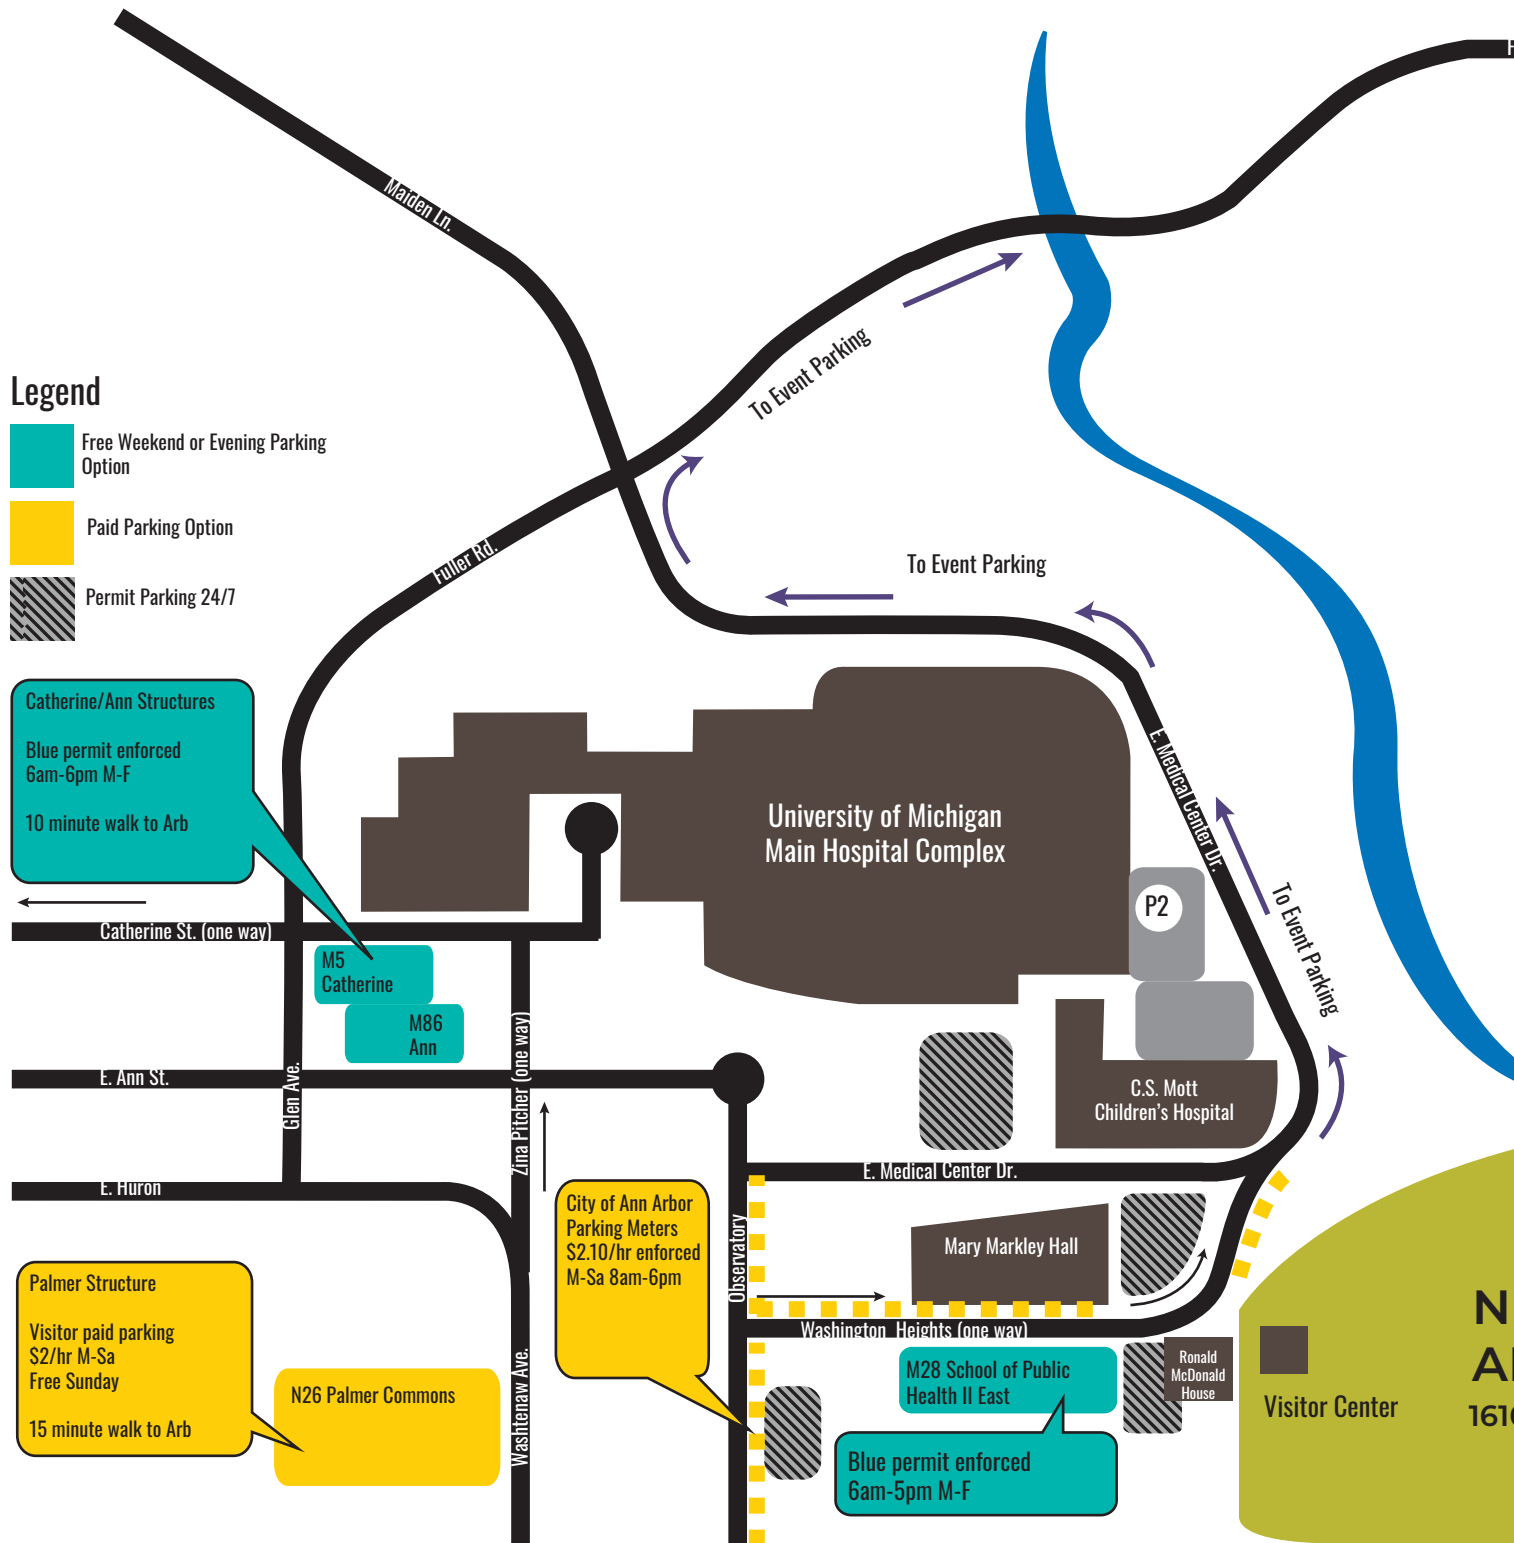

**NICHOLS  
ARBORETUM**  
1610 Washington Hgts

Visitor Center

## Legend

-  Free Weekend or Evening Parking Option
-  Paid Parking Option
-  Permit Parking 24/7

Catherine/Ann Structures  
Blue permit enforced  
6am-6pm M-F  
10 minute walk to Arb

M5 Catherine  
M86 Ann

University of Michigan  
Main Hospital Complex

C.S. Mott  
Children's Hospital

Mary Markley Hall

M28 School of Public  
Health II East

Ronald  
McDonald  
House

Observatory

P2

Maiden Ln.

Fuller Rd.

Fuller Rd.

Glen Ave.

Washtenaw Ave.

Catherine St. (one way)

E. Ann St.

E. Huron

E. Medical Center Dr.