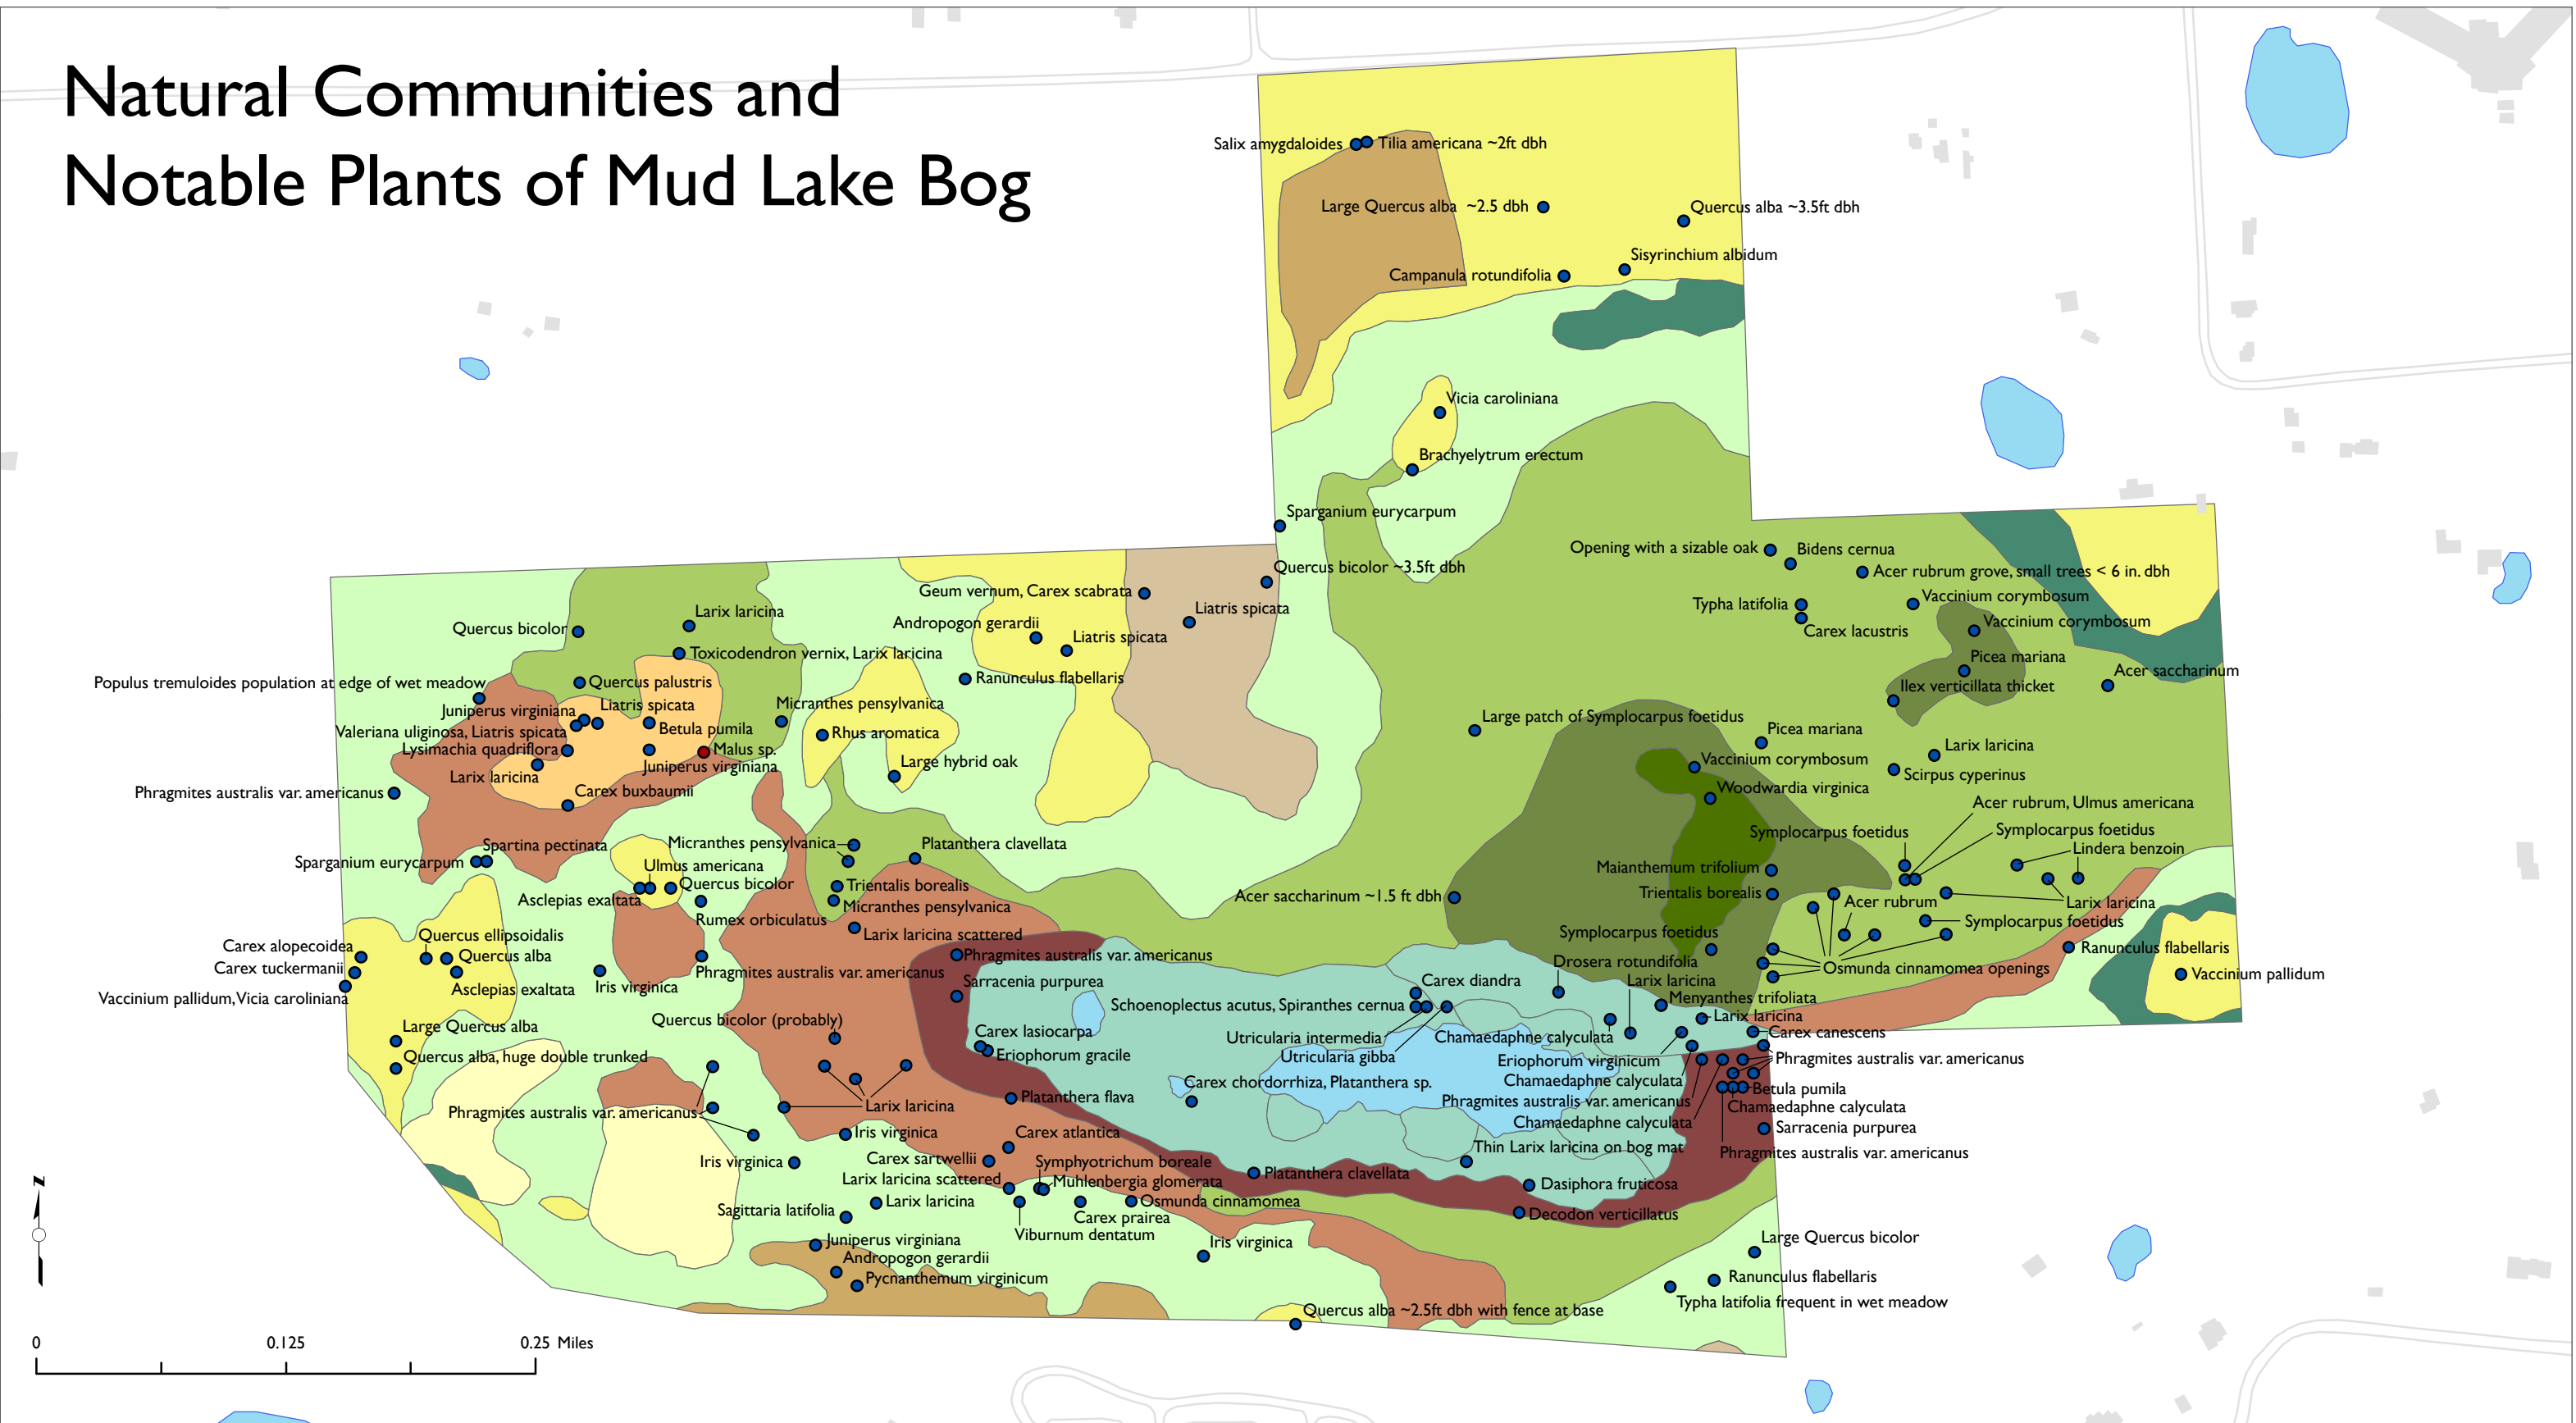

Natural Communities and Notable Plants of Mud Lake Bog

Bog	Hardwood-Conifer Swamp	Old Field, Late Succession	Rich Tamarack Swamp	Southern Wet Meadow	Adventive Plant
Dry-Mesic Southern Forest	Inundated Shrub Swamp	Poor Conifer Swamp	Southern Hardwood Swamp	Submergent Marsh / Water	Native Plant
Emergent Marsh	Mesic Southern Forest	Prairie Fen	Southern Shrub-Carr		