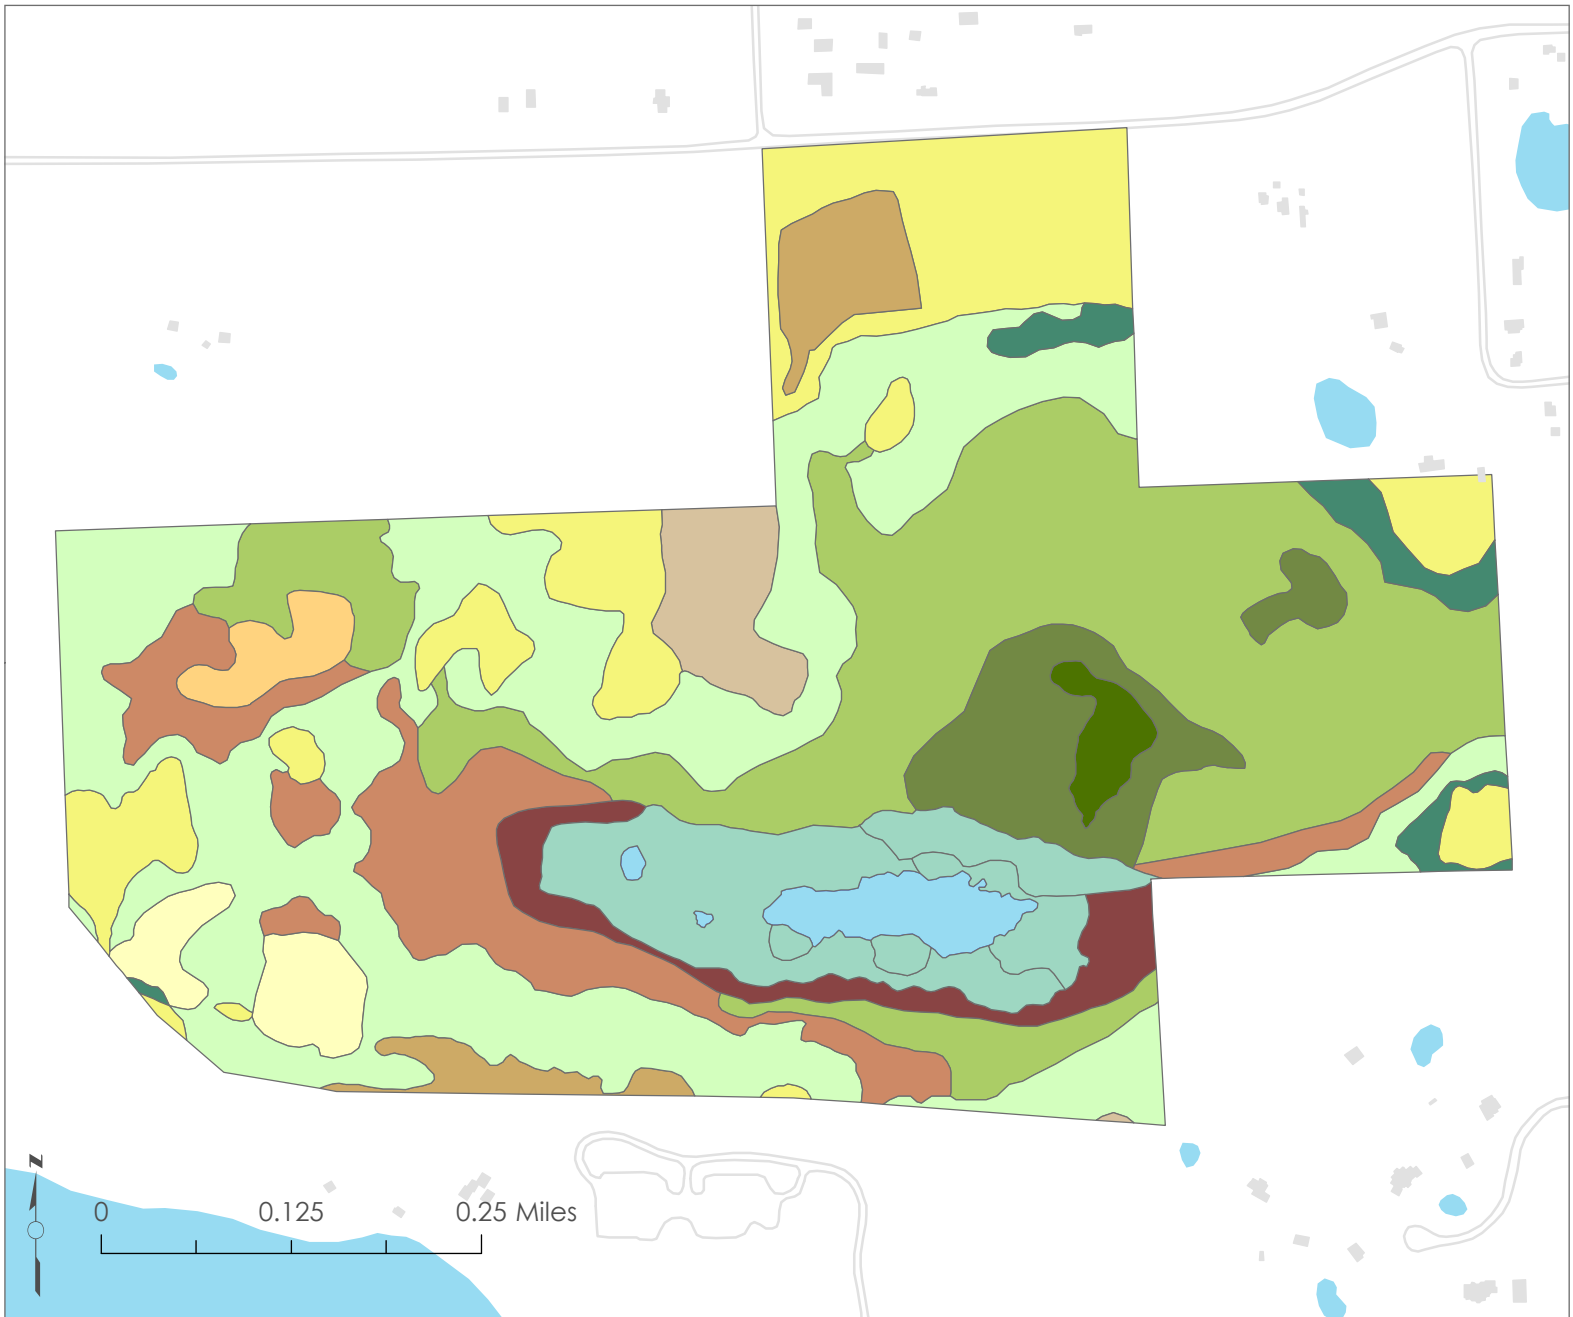

NATURAL COMMUNITIES OF MUD LAKE BOG

Plant communities classified according to the natural community descriptions established by the Michigan Natural Features Inventory (Kost et al. 2007, Natural Communities of Michigan: Classification and Description, Report Number 2007-21; <http://mnfi.anr.msu.edu/>)

* *Not an MNFI defined community*