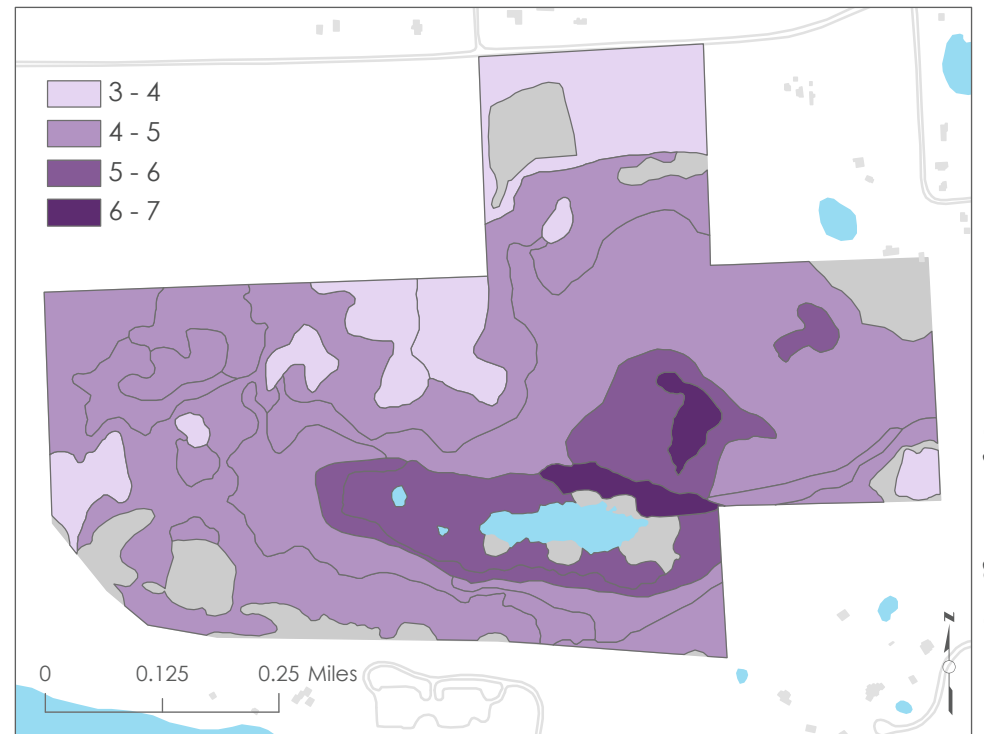

Floristic Quality Index

Mean Coefficient of Conservatism

Mud Lake Bog:
*Floristic Quality
Assessment Excluding
Adventive Species*

Mean Coefficient of Wetness