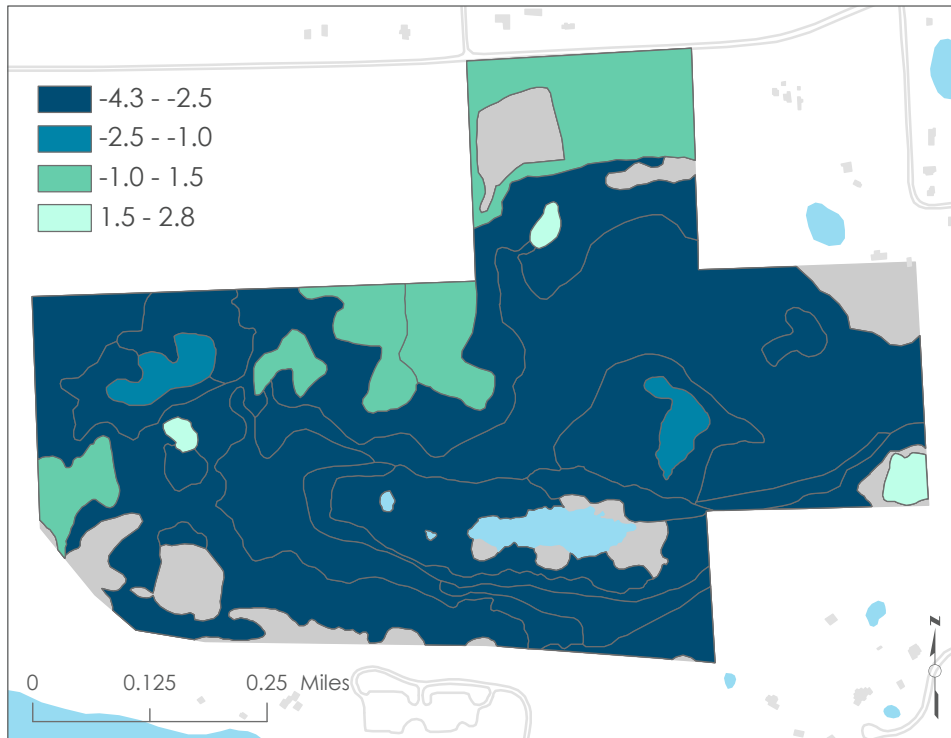

Floristic Quality Index

Mean Coefficient of Conservatism

Mud Lake Bog:
*Floristic Quality
Assessment Excluding
Adventive Species*

Mean Coefficient of Wetness