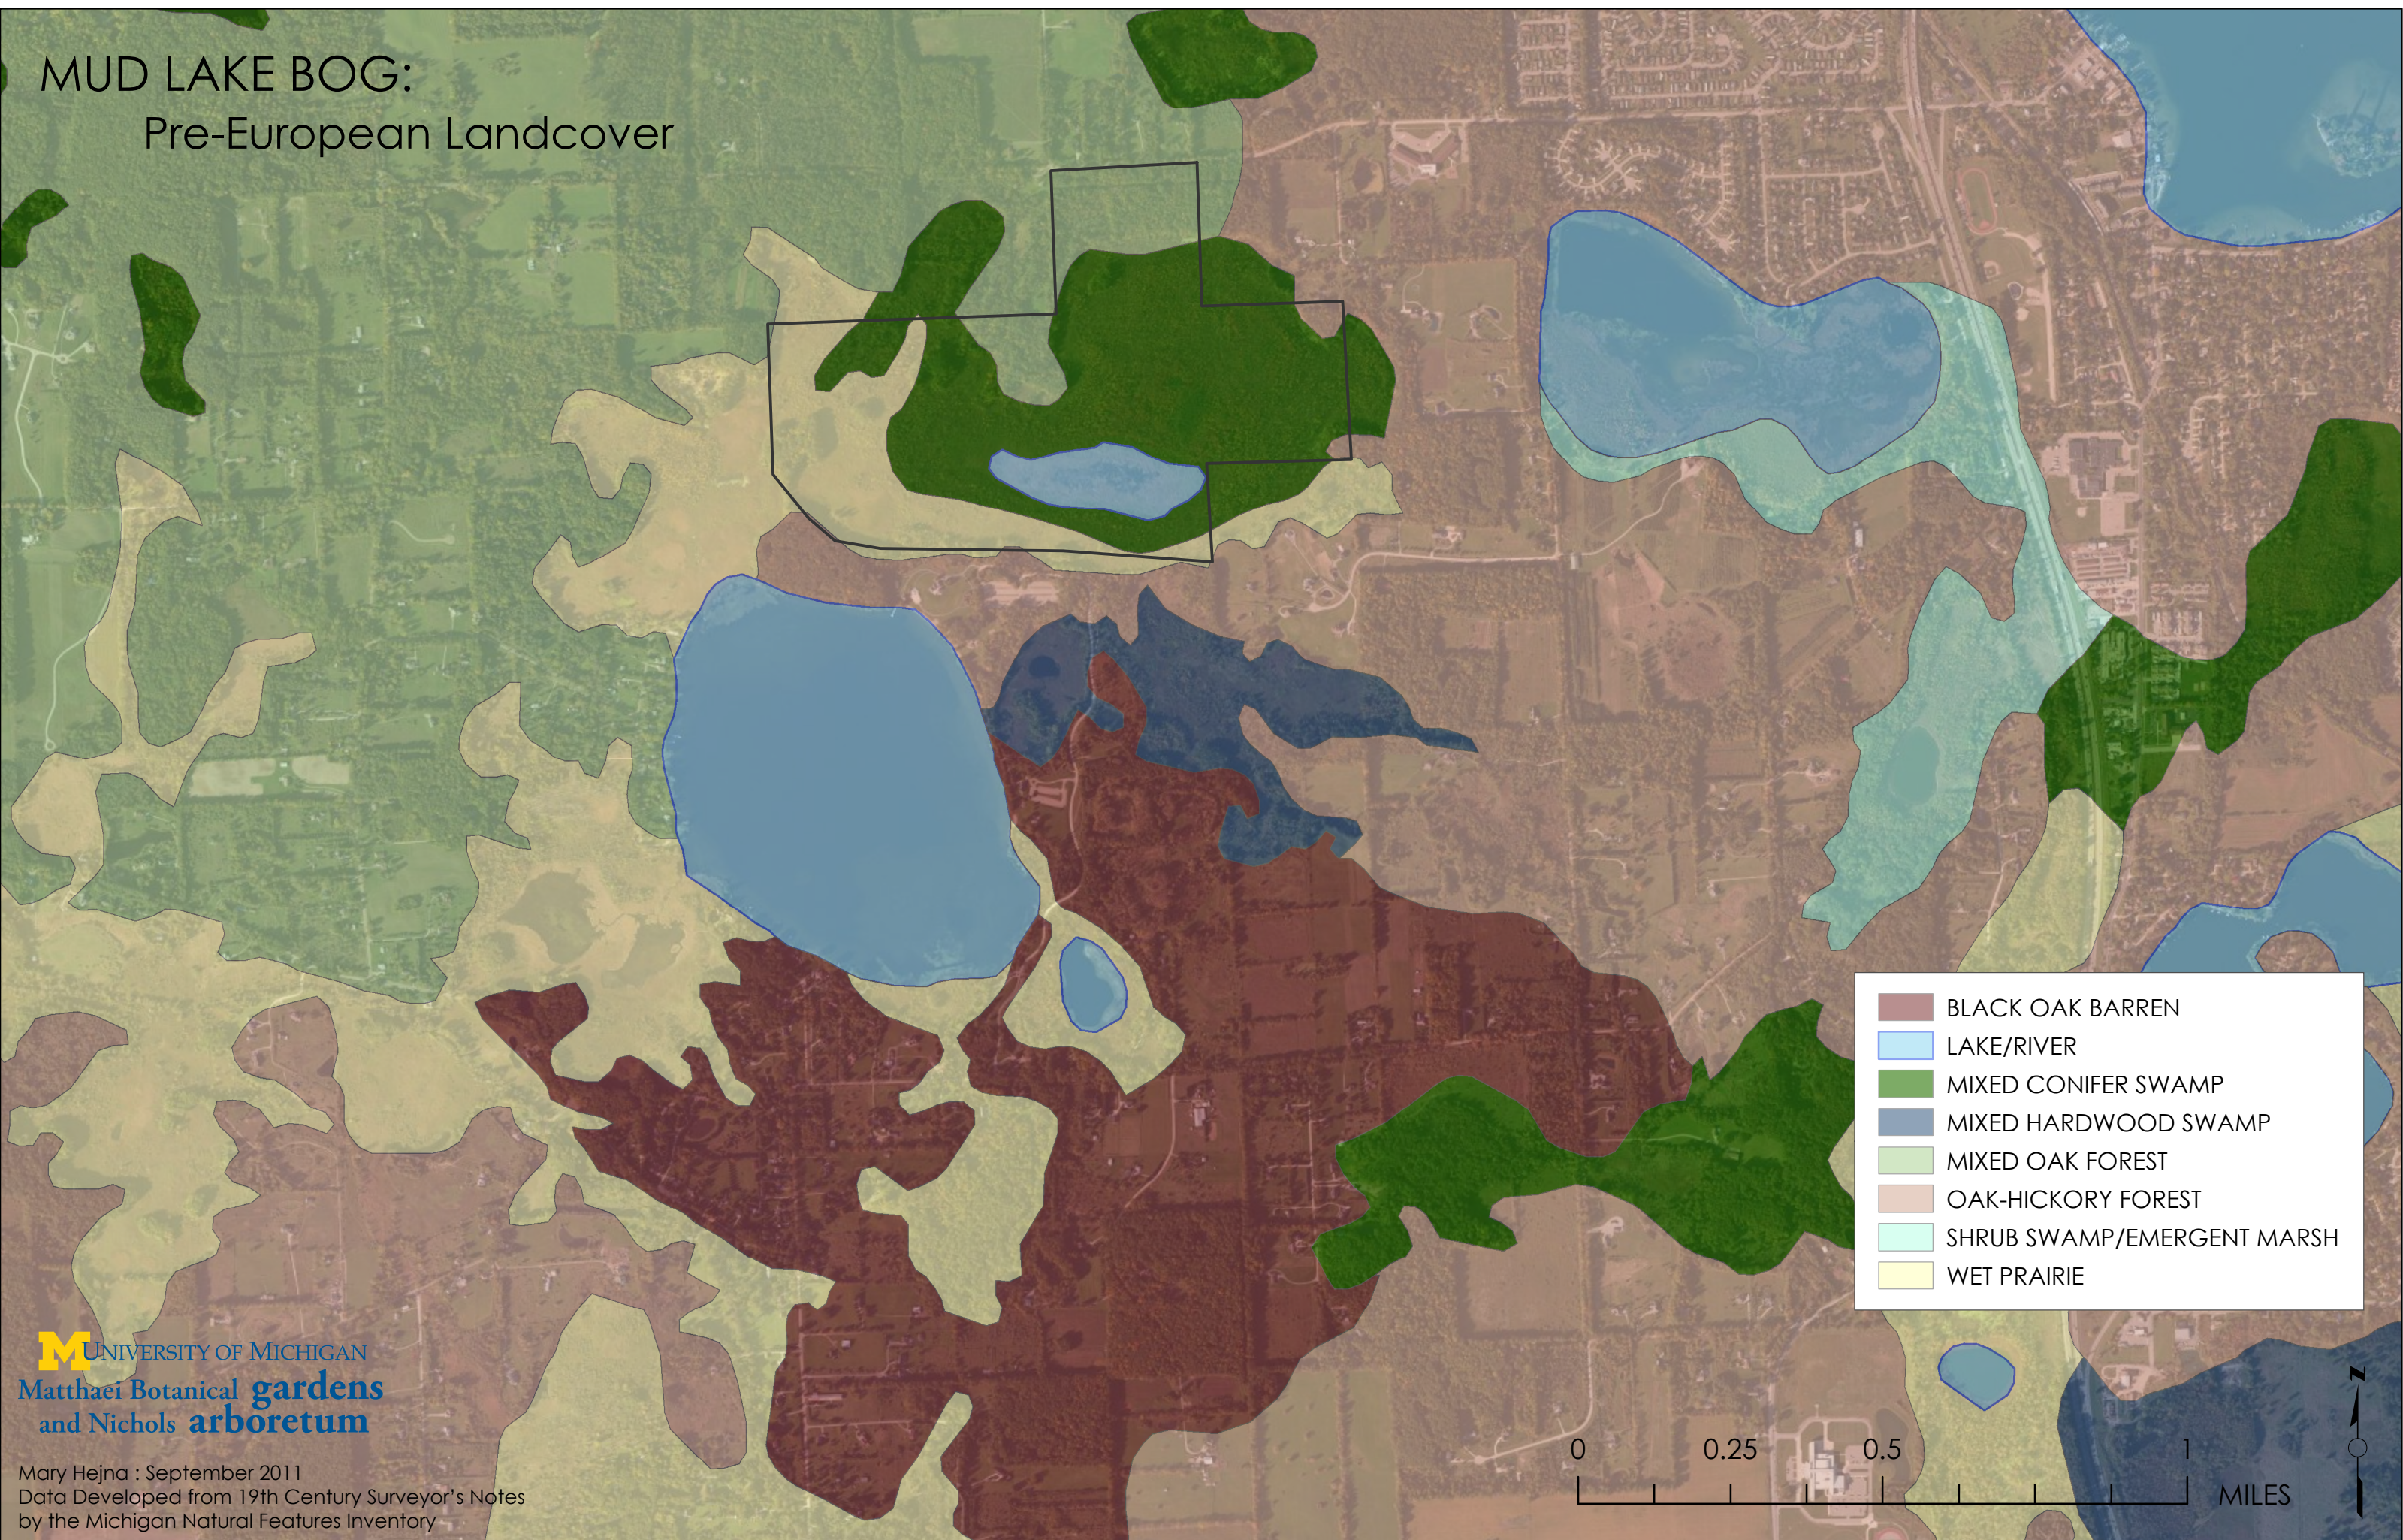

MUD LAKE BOG: Pre-European Landcover

- BLACK OAK BARREN
- LAKE/RIVER
- MIXED CONIFER SWAMP
- MIXED HARDWOOD SWAMP
- MIXED OAK FOREST
- OAK-HICKORY FOREST
- SHRUB SWAMP/EMERGENT MARSH
- WET PRAIRIE

M UNIVERSITY OF MICHIGAN
Matthaei Botanical gardens
and Nichols arboretum

Mary Hejna : September 2011
Data Developed from 19th Century Surveyor's Notes
by the Michigan Natural Features Inventory