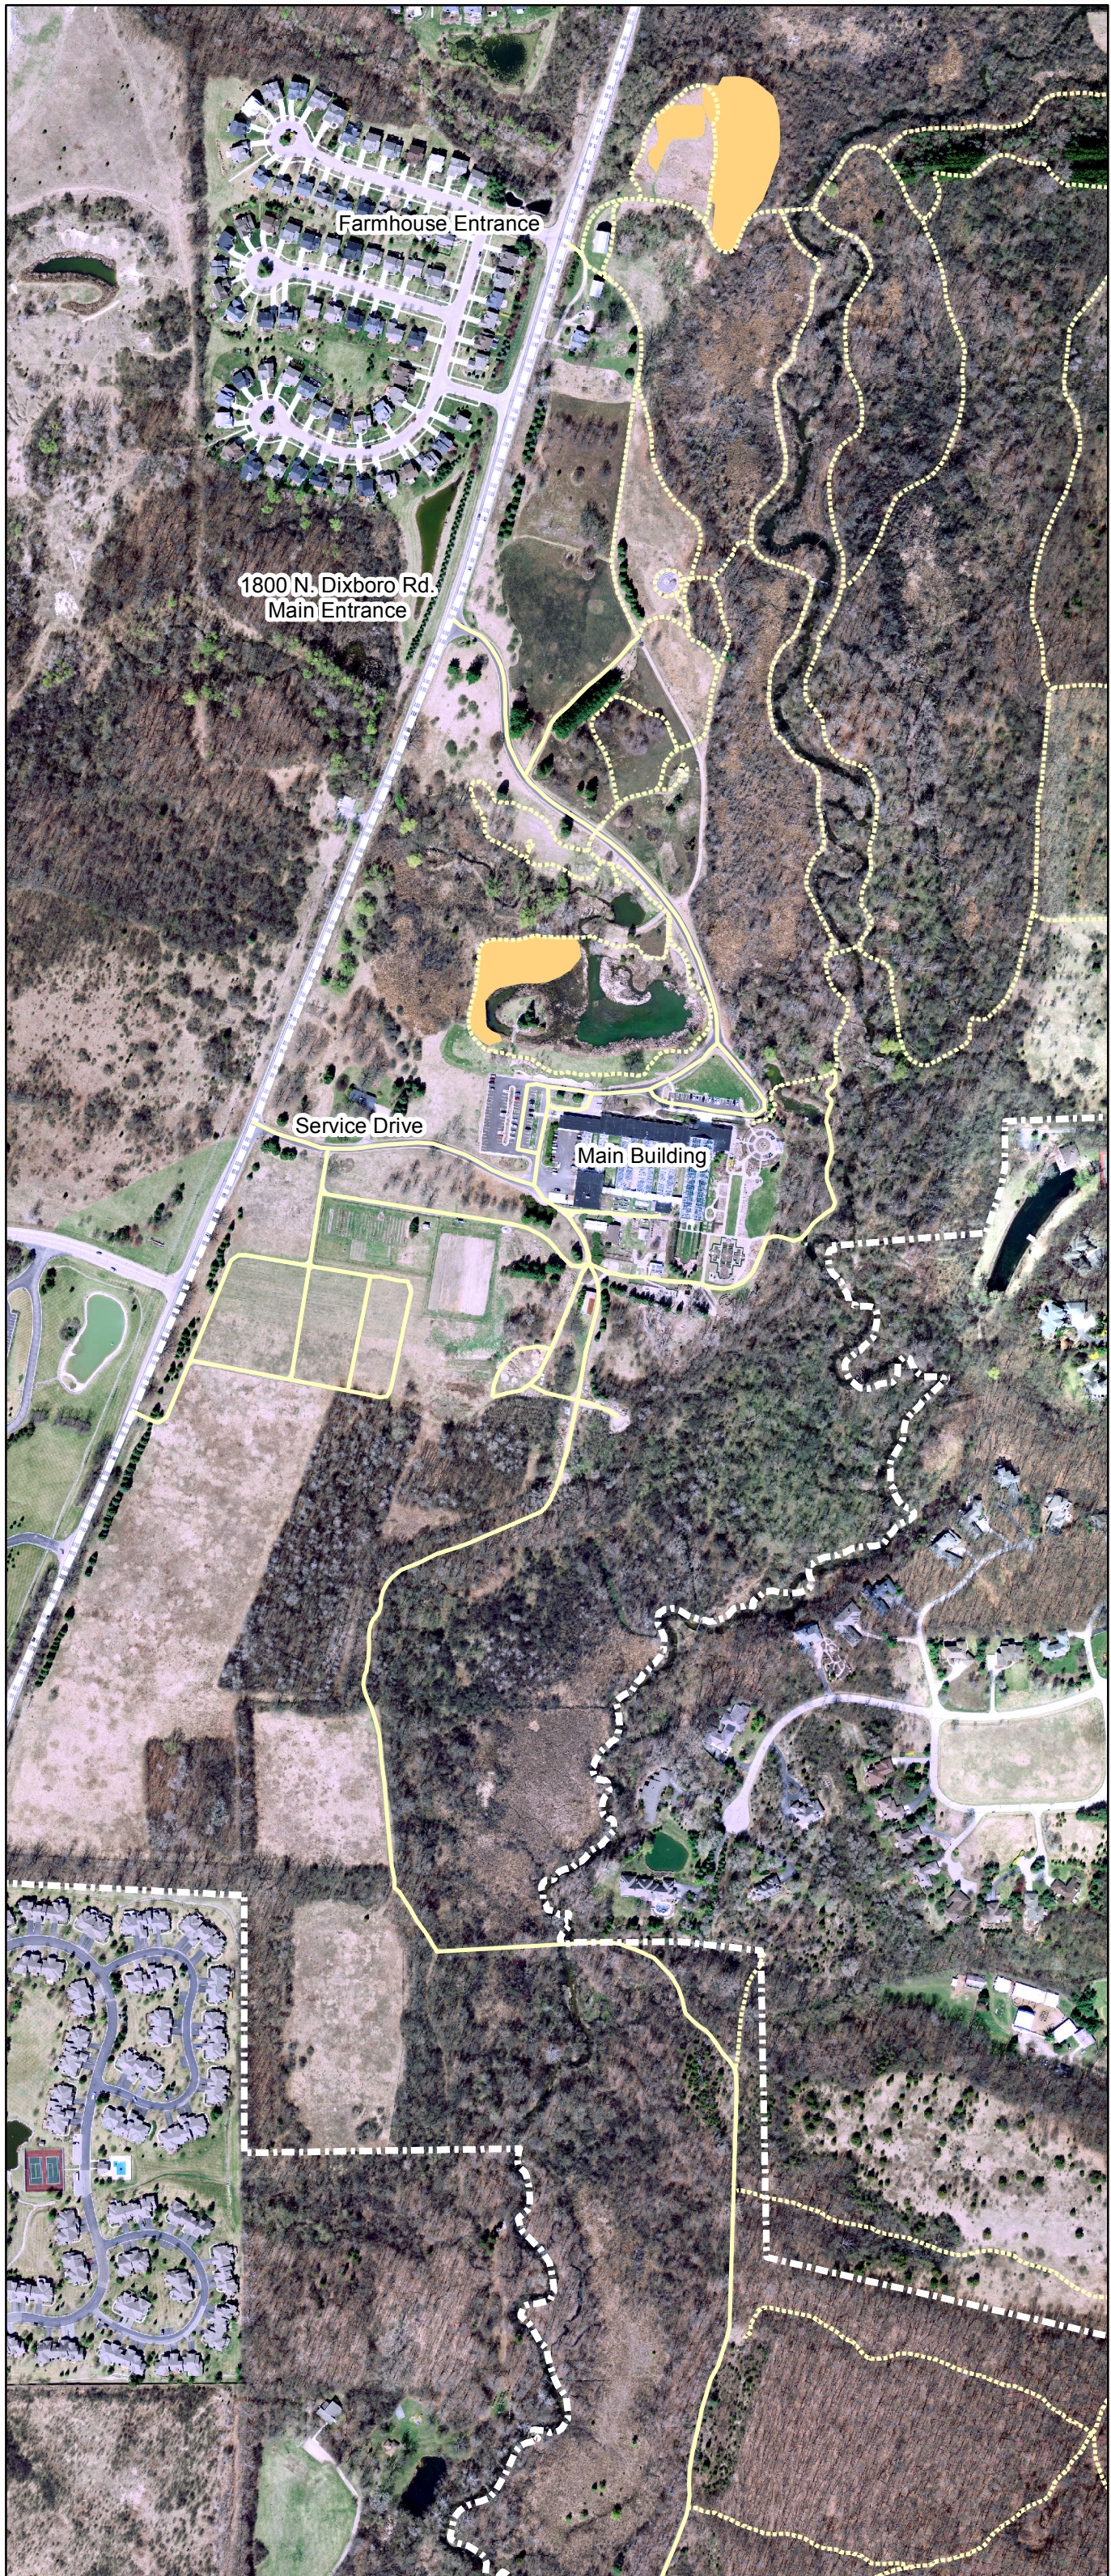

# Matthaei Botanical Gardens

Prescribed Burns  
Conducted in 2007

- Spring
- Summer
- Fall

0 100 200 Meters

Kevin Li, Jeff Plakke, June 2015  
Original map by Mary Hejna, 2011

NAD 1983 Michigan State Plane South

# Matthaei Botanical Gardens

Prescribed Burns  
Conducted in 2008

- Spring
- Summer
- Fall

0 100 200 Meters

Kevin Li, Jeff Plakke, June 2015  
Original map by Mary Hejna, 2011

NAD 1983 Michigan State Plane South

# Matthaei Botanical Gardens

Prescribed Burns  
Conducted in 2009

- Spring
- Summer
- Fall

0 100 200 Meters

Kevin Li, Jeff Plakke, June 2015  
Original map by Mary Hejna, 2011

NAD 1983 Michigan State Plane South