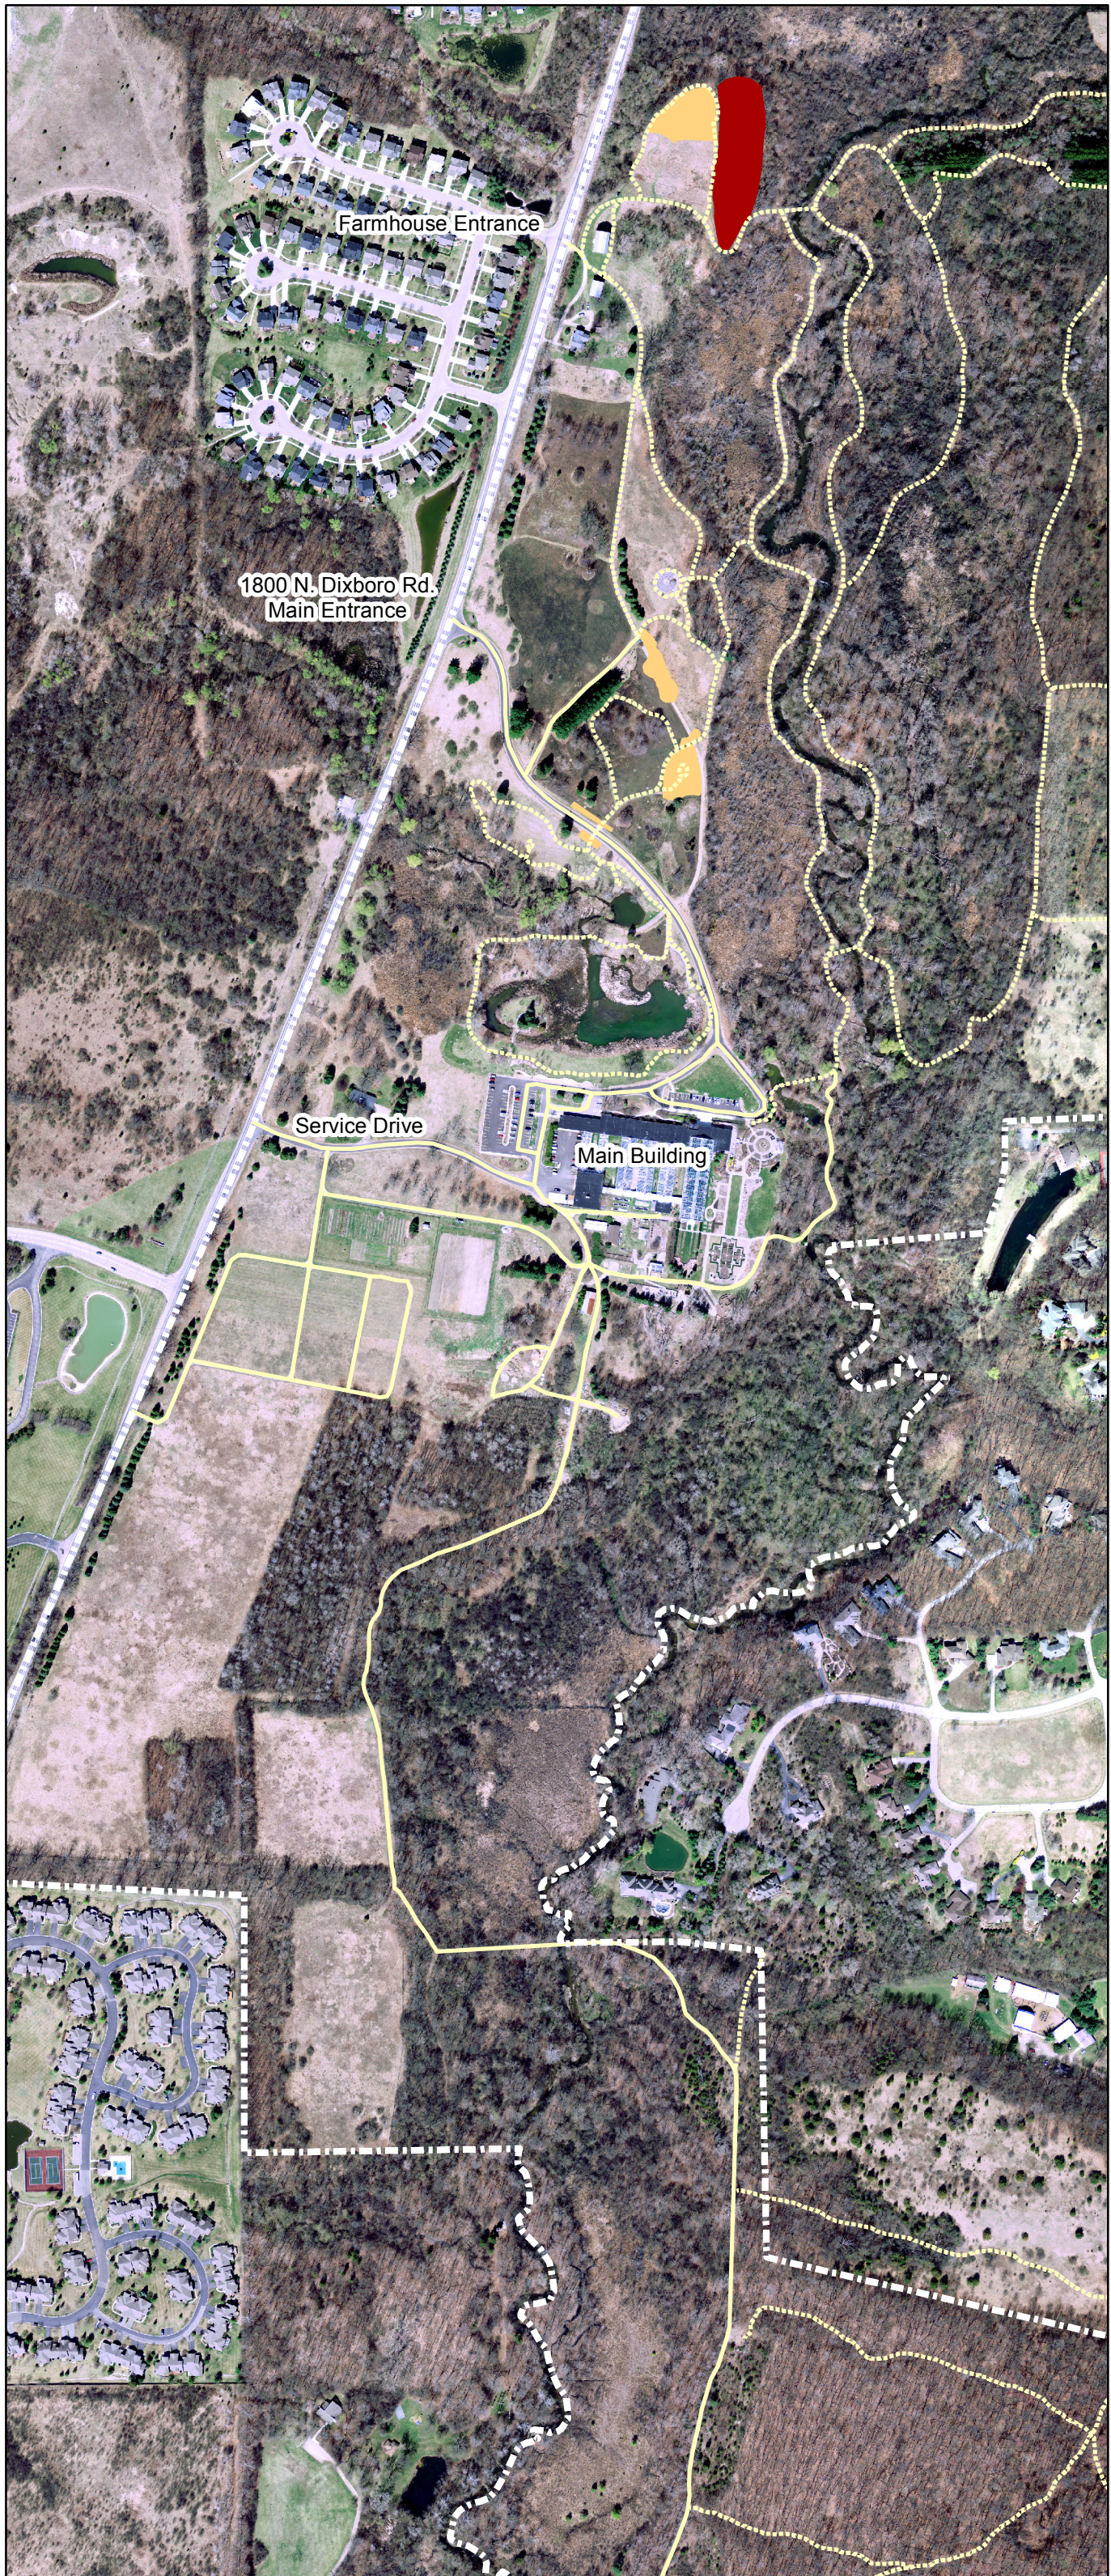

# Matthaei Botanical Gardens

Prescribed Burns  
Conducted in 2004

- Spring
- Summer
- Fall

0 100 200 Meters

Kevin Li, Jeff Plakke, June 2015  
Original map by Mary Hejna, 2011

NAD 1983 Michigan State Plane South

# Matthaei Botanical Gardens

Prescribed Burns  
Conducted in 2005

- Spring
- Summer
- Fall

0 100 200 Meters

Kevin Li, Jeff Plakke, June 2015  
Original map by Mary Hejna, 2011

NAD 1983 Michigan State Plane South

# Matthaei Botanical Gardens

Prescribed Burns  
Conducted in 2006

- Spring
- Summer
- Fall

Kevin Li, Jeff Plakke, June 2015  
Original map by Mary Hejna, 2011

NAD 1983 Michigan State Plane South

# Matthaei Botanical Gardens

Prescribed Burns  
Conducted in 2007

- Spring
- Summer
- Fall

0 100 200 Meters

Kevin Li, Jeff Plakke, June 2015  
Original map by Mary Hejna, 2011

NAD 1983 Michigan State Plane South