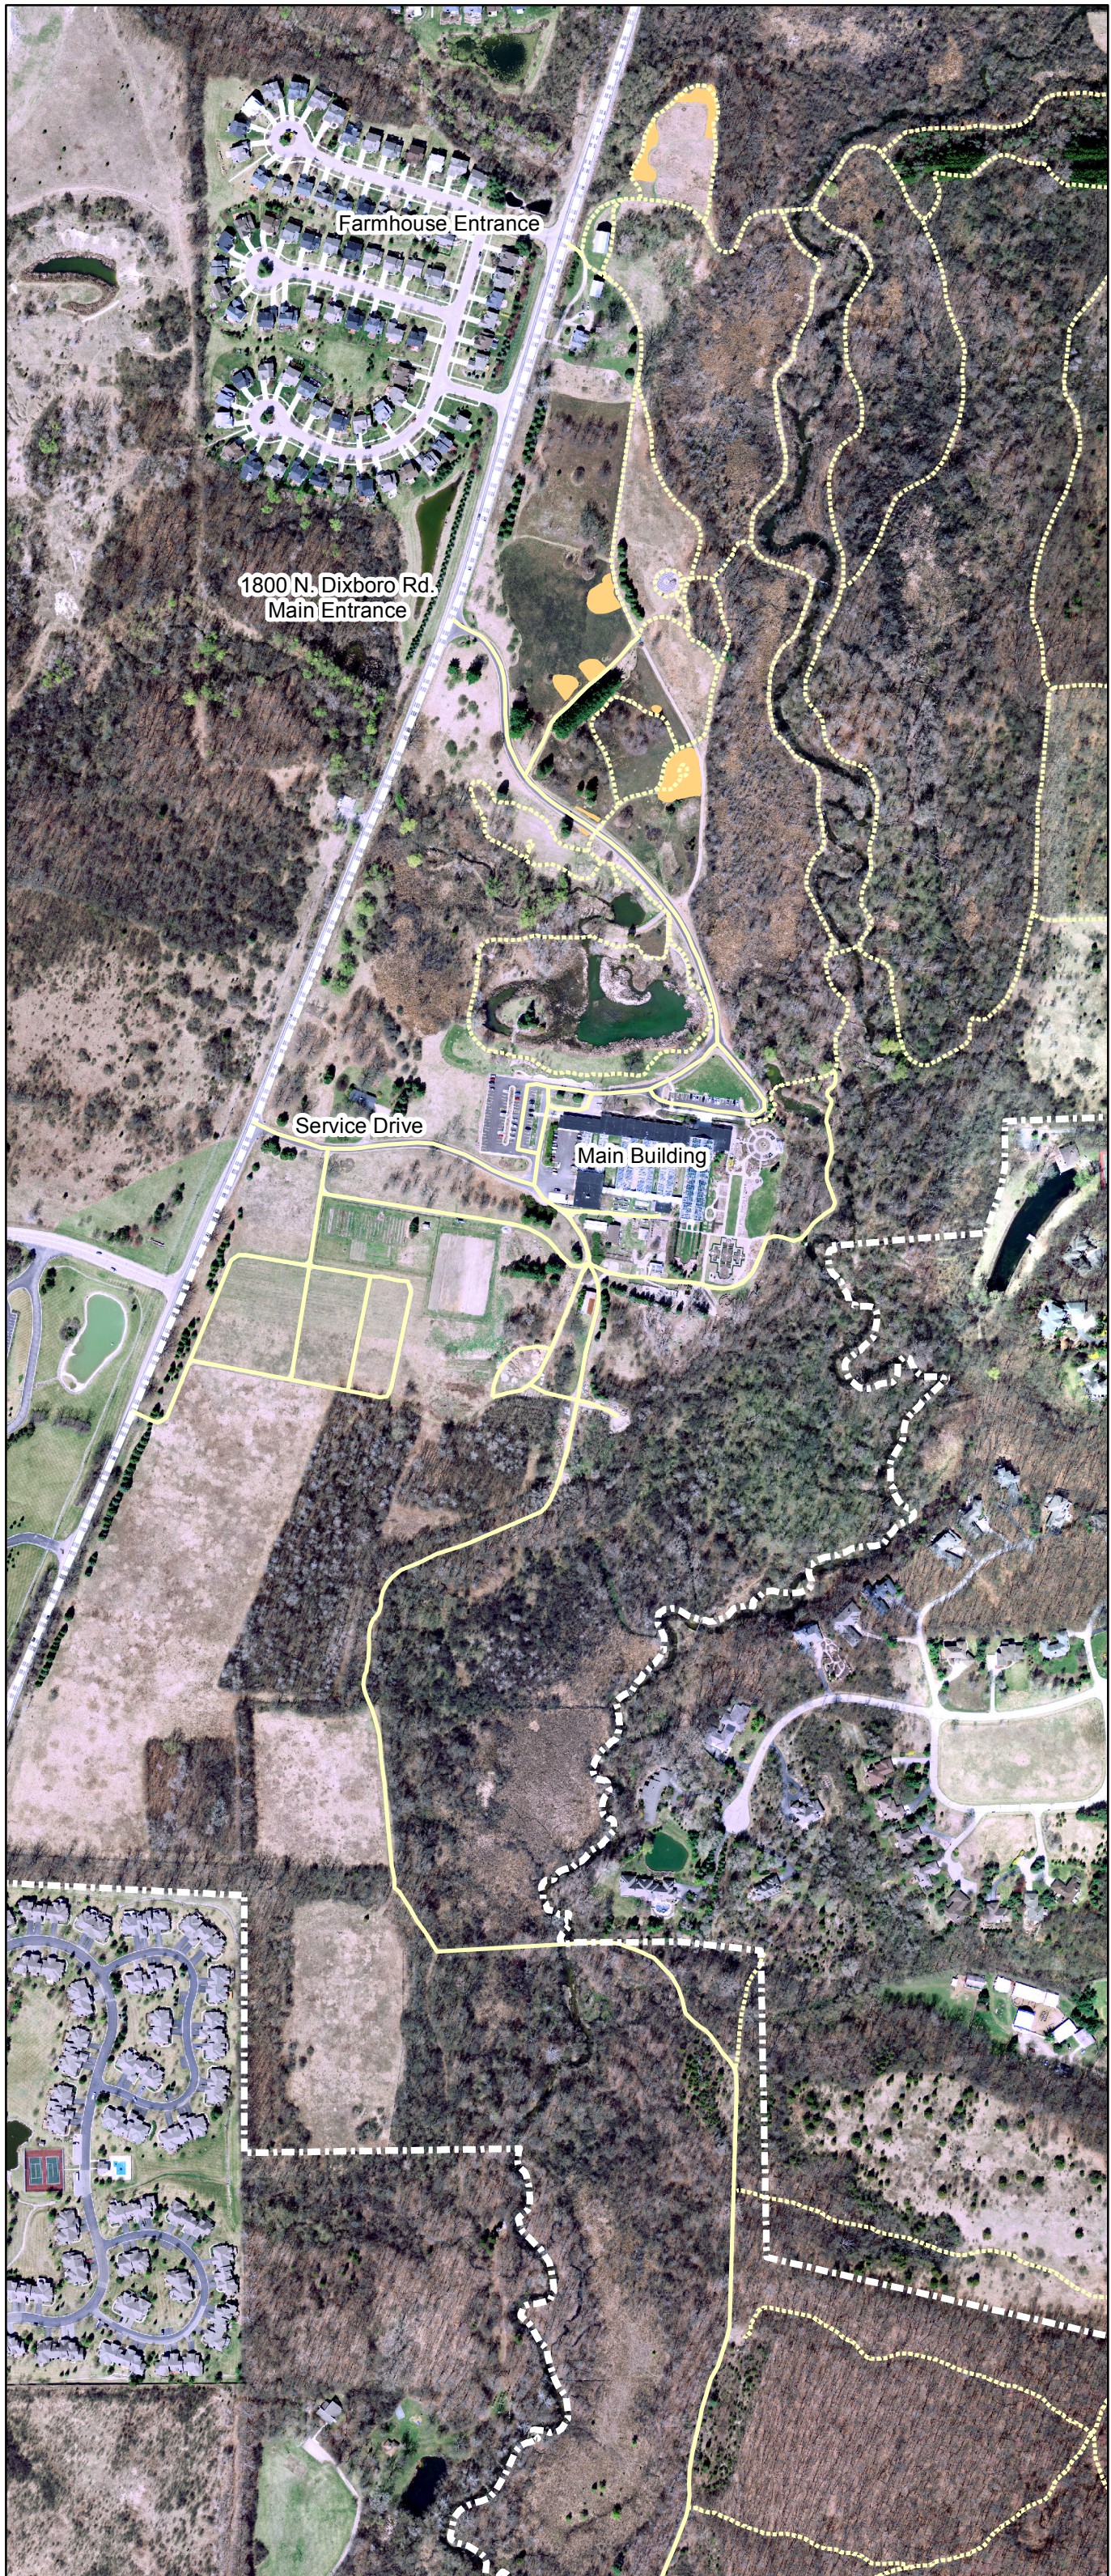

# Matthaei Botanical Gardens

Prescribed Burns  
Conducted in 2004

- Spring
- Summer
- Fall

0 100 200 Meters

Kevin Li, Jeff Plakke, June 2015  
Original map by Mary Hejna, 2011

NAD 1983 Michigan State Plane South

# Matthaei Botanical Gardens

Prescribed Burns  
Conducted in 2005

- Spring
- Summer
- Fall

0 100 200 Meters

Kevin Li, Jeff Plakke, June 2015  
Original map by Mary Hejna, 2011

NAD 1983 Michigan State Plane South

# Matthaei Botanical Gardens

Prescribed Burns  
Conducted in 2006

- Spring
- Summer
- Fall

Kevin Li, Jeff Plakke, June 2015  
Original map by Mary Hejna, 2011

NAD 1983 Michigan State Plane South

# Matthaei Botanical Gardens

Prescribed Burns  
Conducted in 2007

- Spring
- Summer
- Fall

0 100 200 Meters

Kevin Li, Jeff Plakke, June 2015  
Original map by Mary Hejna, 2011

NAD 1983 Michigan State Plane South