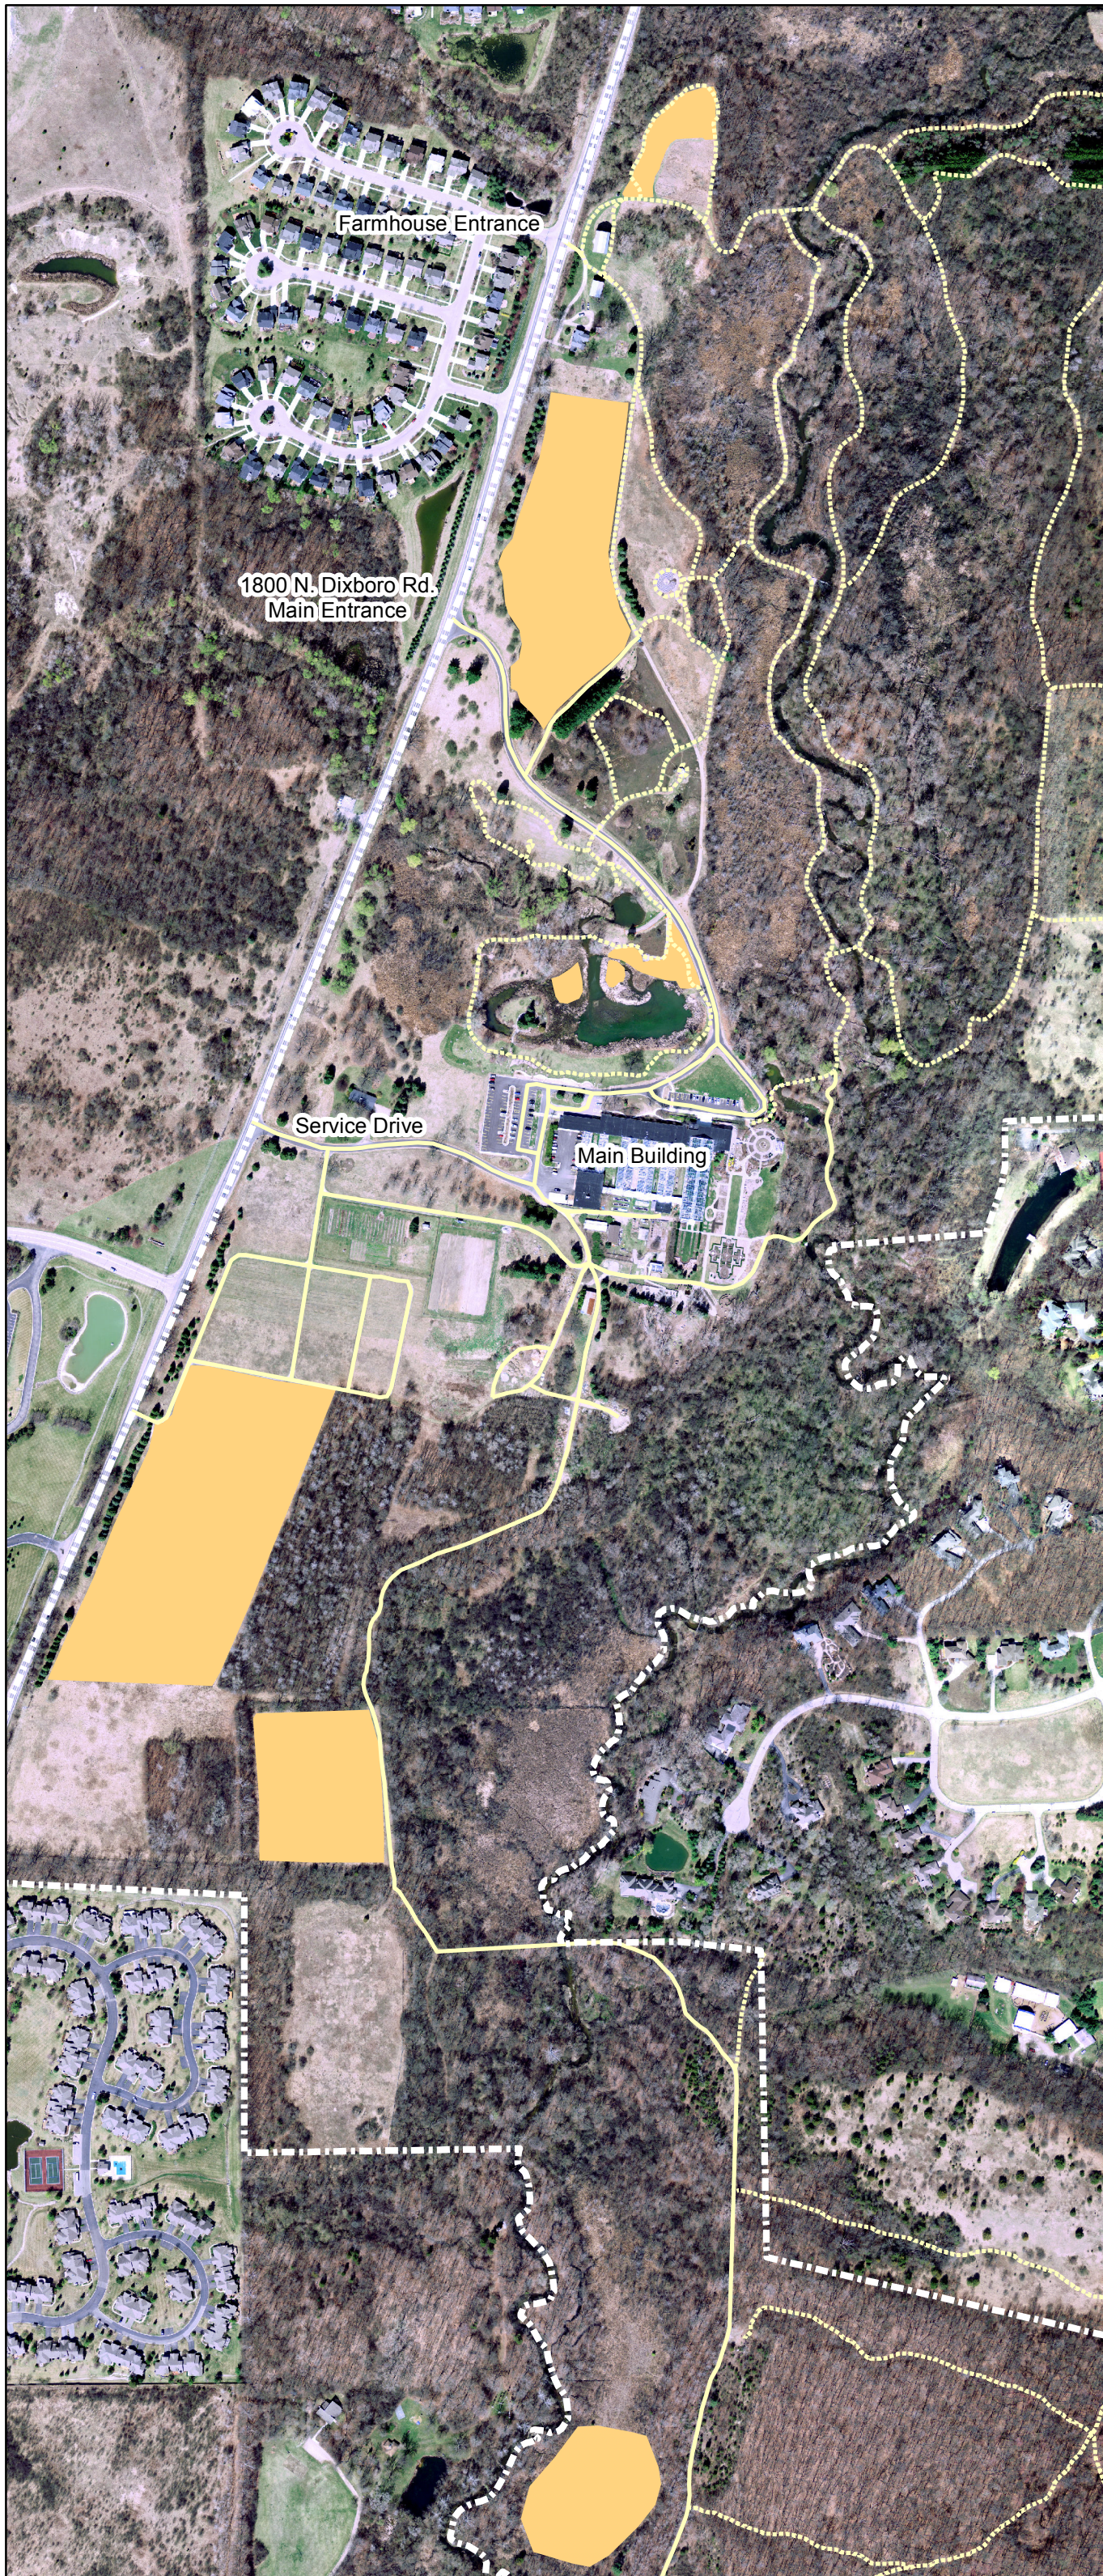

# Matthaei Botanical Gardens

Prescribed Burns  
Conducted in Spring 2015

 Spring

0 100 200 Meters

Kevin Li, Jeff Plakke, June 2015  
Original map by Mary Hejna, 2011

NAD 1983 Michigan State Plane South