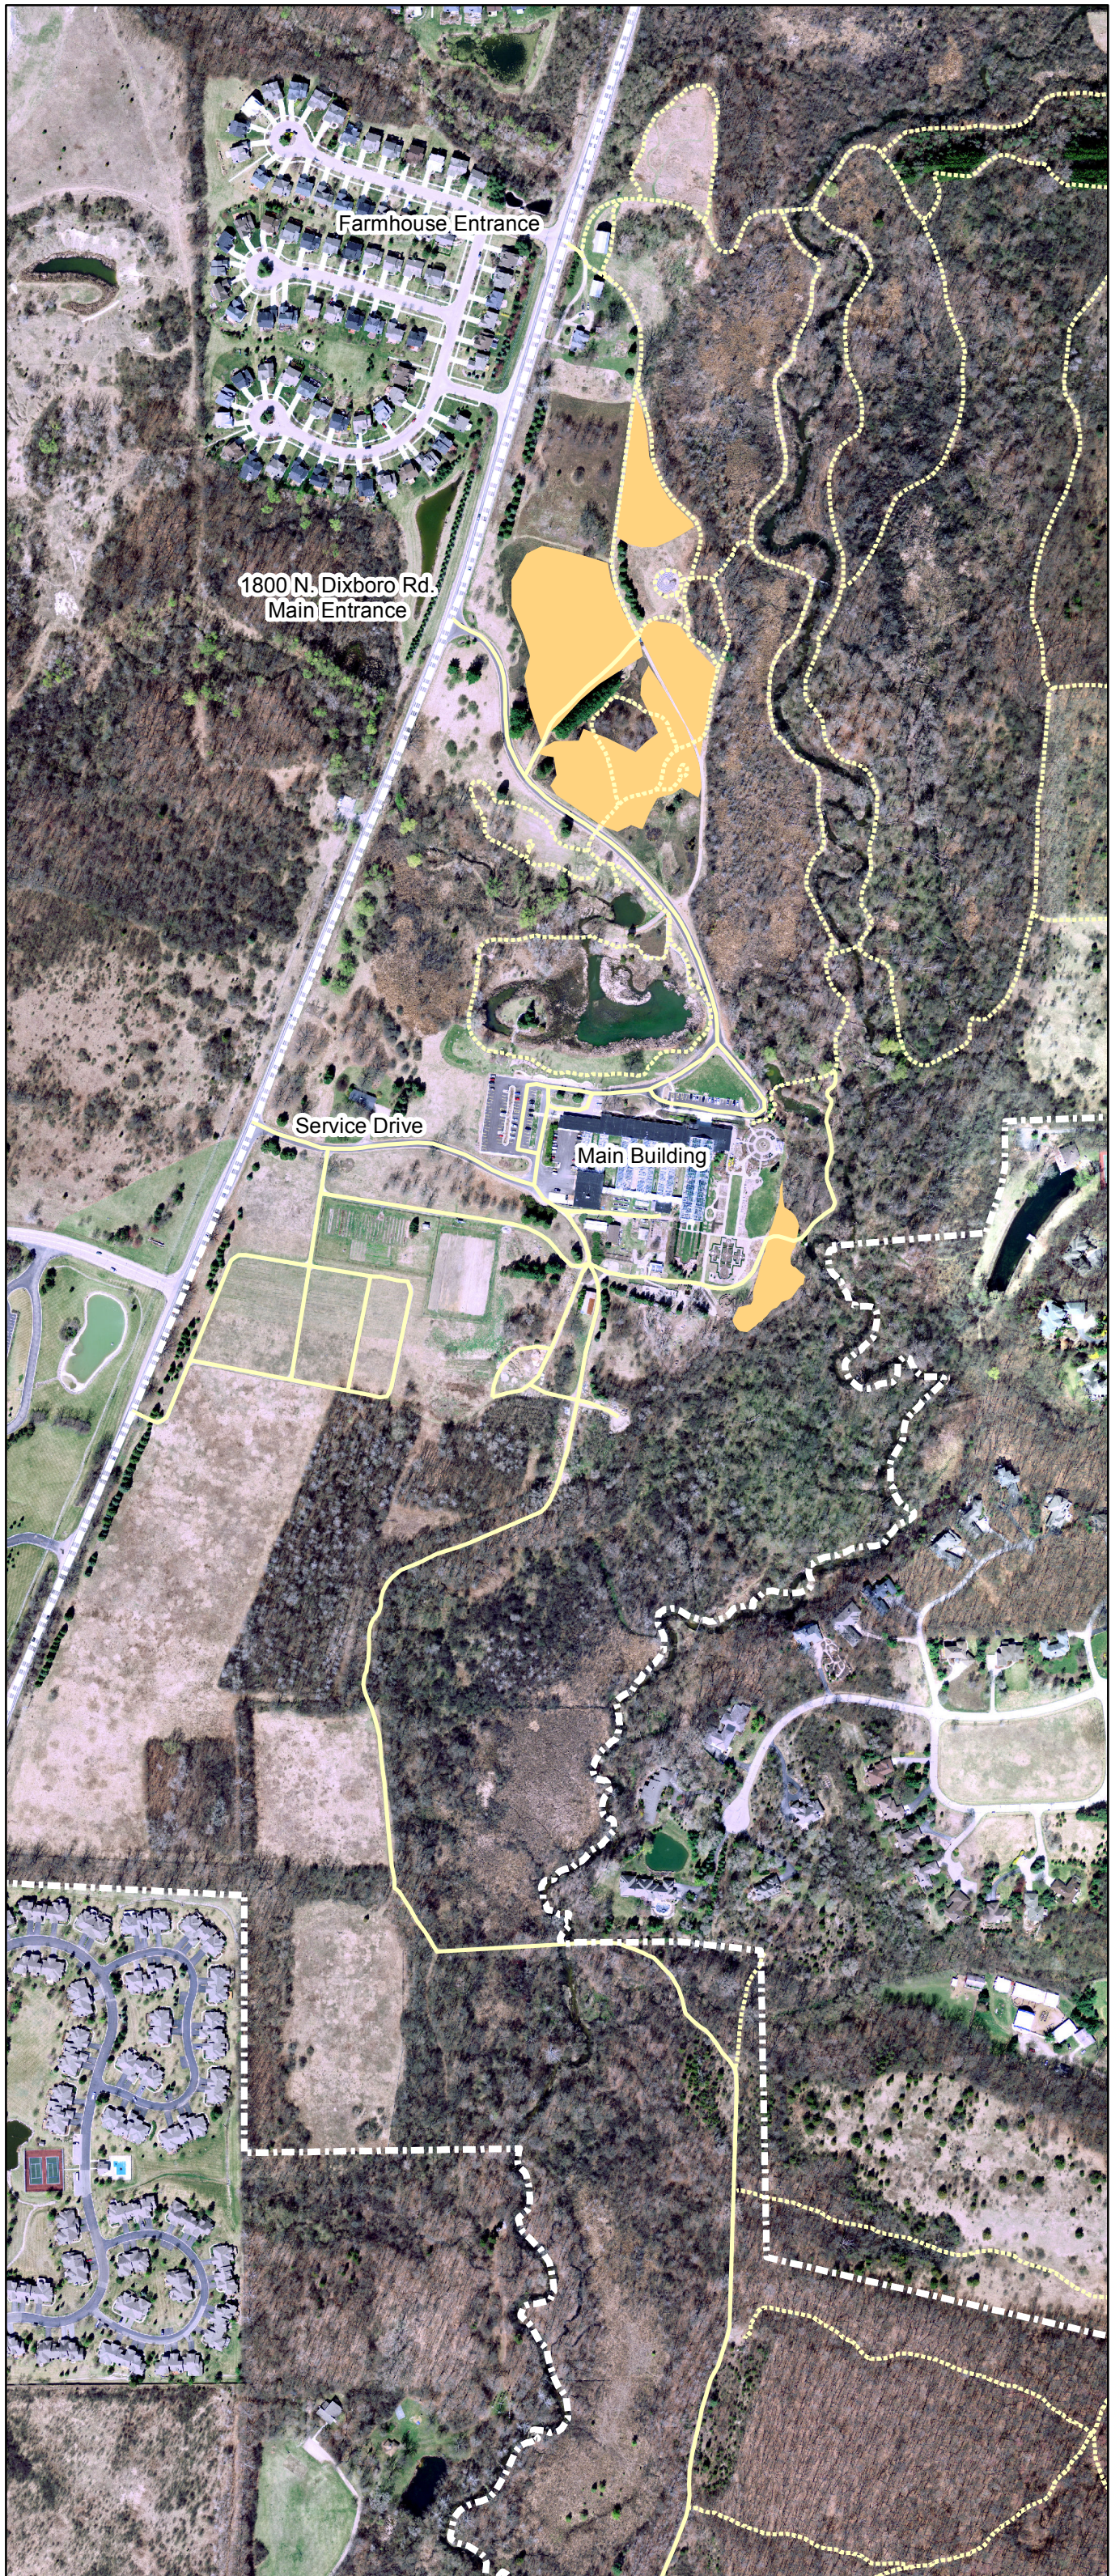

Matthaei Botanical Gardens

Prescribed Burns
Conducted in 2009

- Spring
- Summer
- Fall

0 100 200 Meters

Kevin Li, Jeff Plakke, June 2015
Original map by Mary Hejna, 2011

NAD 1983 Michigan State Plane South