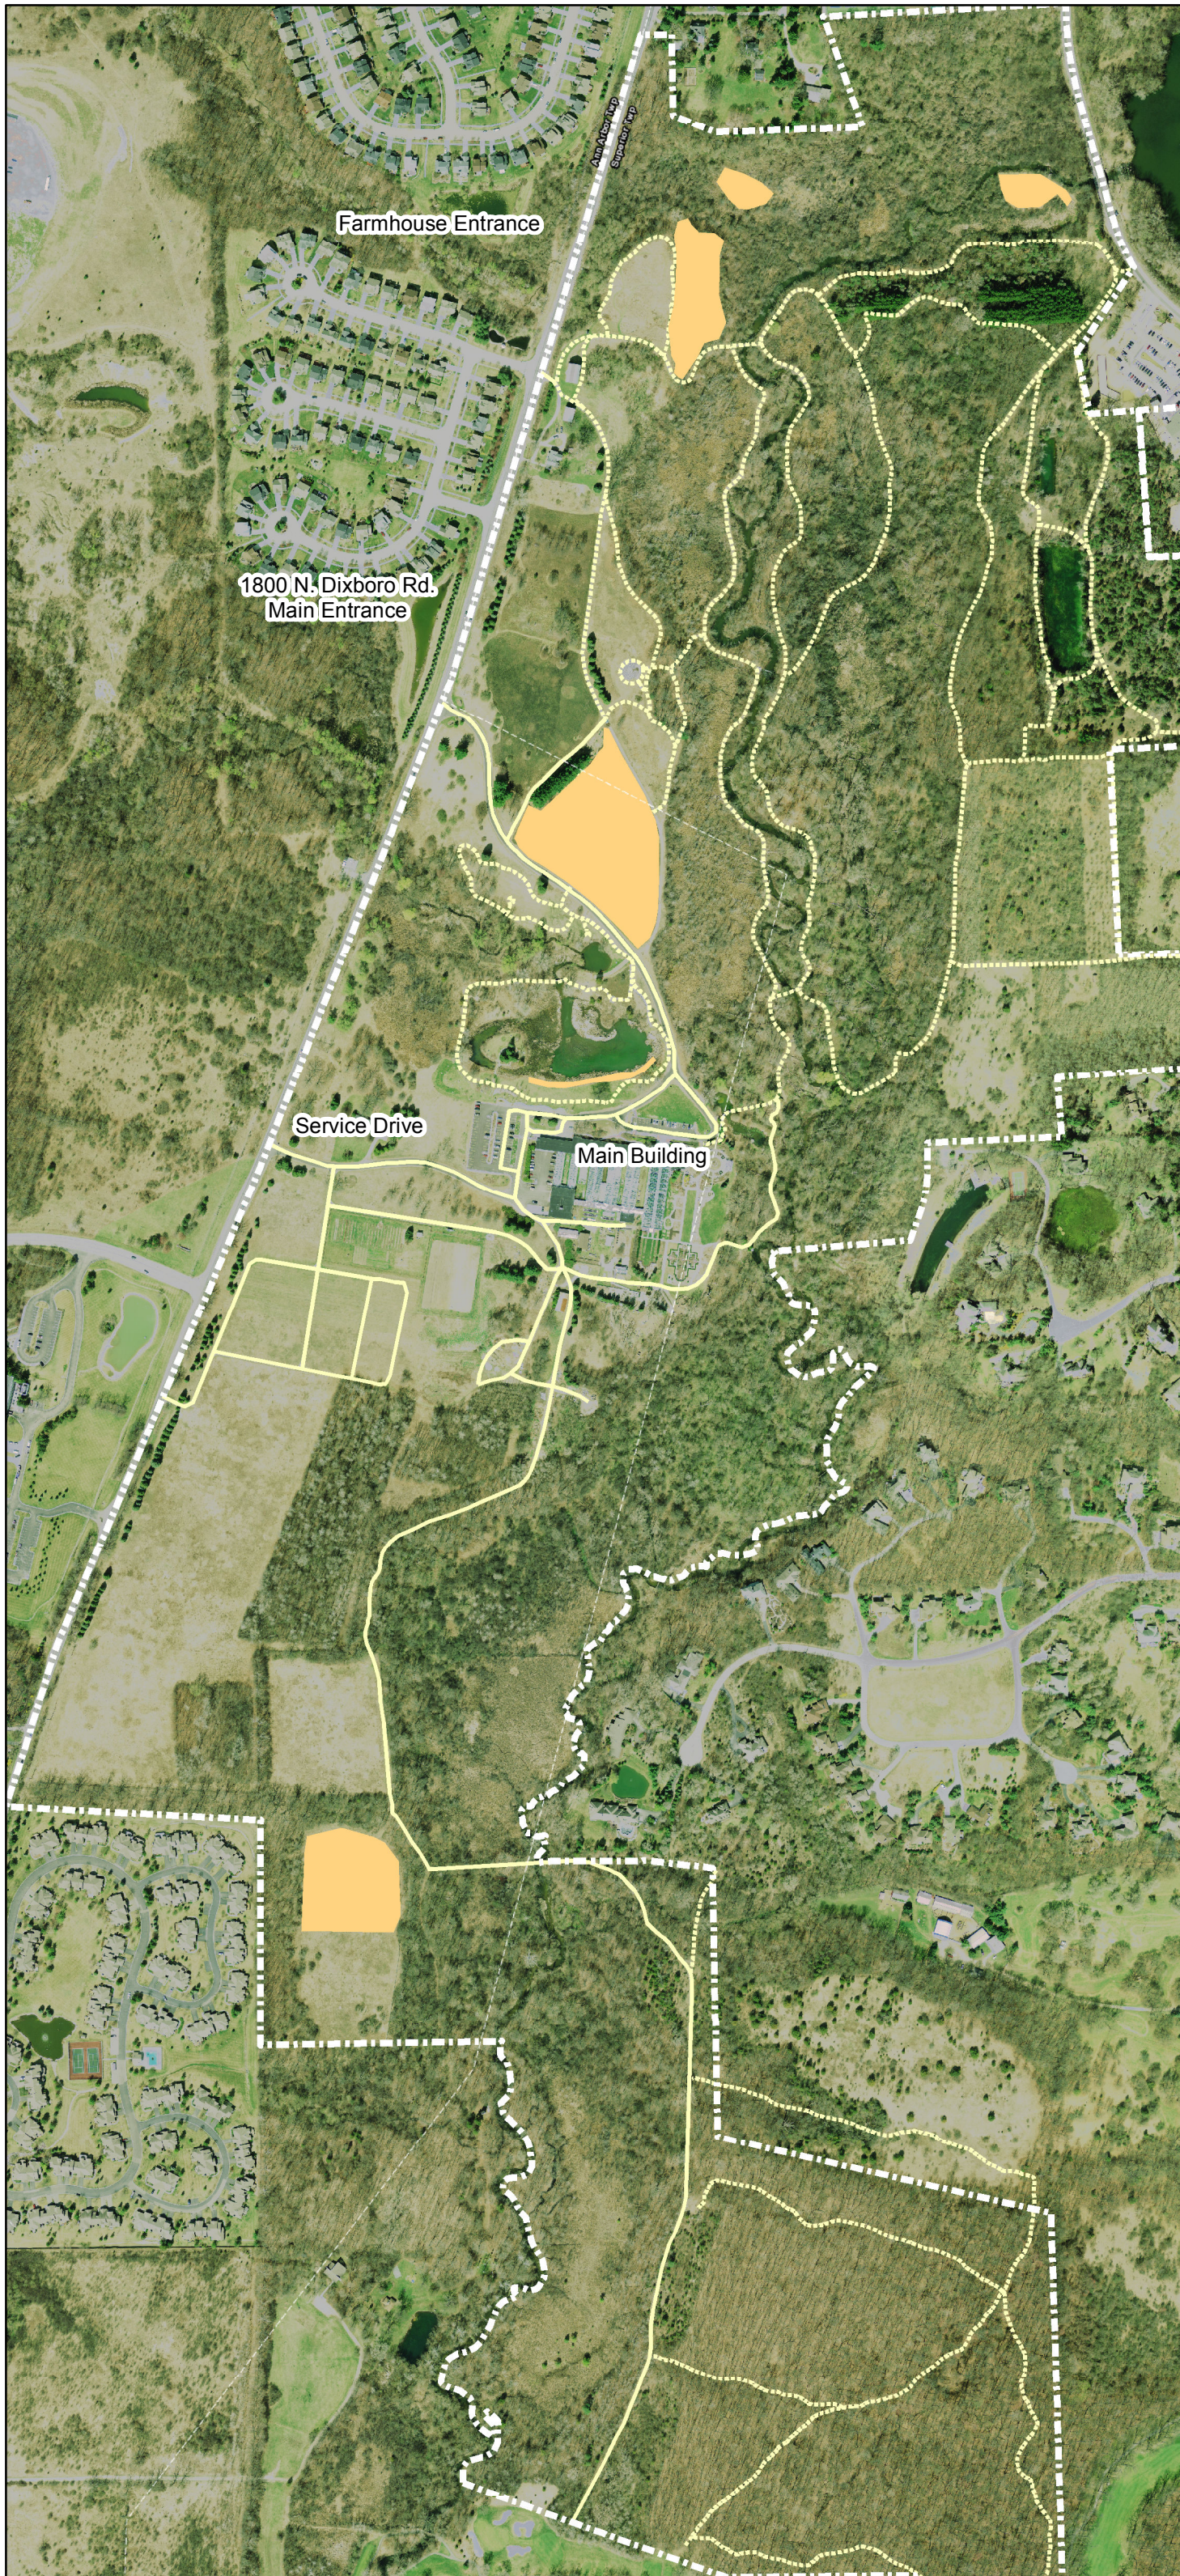

Matthaei Botanical Gardens

Prescribed Burns
Conducted in
Spring 2016

Maricela Avalos, Steven Parrish,
Anna Wan, May 2017
Original map by Mary Hejna, 2011

NAD 1983 Michigan State Plane South