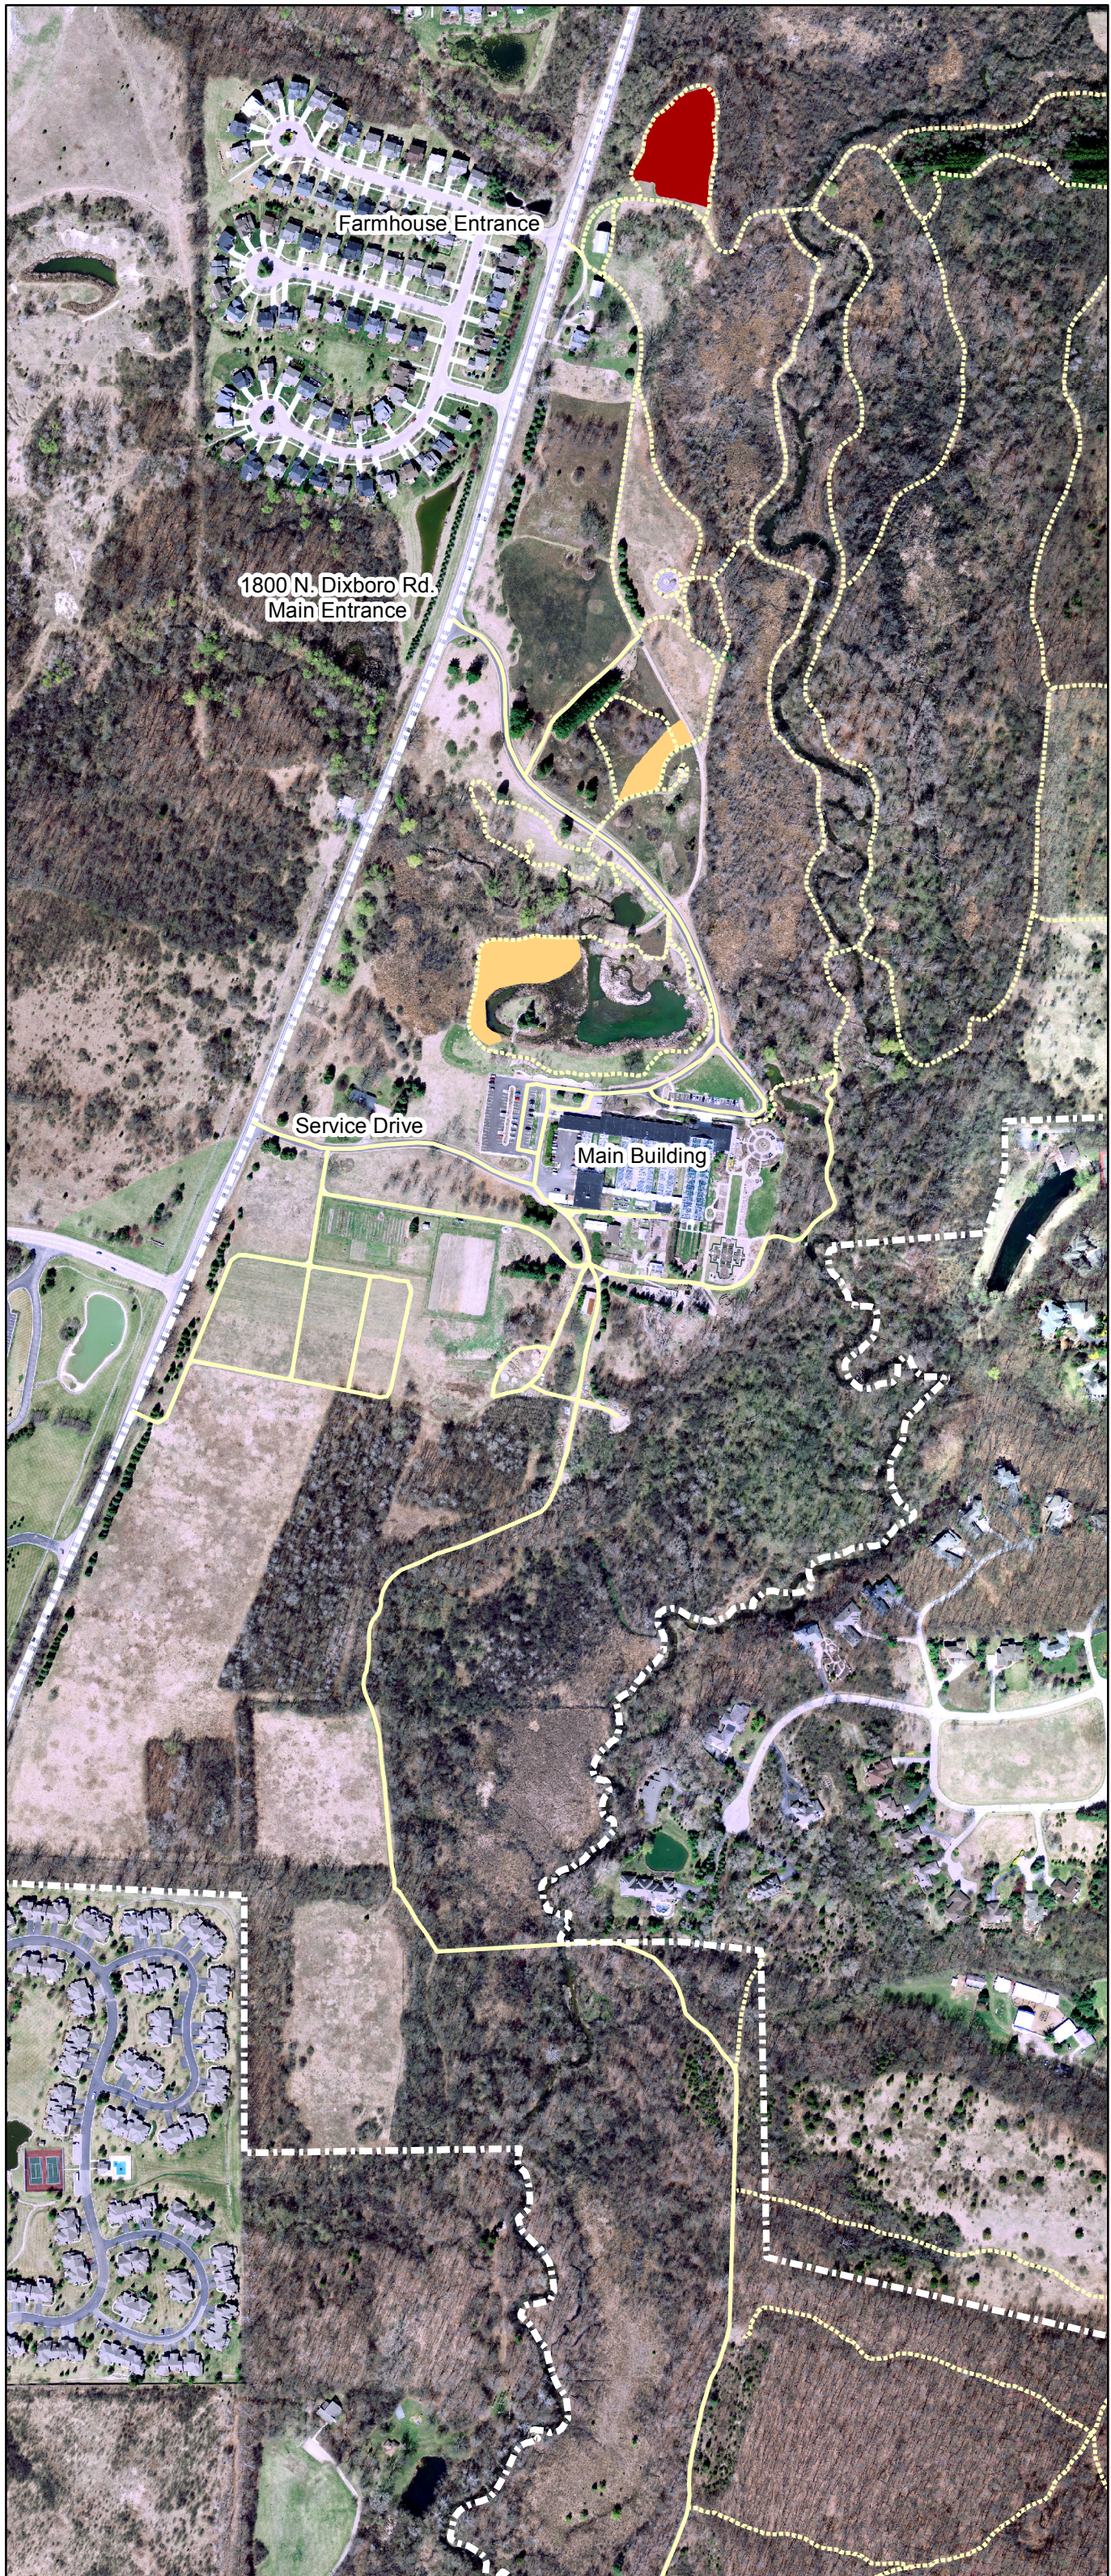

# Matthaei Botanical Gardens

Prescribed Burns  
Conducted in 2004

- Spring
- Summer
- Fall

0 100 200 Meters

Kevin Li, Jeff Plakke, June 2015  
Original map by Mary Hejna, 2011

NAD 1983 Michigan State Plane South

# Matthaei Botanical Gardens

Prescribed Burns  
Conducted in 2005

- Spring
- Summer
- Fall

0 100 200 Meters

Kevin Li, Jeff Plakke, June 2015  
Original map by Mary Hejna, 2011

NAD 1983 Michigan State Plane South

# Matthaei Botanical Gardens

Prescribed Burns  
Conducted in 2006

- Spring
- Summer
- Fall

Kevin Li, Jeff Plakke, June 2015  
Original map by Mary Hejna, 2011

NAD 1983 Michigan State Plane South

# Matthaei Botanical Gardens

Prescribed Burns  
Conducted in 2007

- Spring
- Summer
- Fall

0 100 200 Meters

Kevin Li, Jeff Plakke, June 2015  
Original map by Mary Hejna, 2011

NAD 1983 Michigan State Plane South