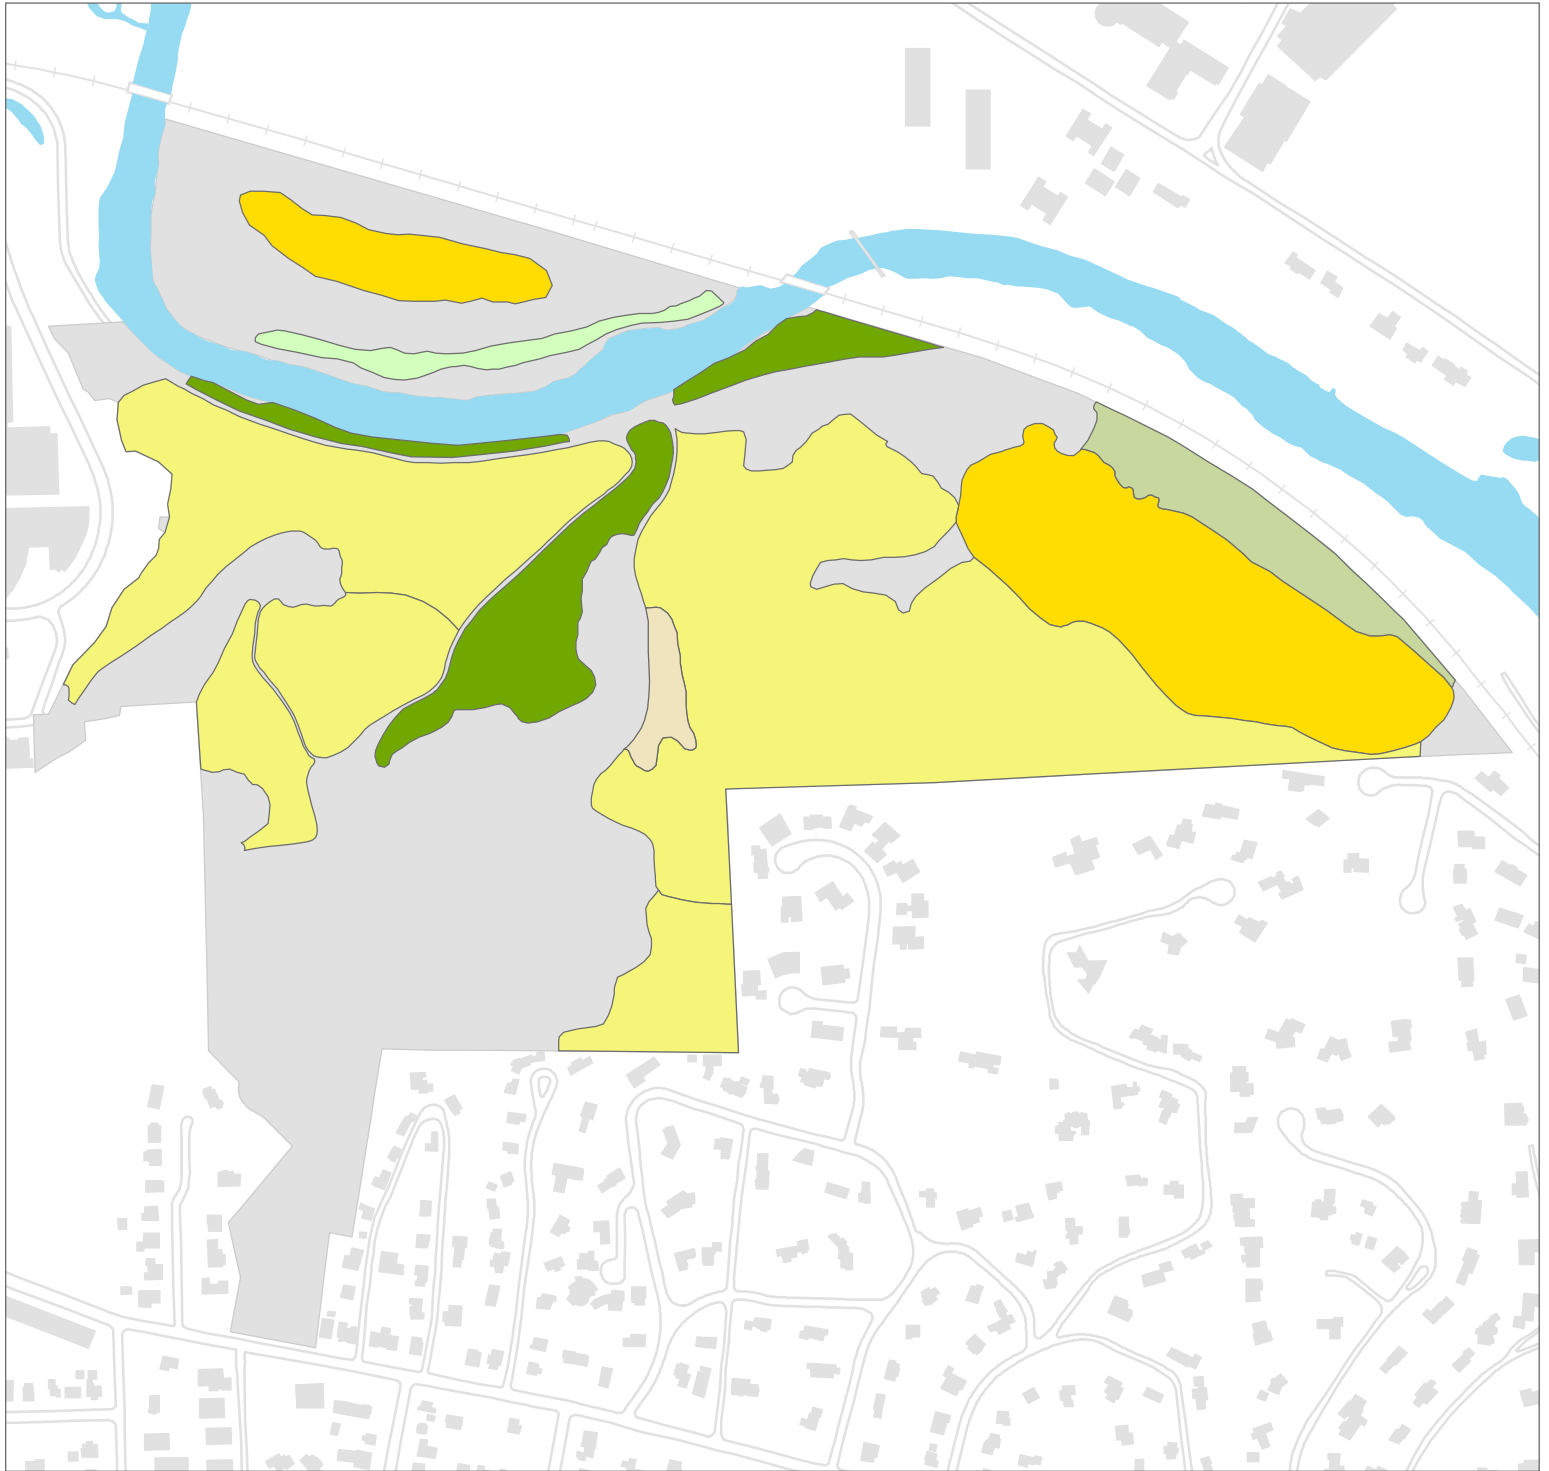

NATURAL COMMUNITIES OF NICHOLS ARBORETUM

Plant communities classified according to the natural community descriptions established by the Michigan Natural Features Inventory (Kost et al. 2007, Natural Communities of Michigan: Classification and Description, Report Number 2007-21; <http://mnfi.anr.msu.edu/>)

-  *Dry-Mesic Prairie* (16.7 acres)
-  *Dry-Mesic Southern Forest* (40.4 acres)
-  *Floodplain Forest* (7.6 acres)
-  *Oak Openings* (3.8 acres)
-  *Savanna* * (1.0 acre)
-  *Southern Wet Meadow* (1.6 acres)
-  *Water*