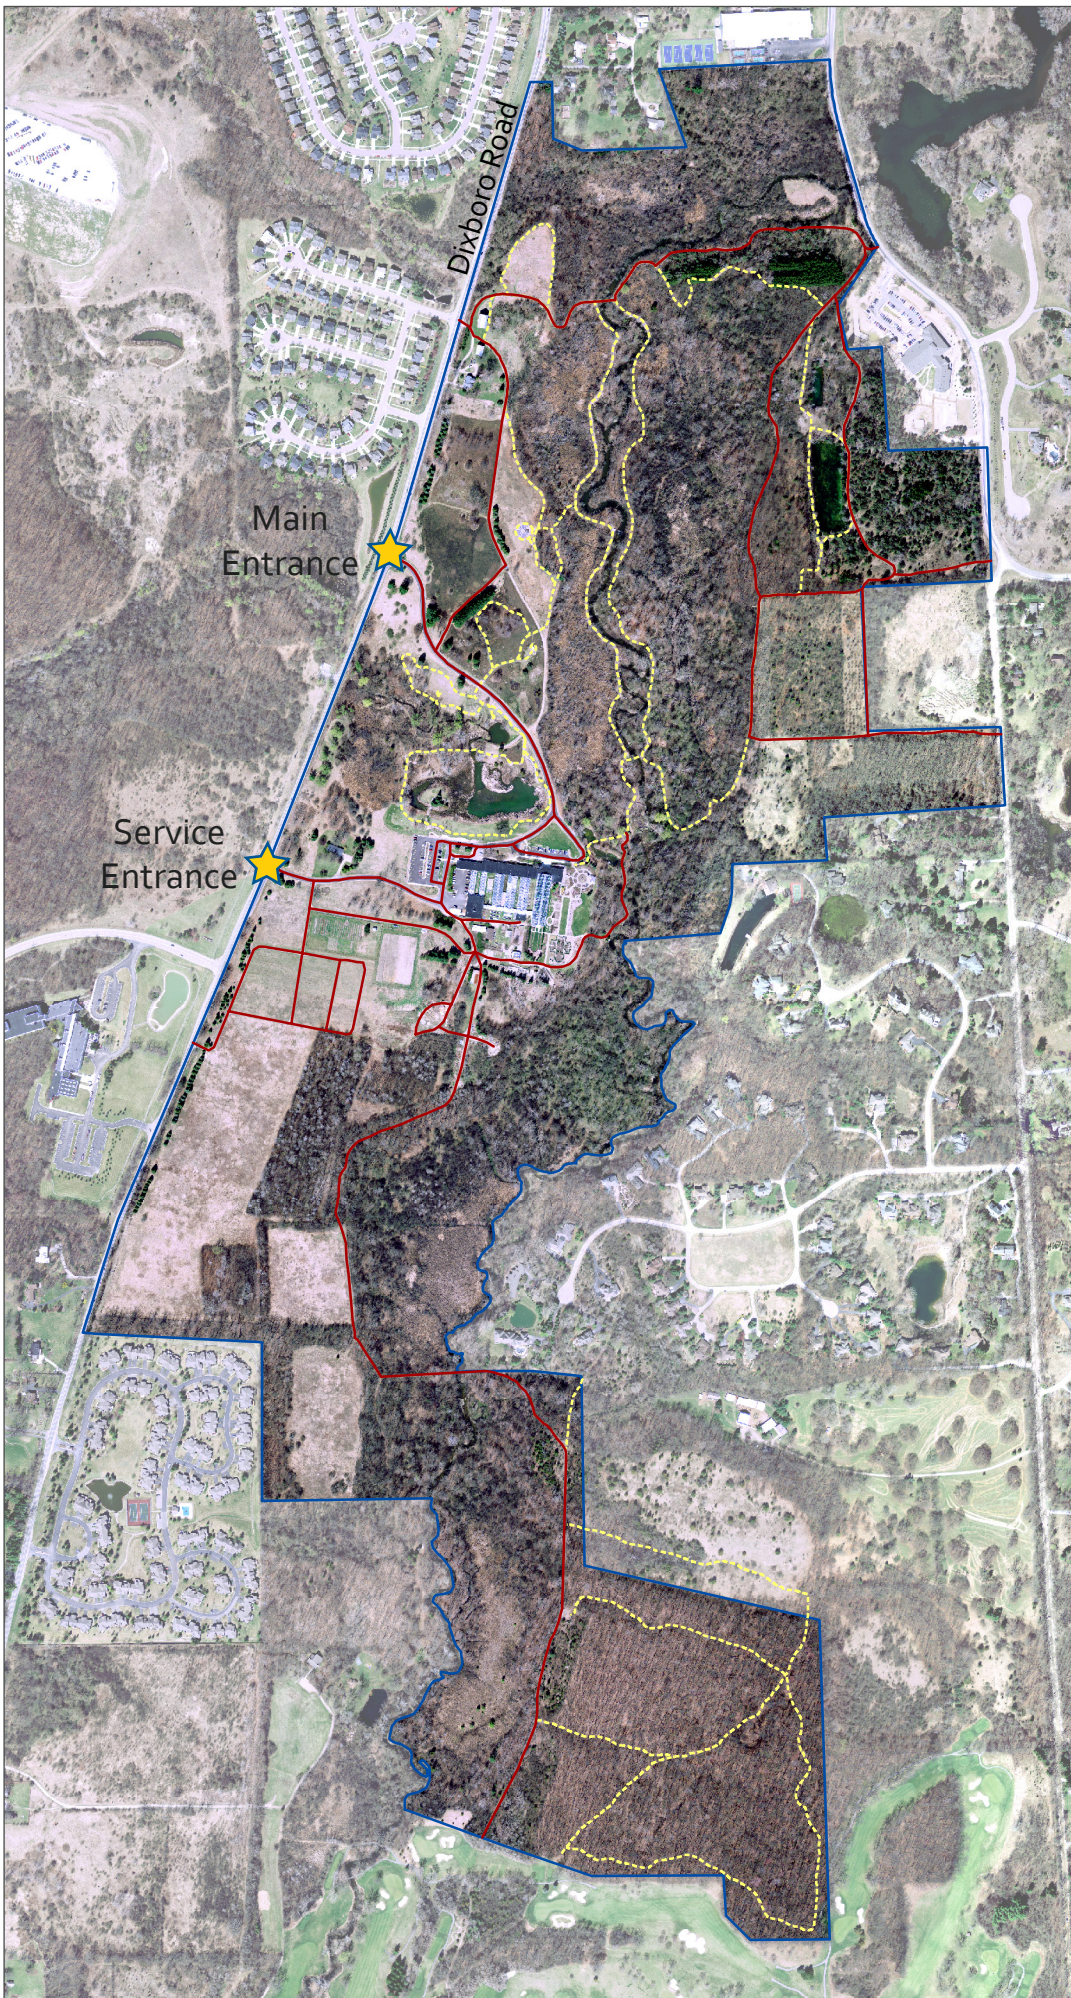

Matthaei Botanical Gardens

- Access roads
- - - Trails
- Property boundary

0 0.125 0.25 Miles

M UNIVERSITY OF MICHIGAN
Matthaei Botanical gardens
and Nichols arboretum

Mary Hejna : January 2013
2010 Aerial Imagery Courtesy of SEMCOG