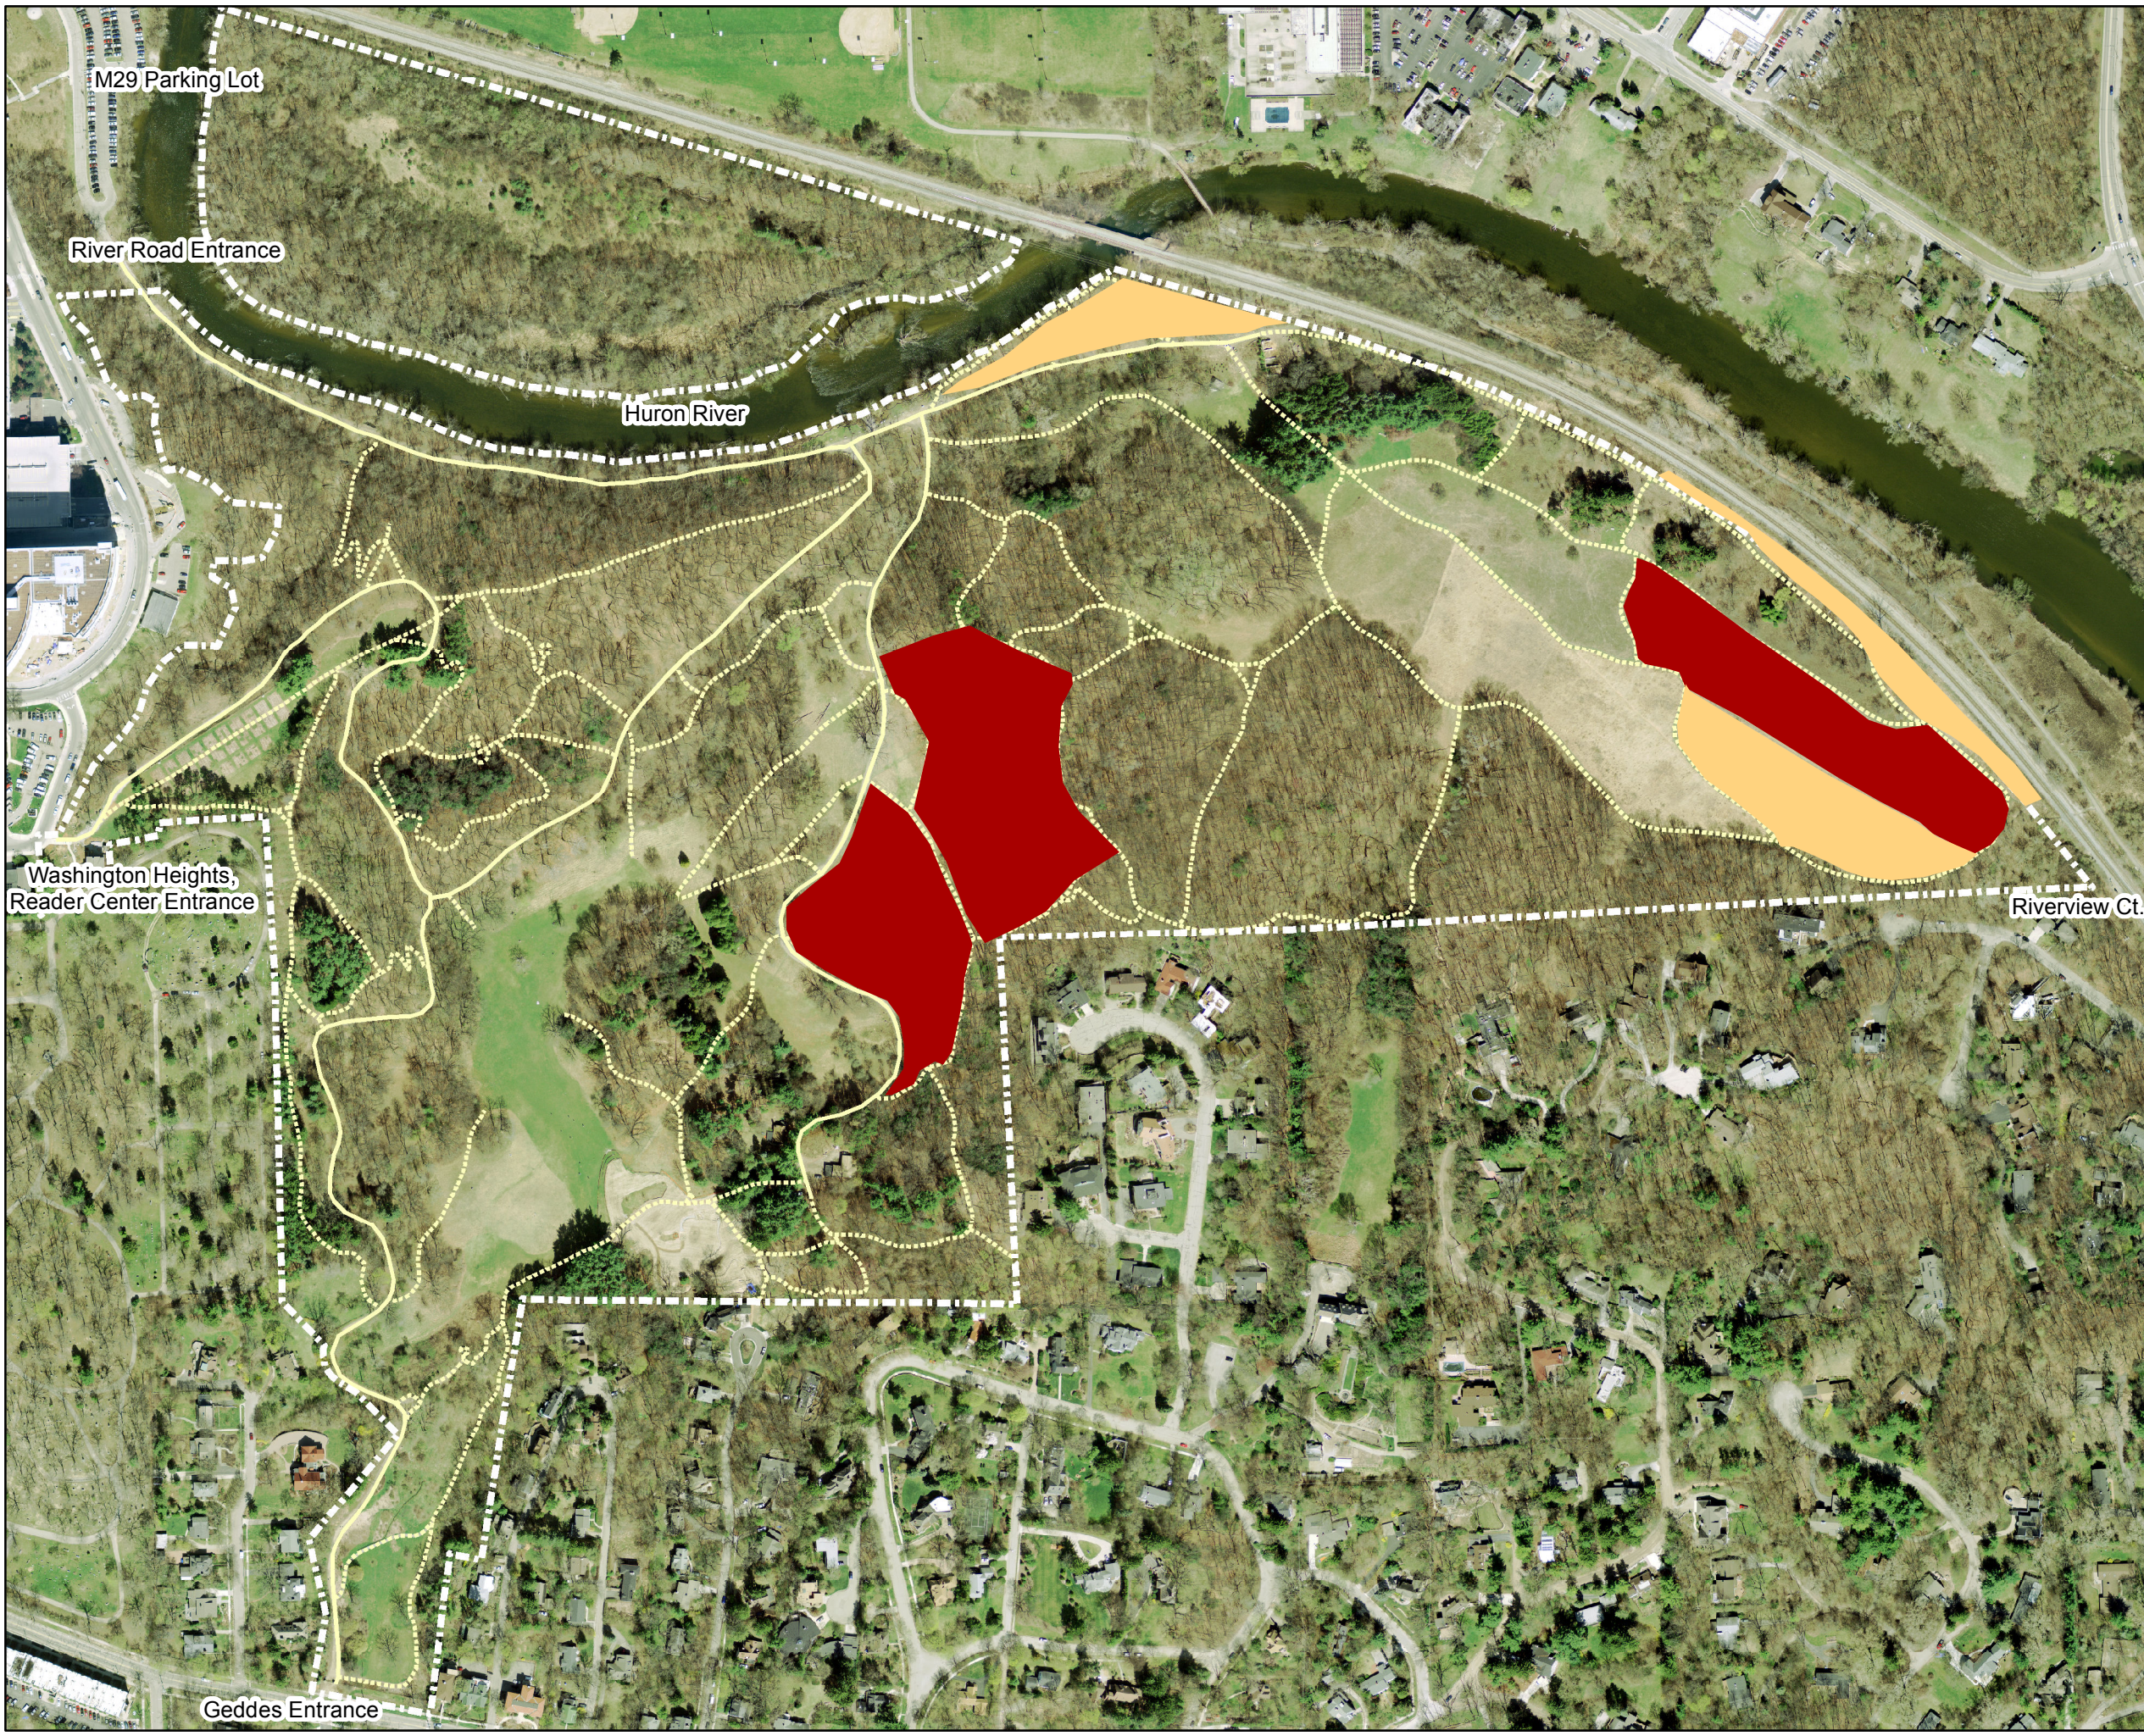

Kevin Li, Jeff Plakke, June 2015
Original map by Mary Hejna, 2011
NAD 1983 Michigan State Plane South

Nichols Arboretum

Prescribed Burns
Conducted in 2015

- Spring
- Summer
- Fall

Maricela Avalos, Steven Parrish,
Anna Wan, May 2017
Original map by Mary Hejna, 2011
NAD 1983 Michigan State Plane South