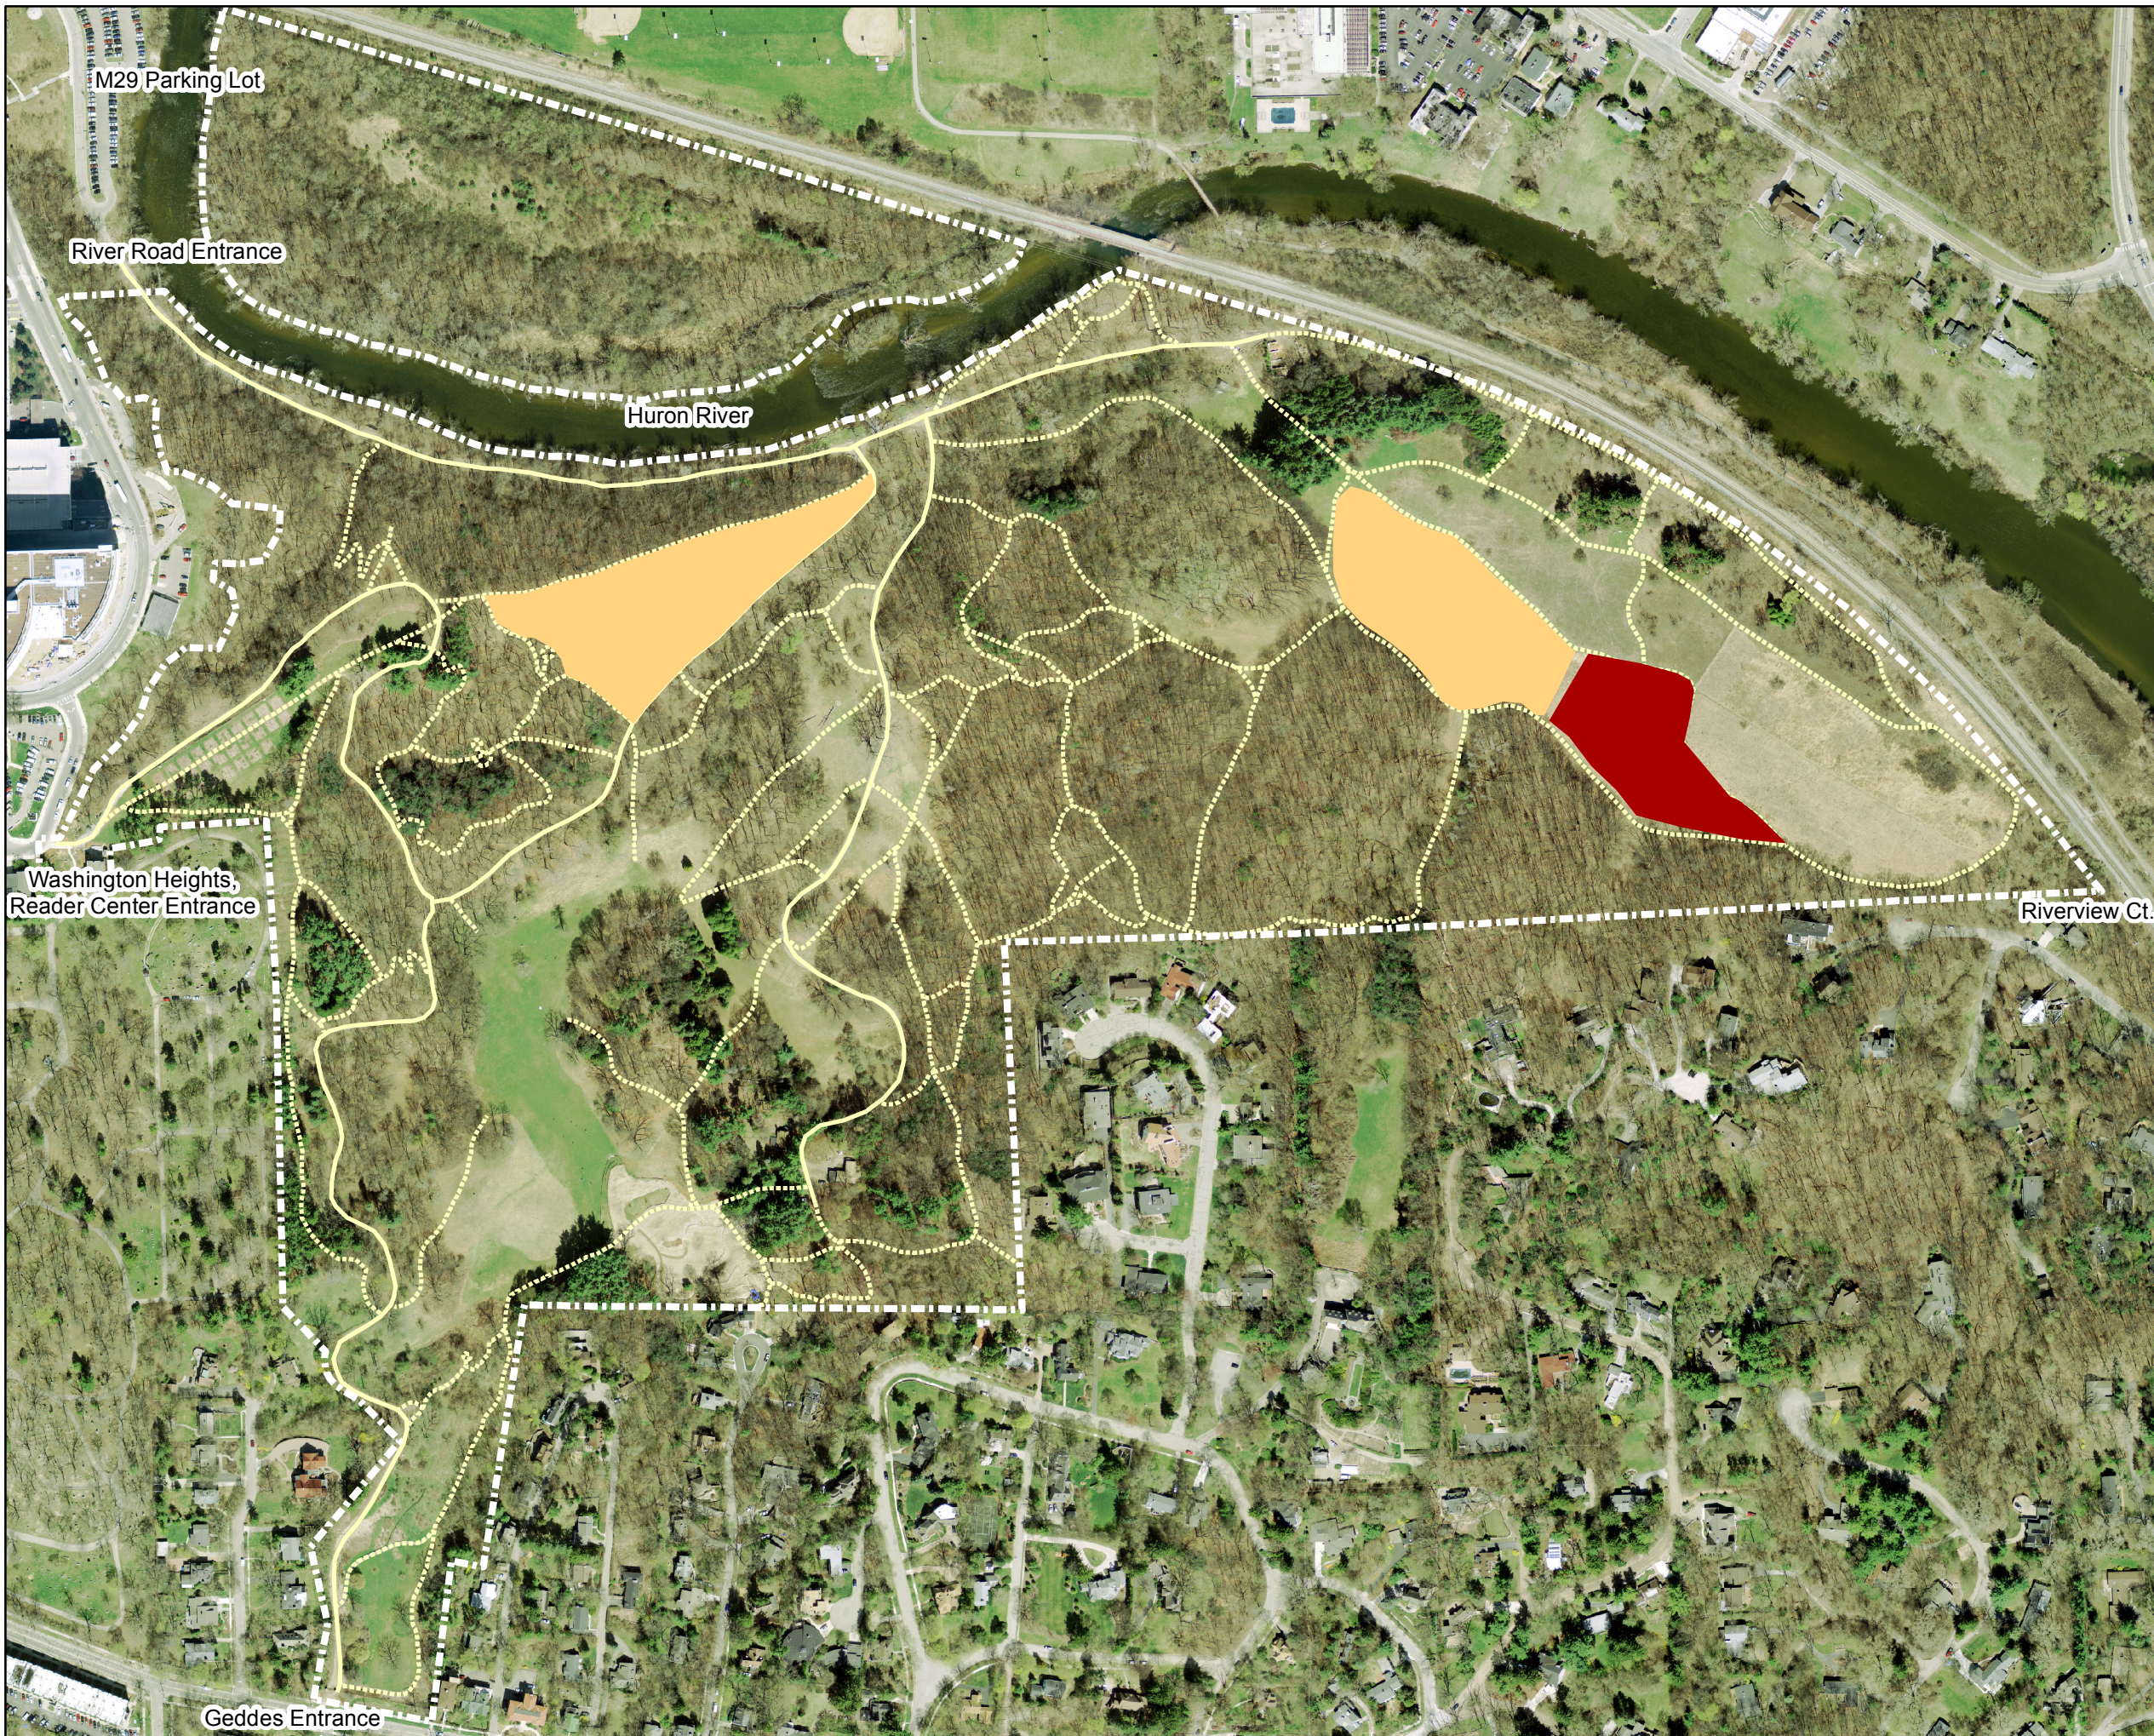

Nichols Arboretum

Prescribed Burns
Conducted in 2015

- Spring
- Summer
- Fall

Maricela Avalos, Steven Parrish,
Anna Wan, May 2017
Original map by Mary Hejna, 2011
NAD 1983 Michigan State Plane South