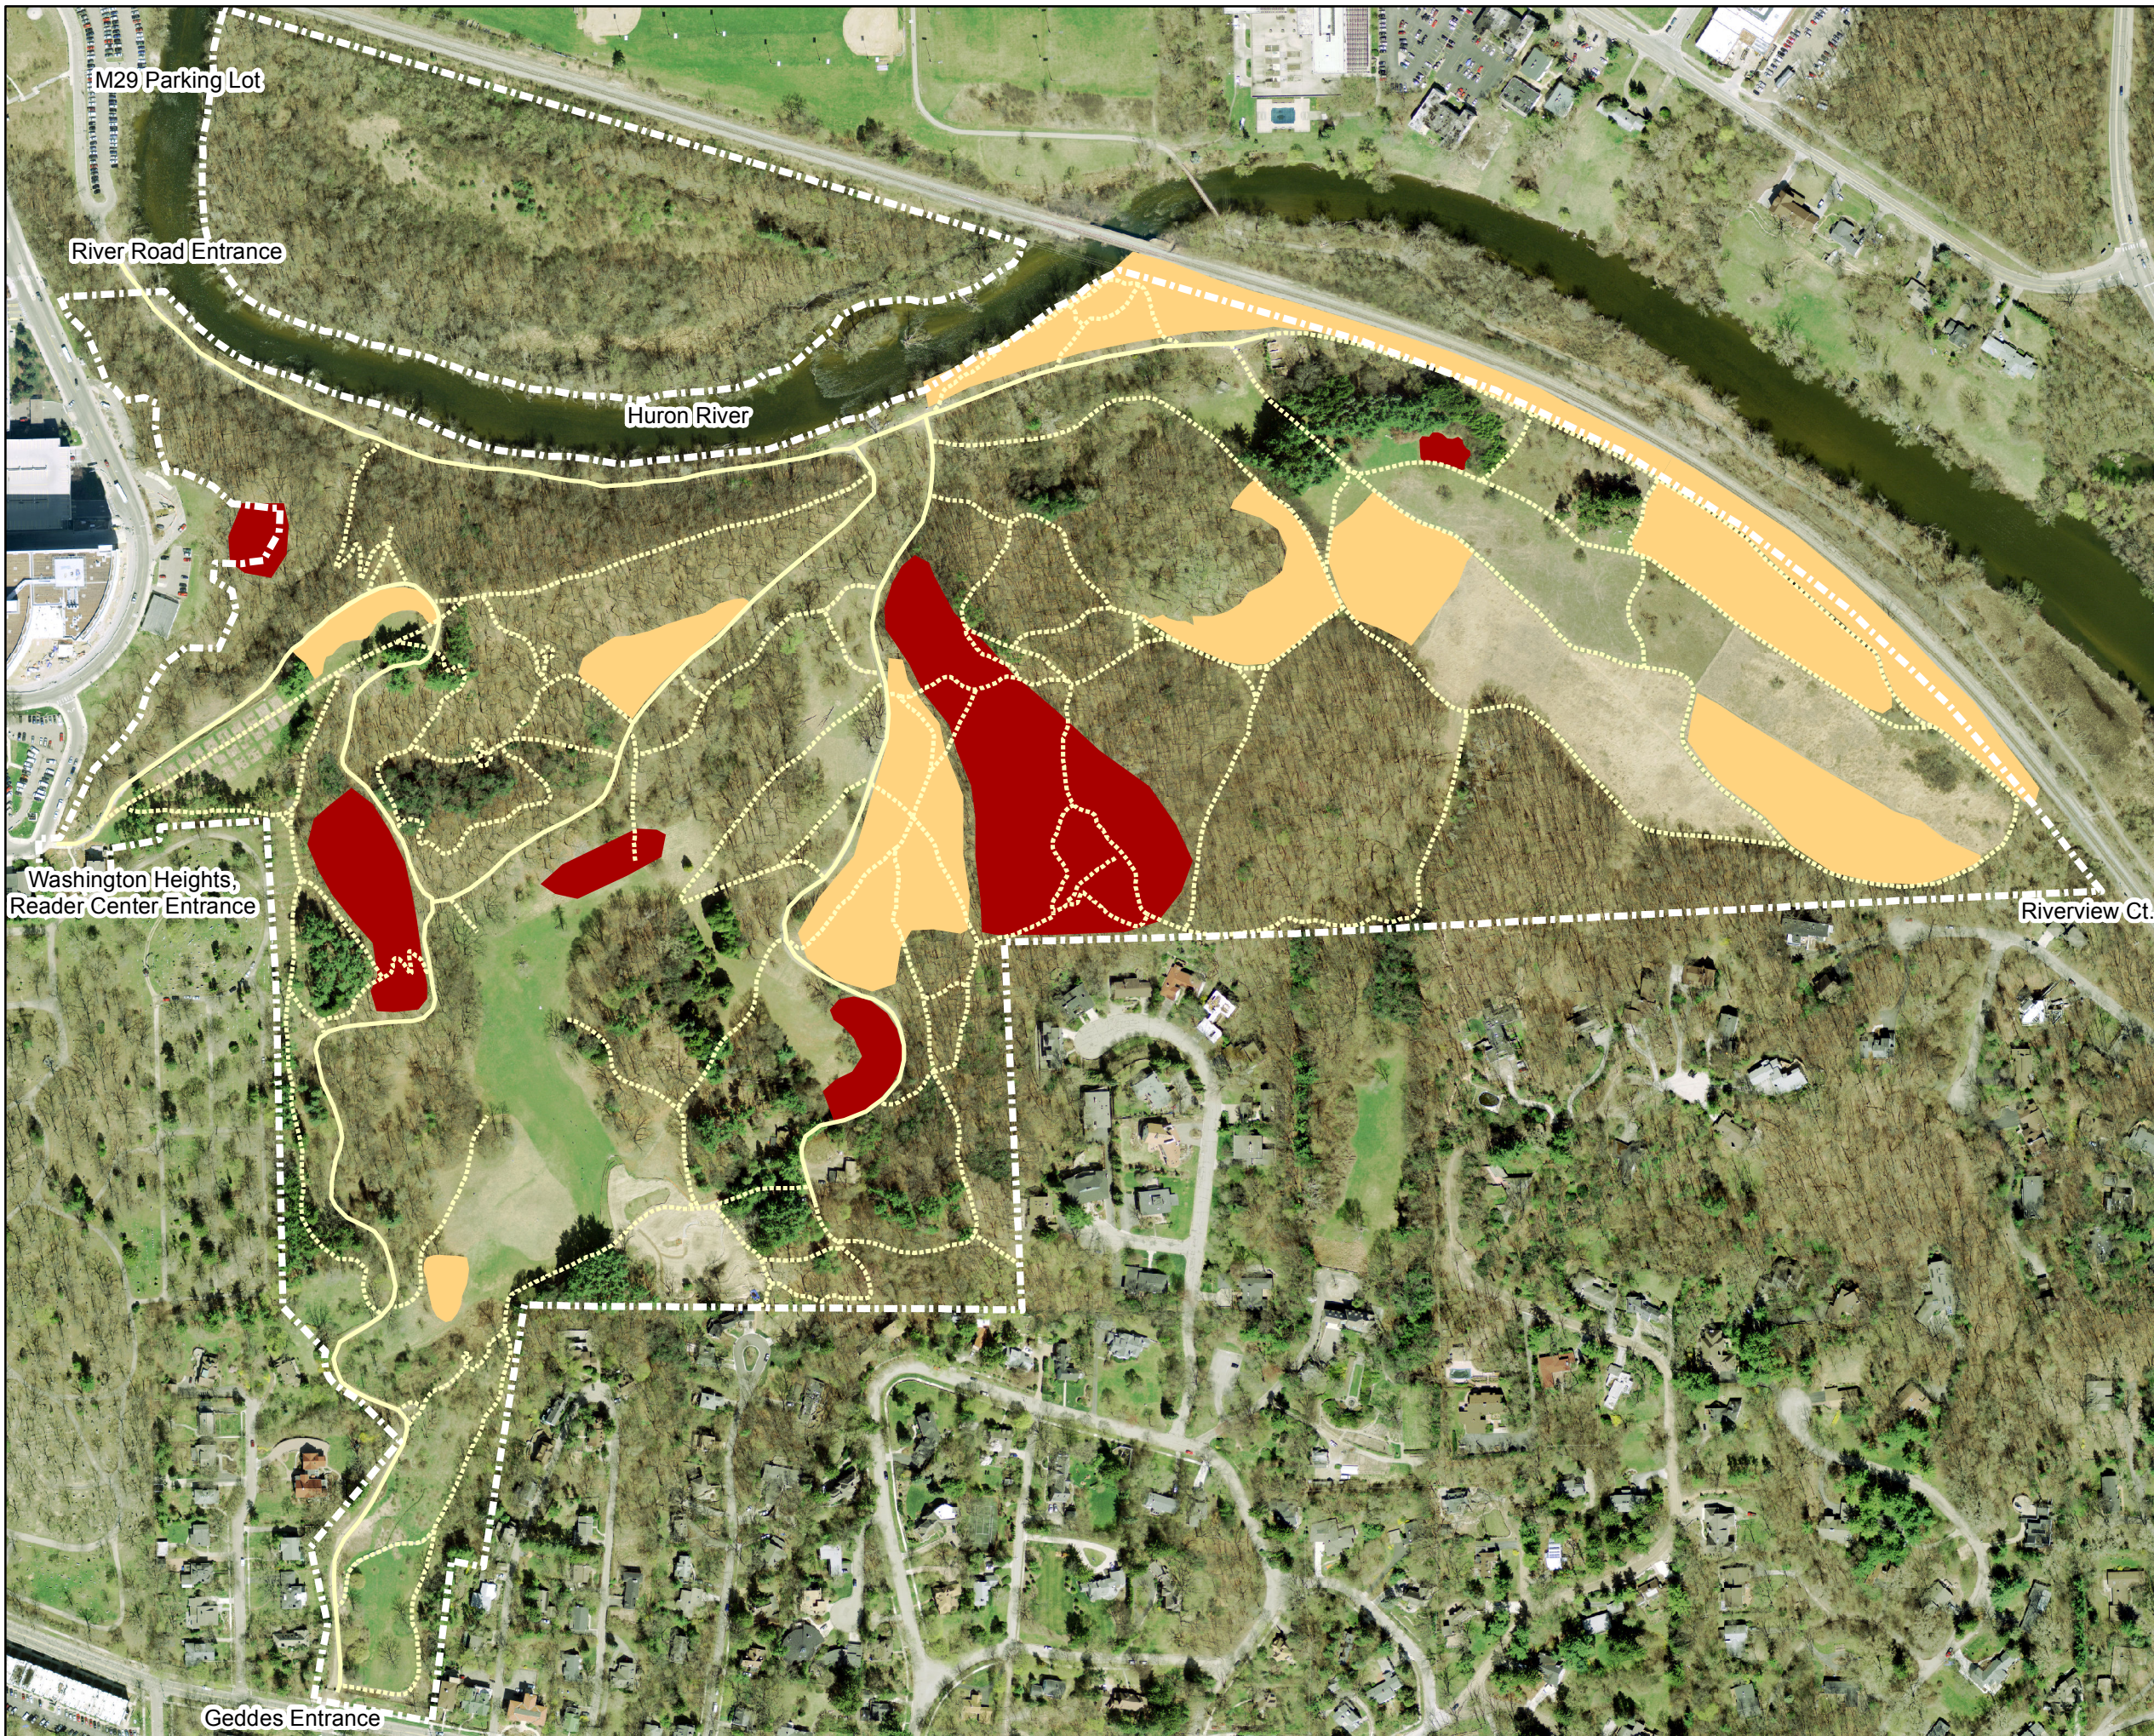

Nichols Arboretum

Prescribed Burns
Conducted in 2004

- Spring
- Summer
- Fall

Kevin Li, Jeff Plakke, June 2015
Original map by Mary Hejna, 2011
NAD 1983 Michigan State Plane South

Nichols Arboretum

Prescribed Burns
Conducted in 2005

- Spring
- Summer
- Fall

Kevin Li, Jeff Plakke, June 2015
Original map by Mary Hejna, 2011
NAD 1983 Michigan State Plane South

Nichols Arboretum

Prescribed Burns
Conducted in 2006

- Spring
- Summer
- Fall