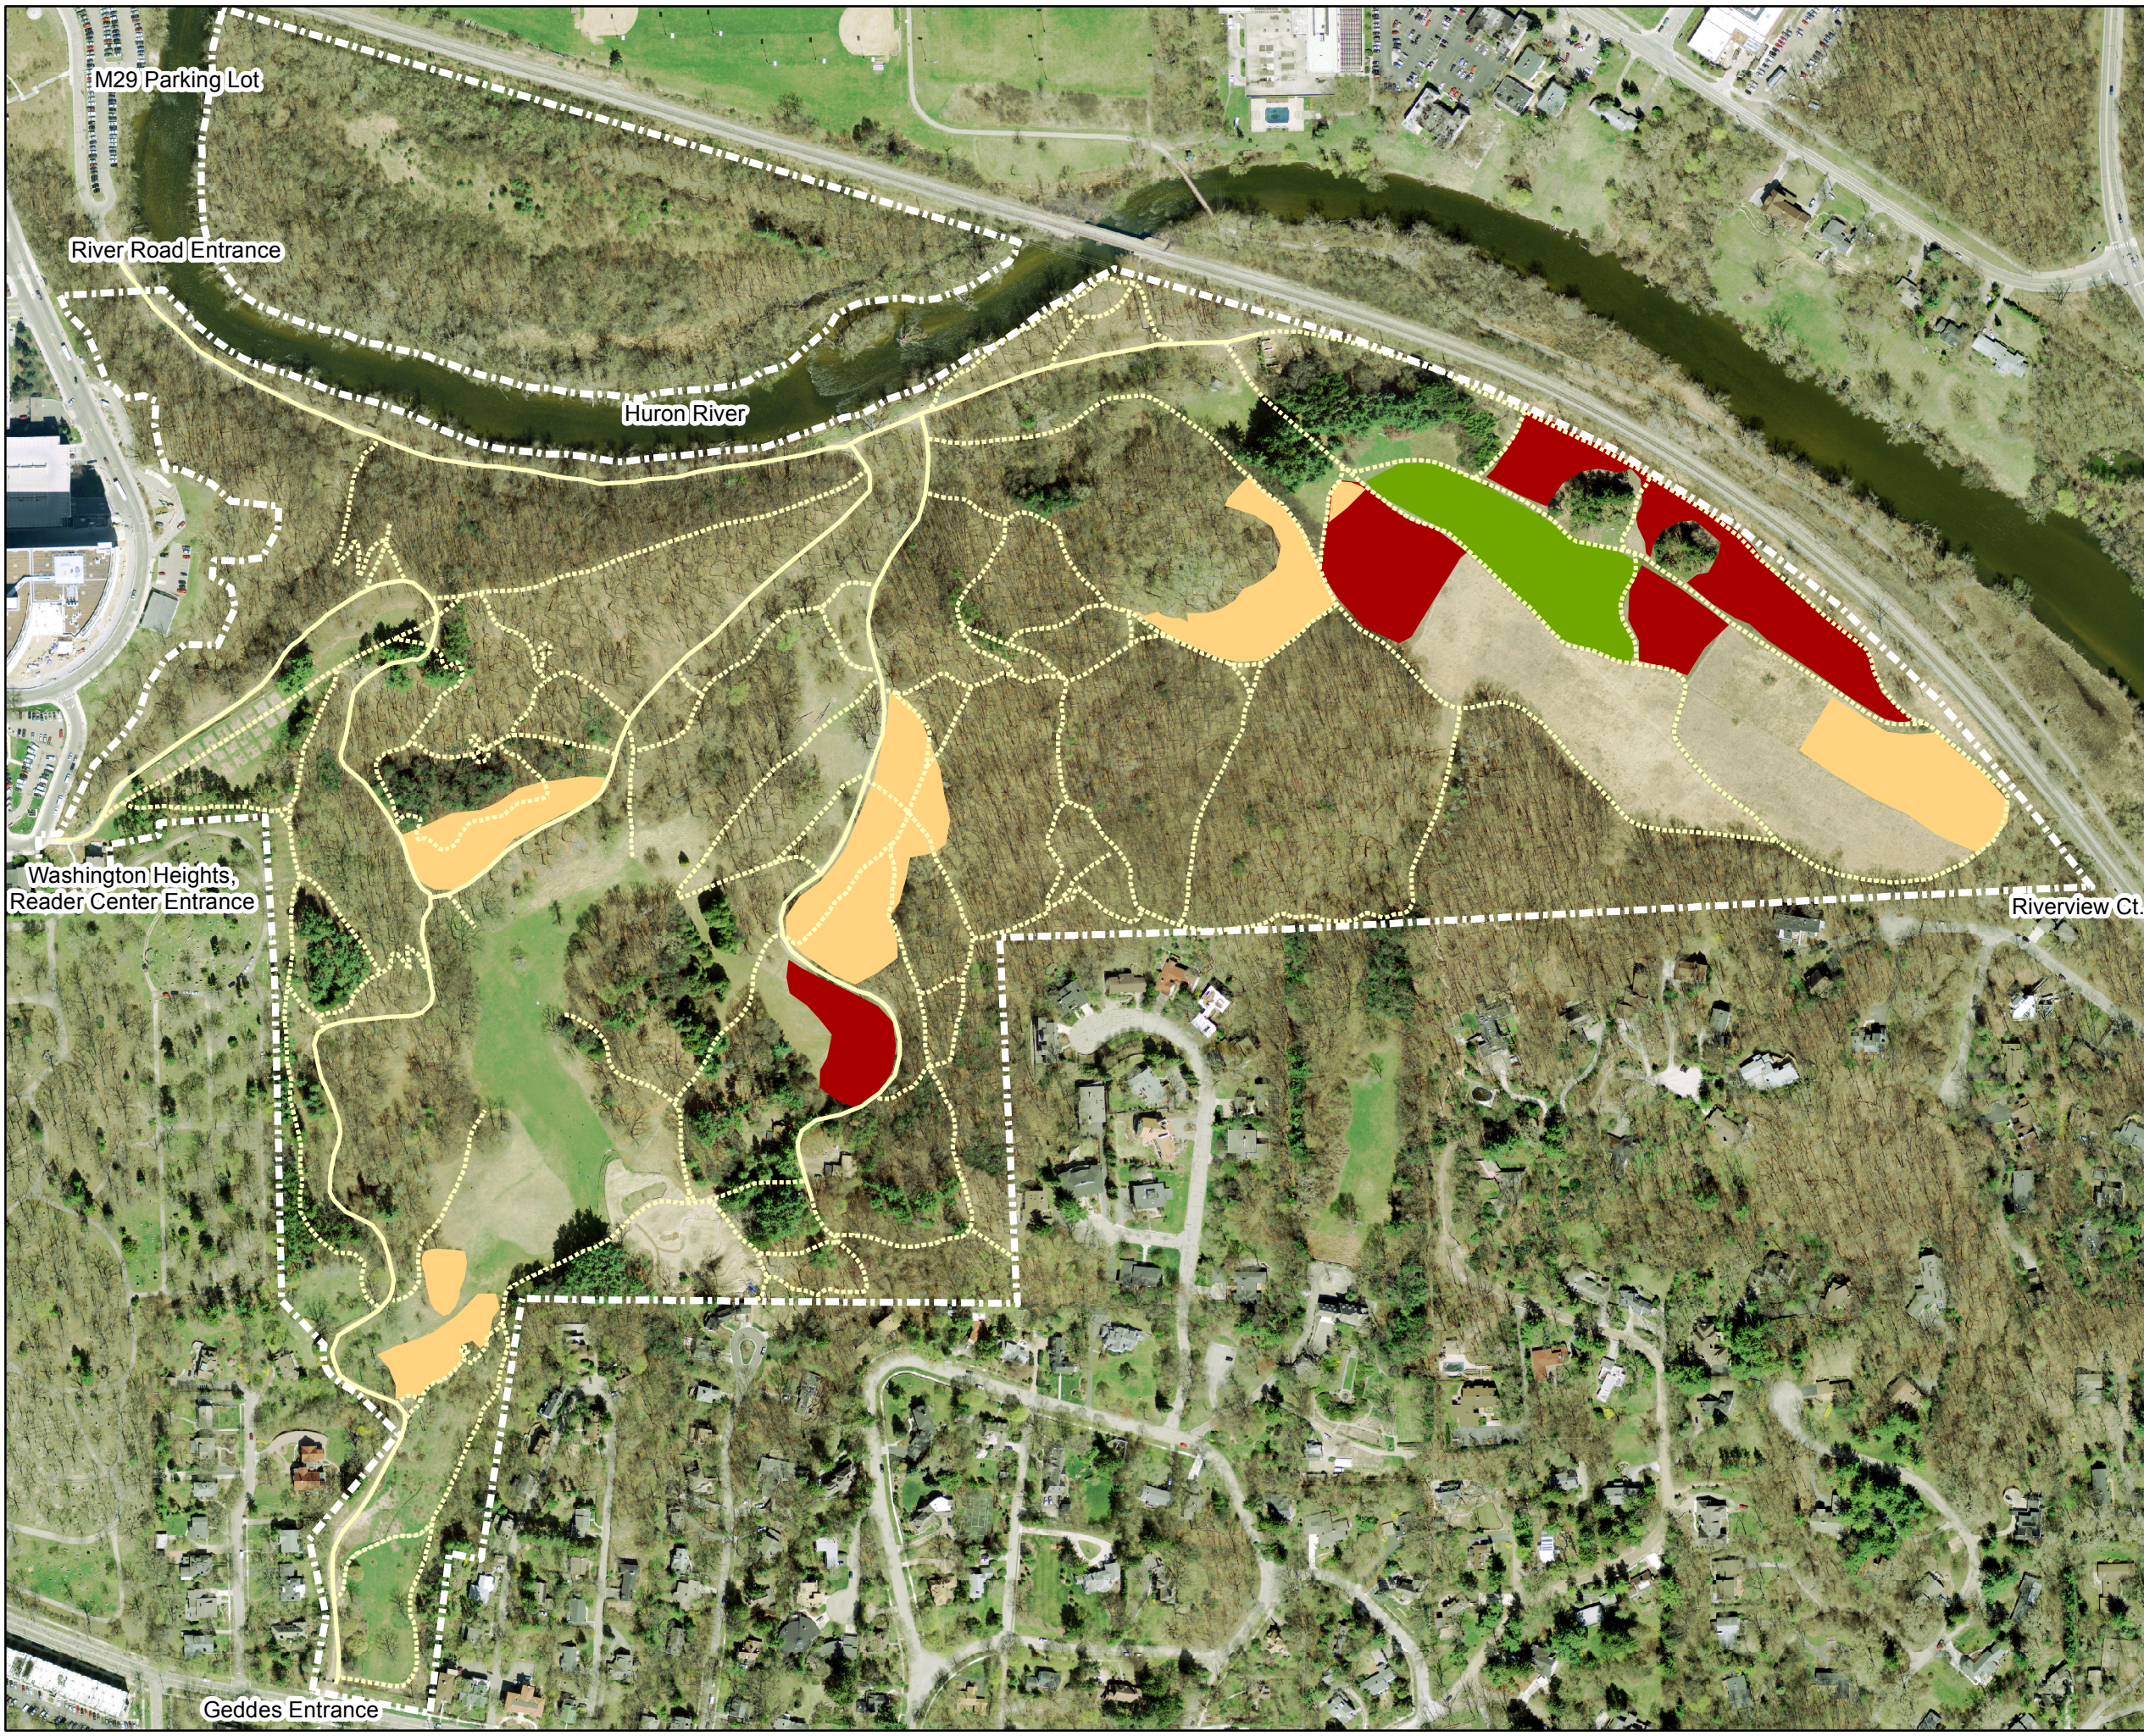

Nichols Arboretum

Prescribed Burns
Conducted in 2009

- Spring
- Summer
- Fall

Kevin Li, Jeff Plakke, June 2015
Original map by Mary Hejna, 2011
NAD 1983 Michigan State Plane South