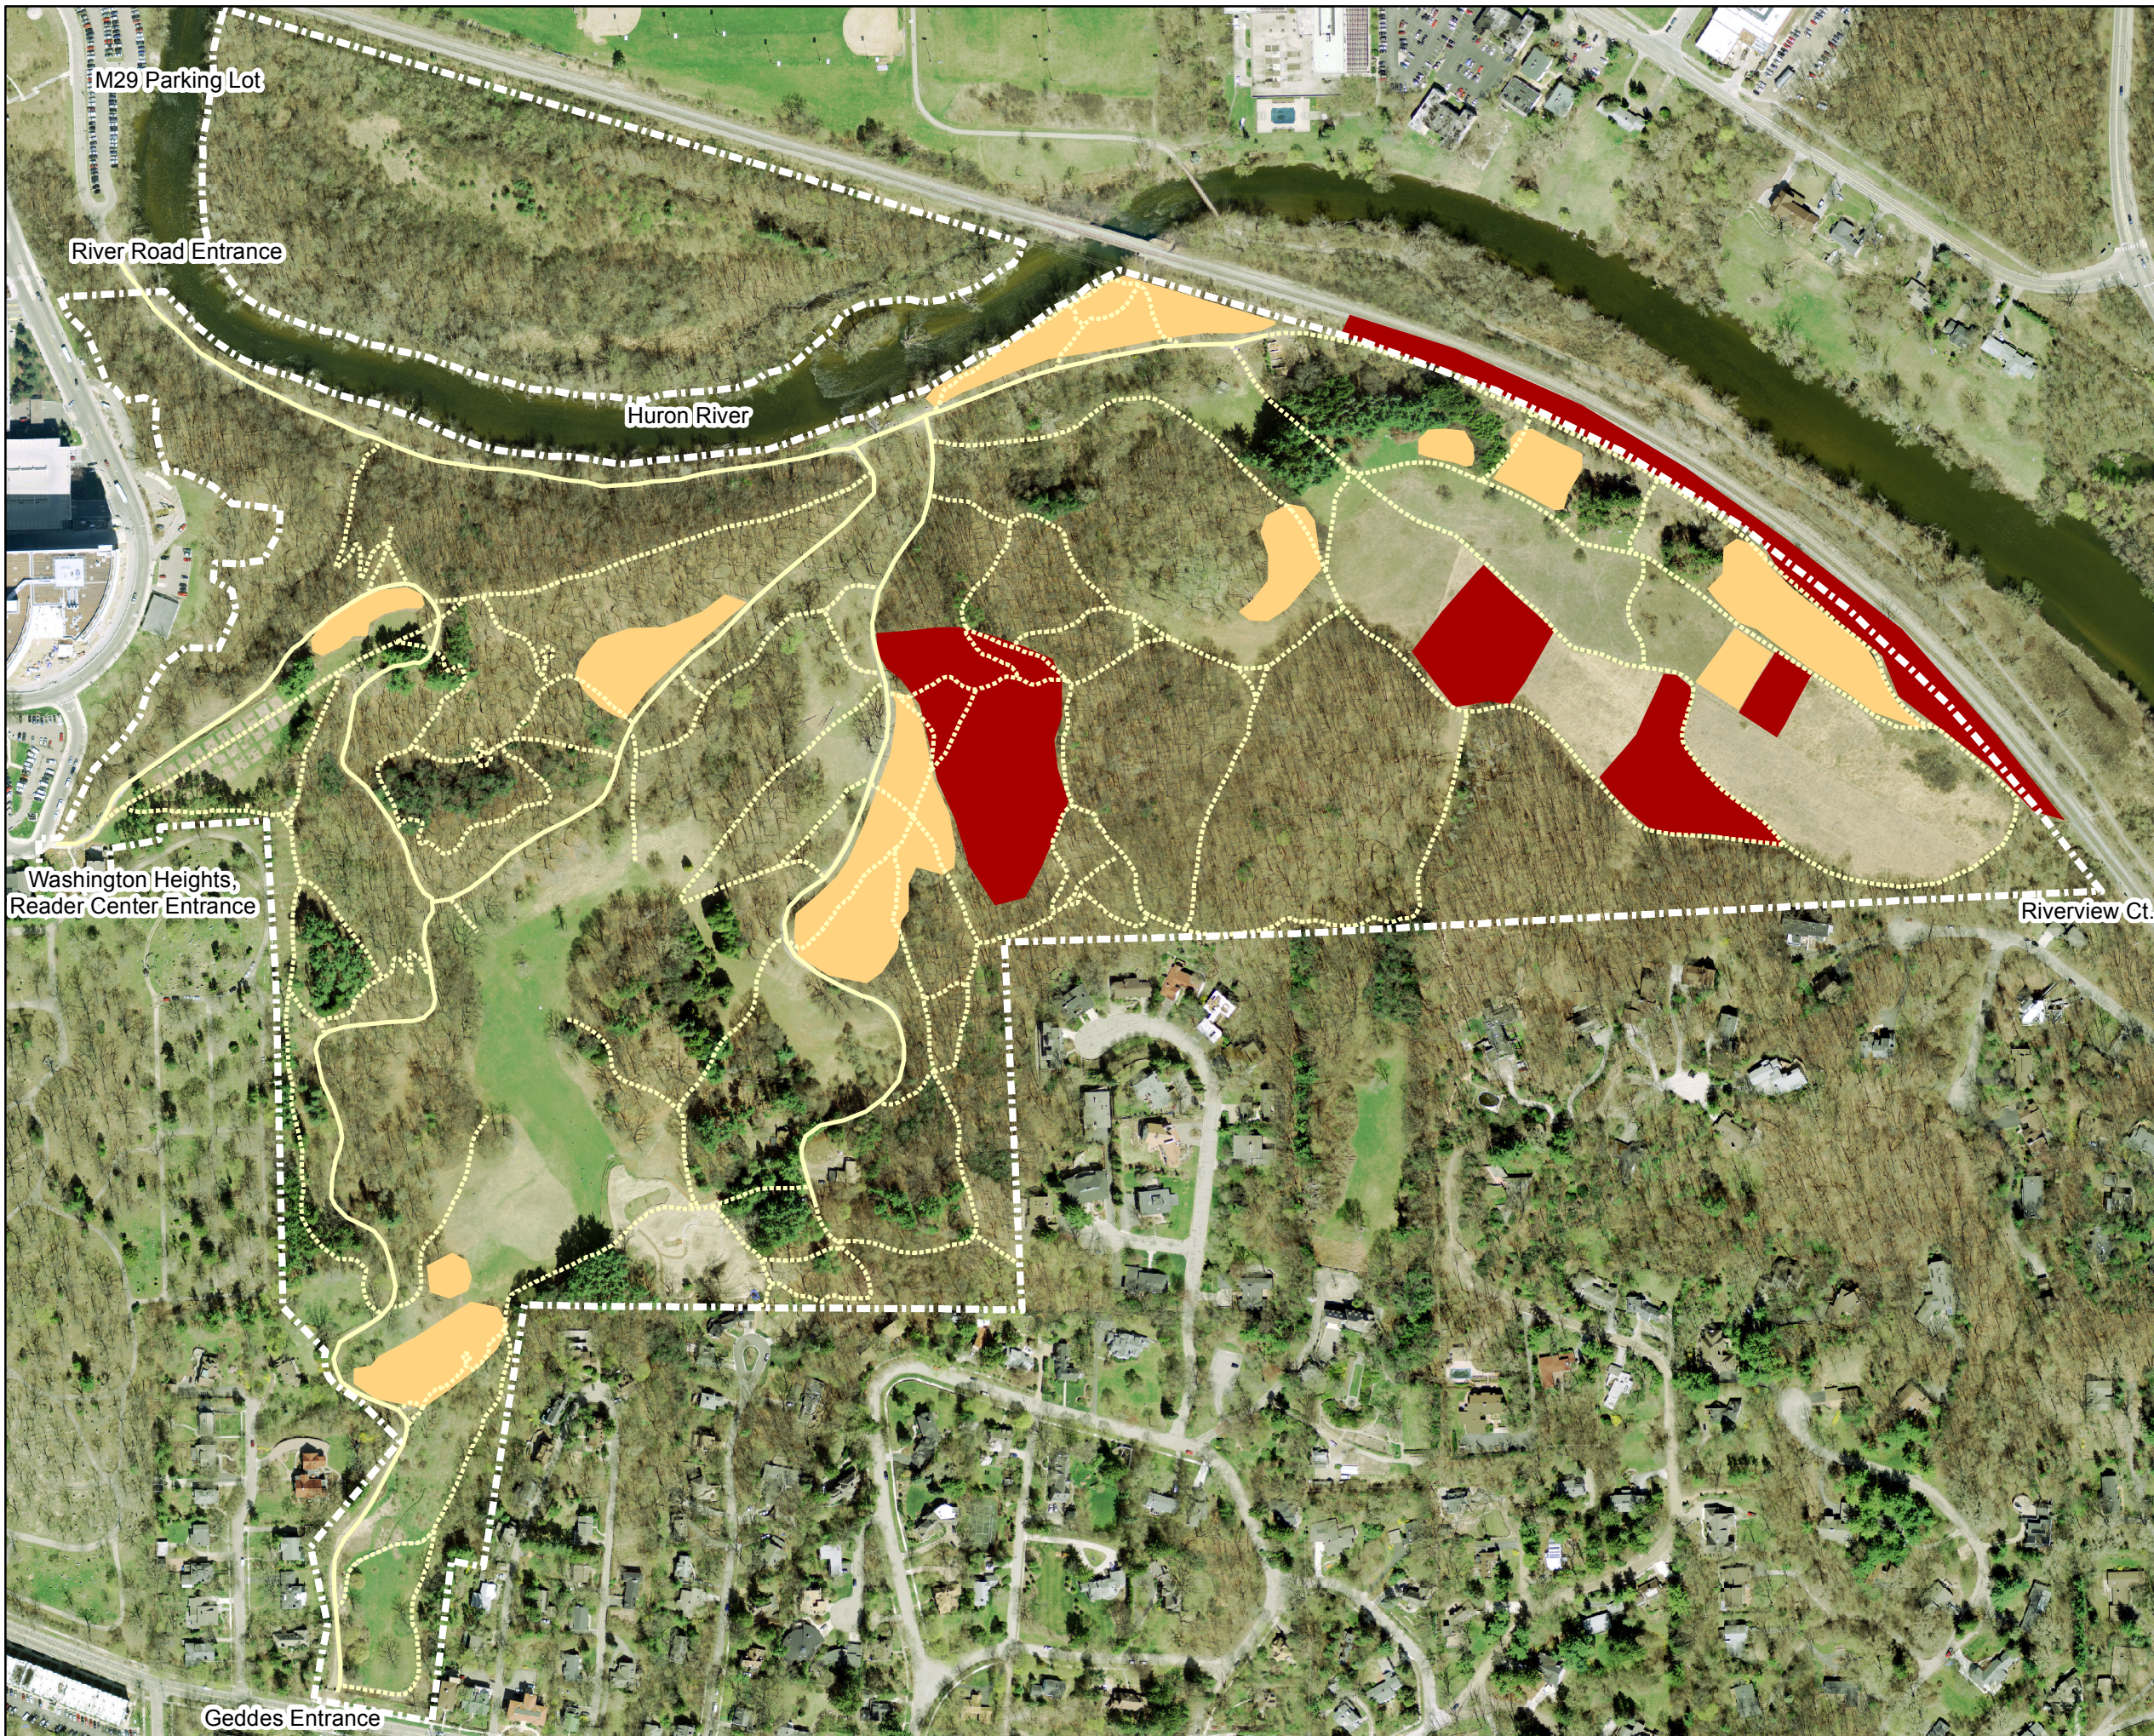

Nichols Arboretum

Prescribed Burns
Conducted in 2008

- Spring
- Summer
- Fall

Kevin Li, Jeff Plakke, June 2015
Original map by Mary Hejna, 2011
NAD 1983 Michigan State Plane South