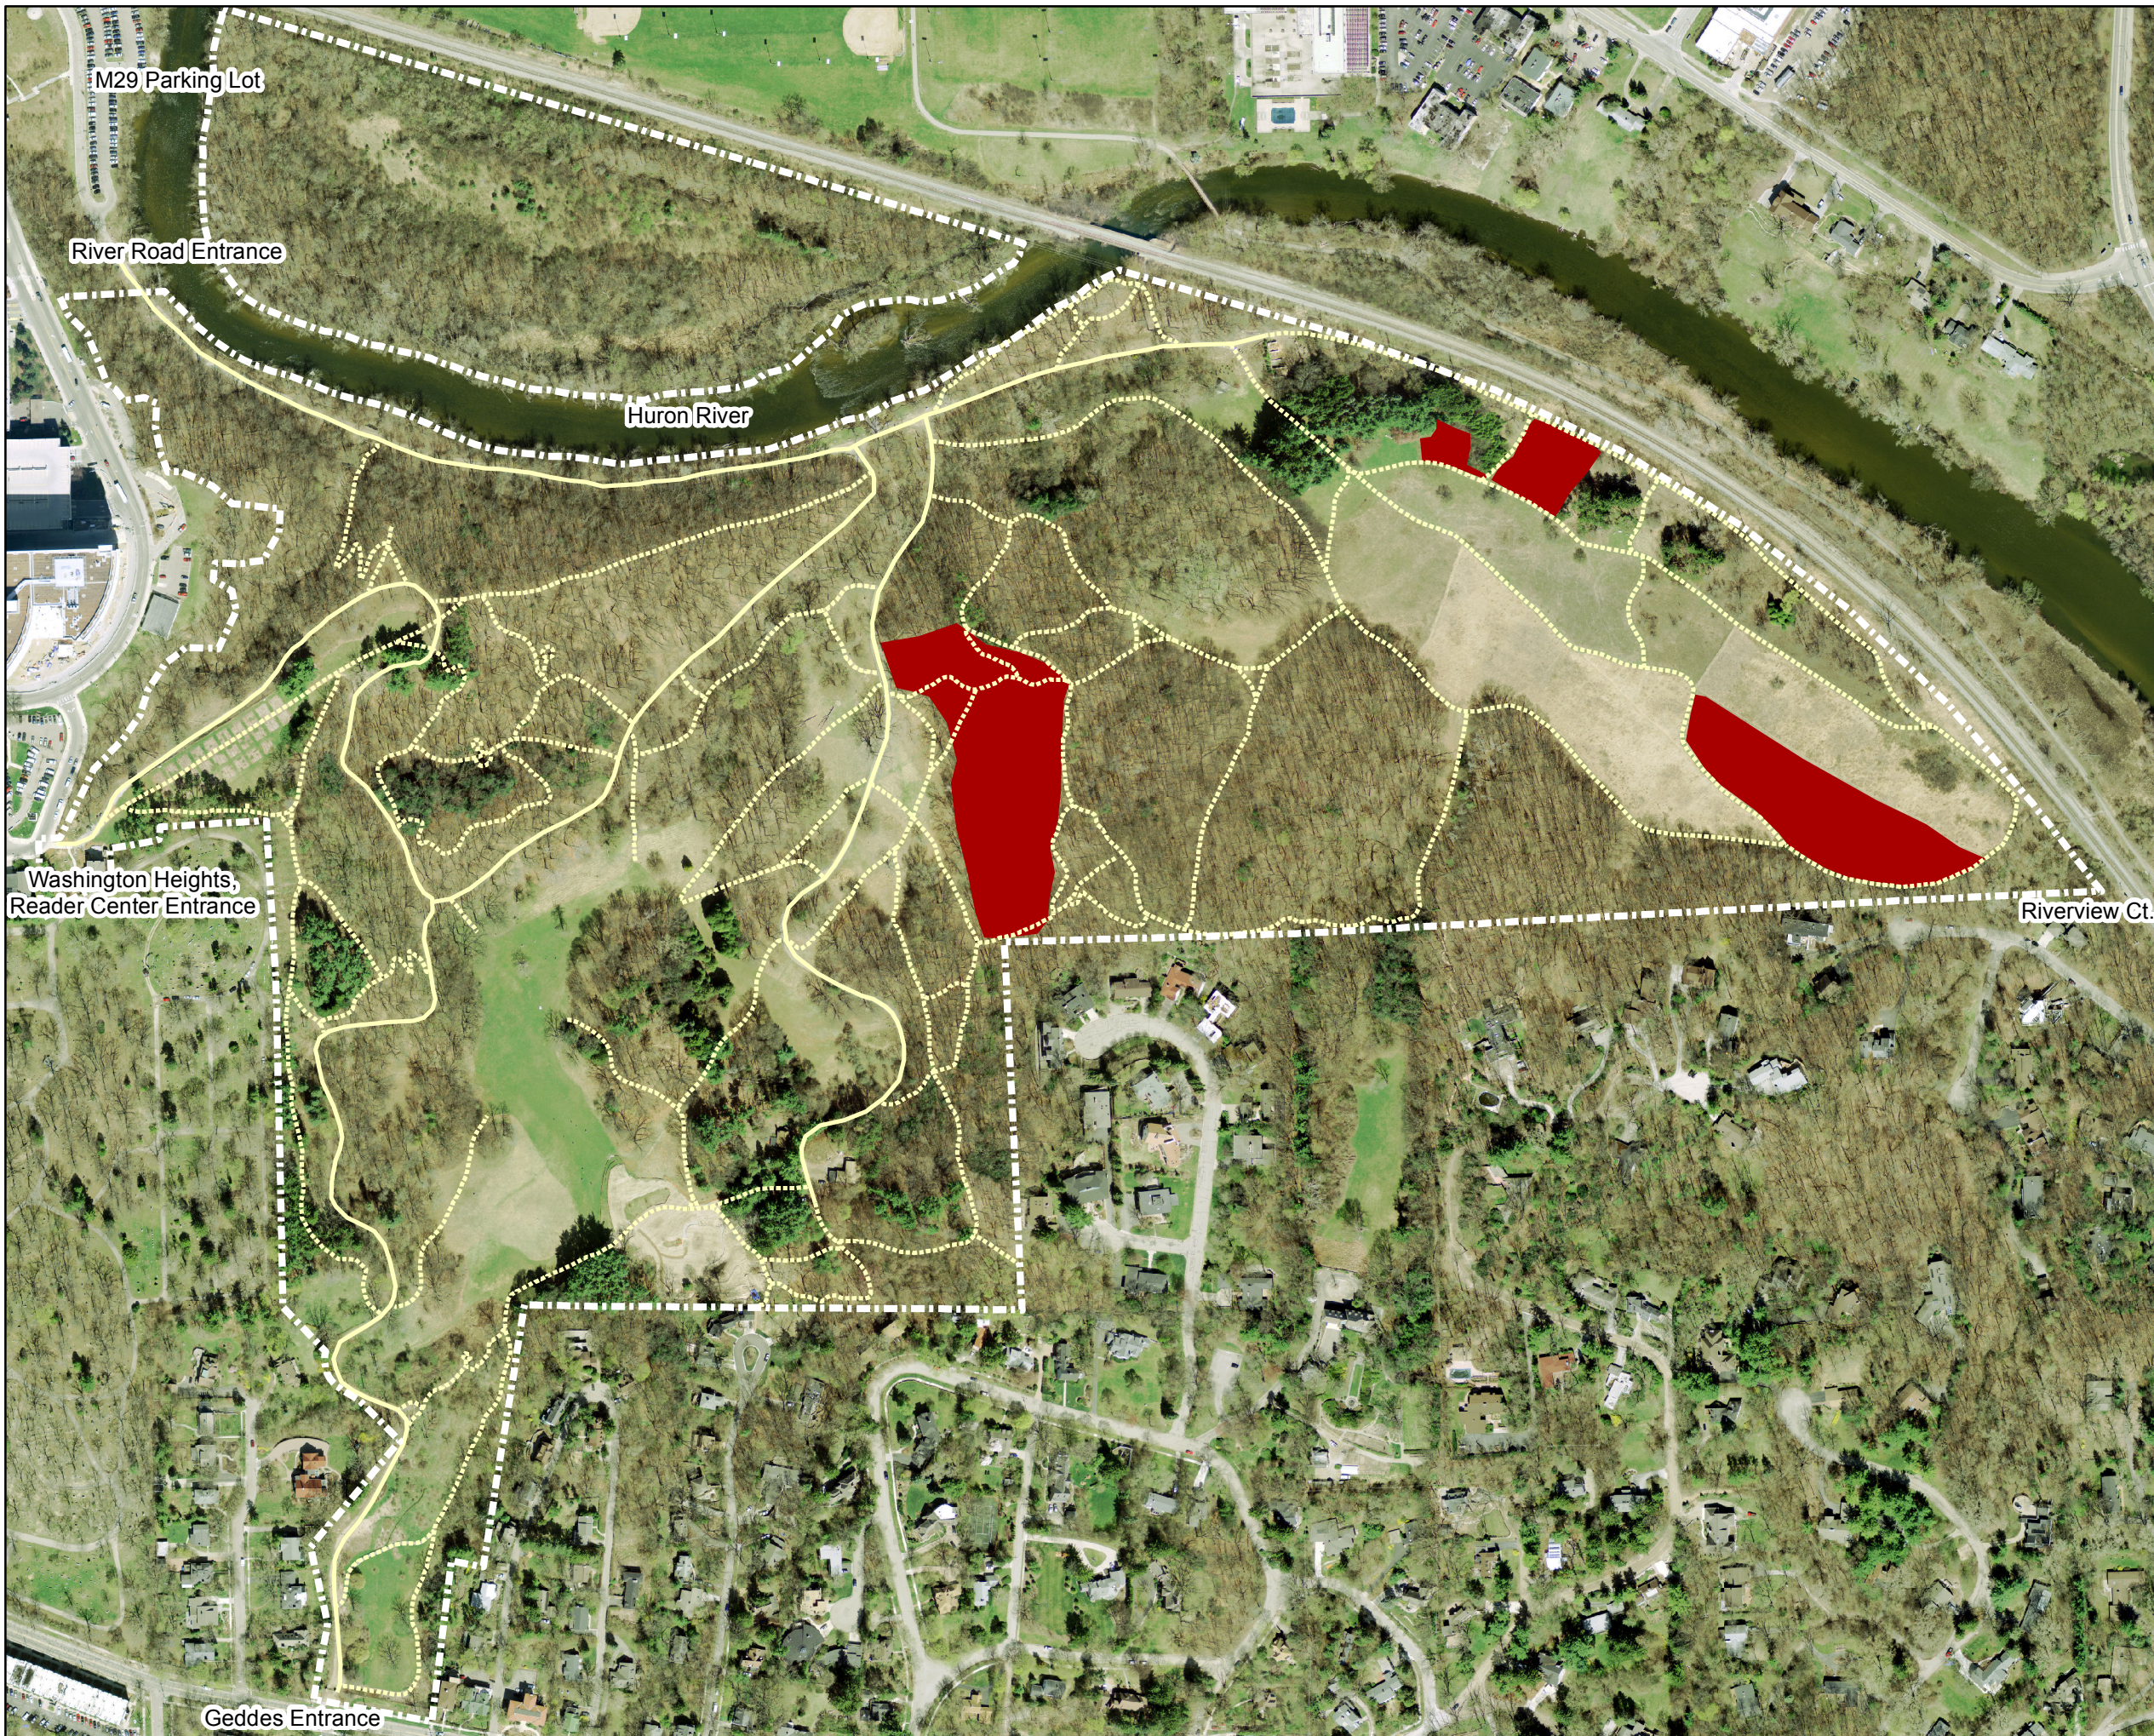

Nichols Arboretum

Prescribed Burns
Conducted in 2010

- Spring
- Summer
- Fall

Kevin Li, Jeff Plakke, June 2015
Original map by Mary Hejna, 2011
NAD 1983 Michigan State Plane South