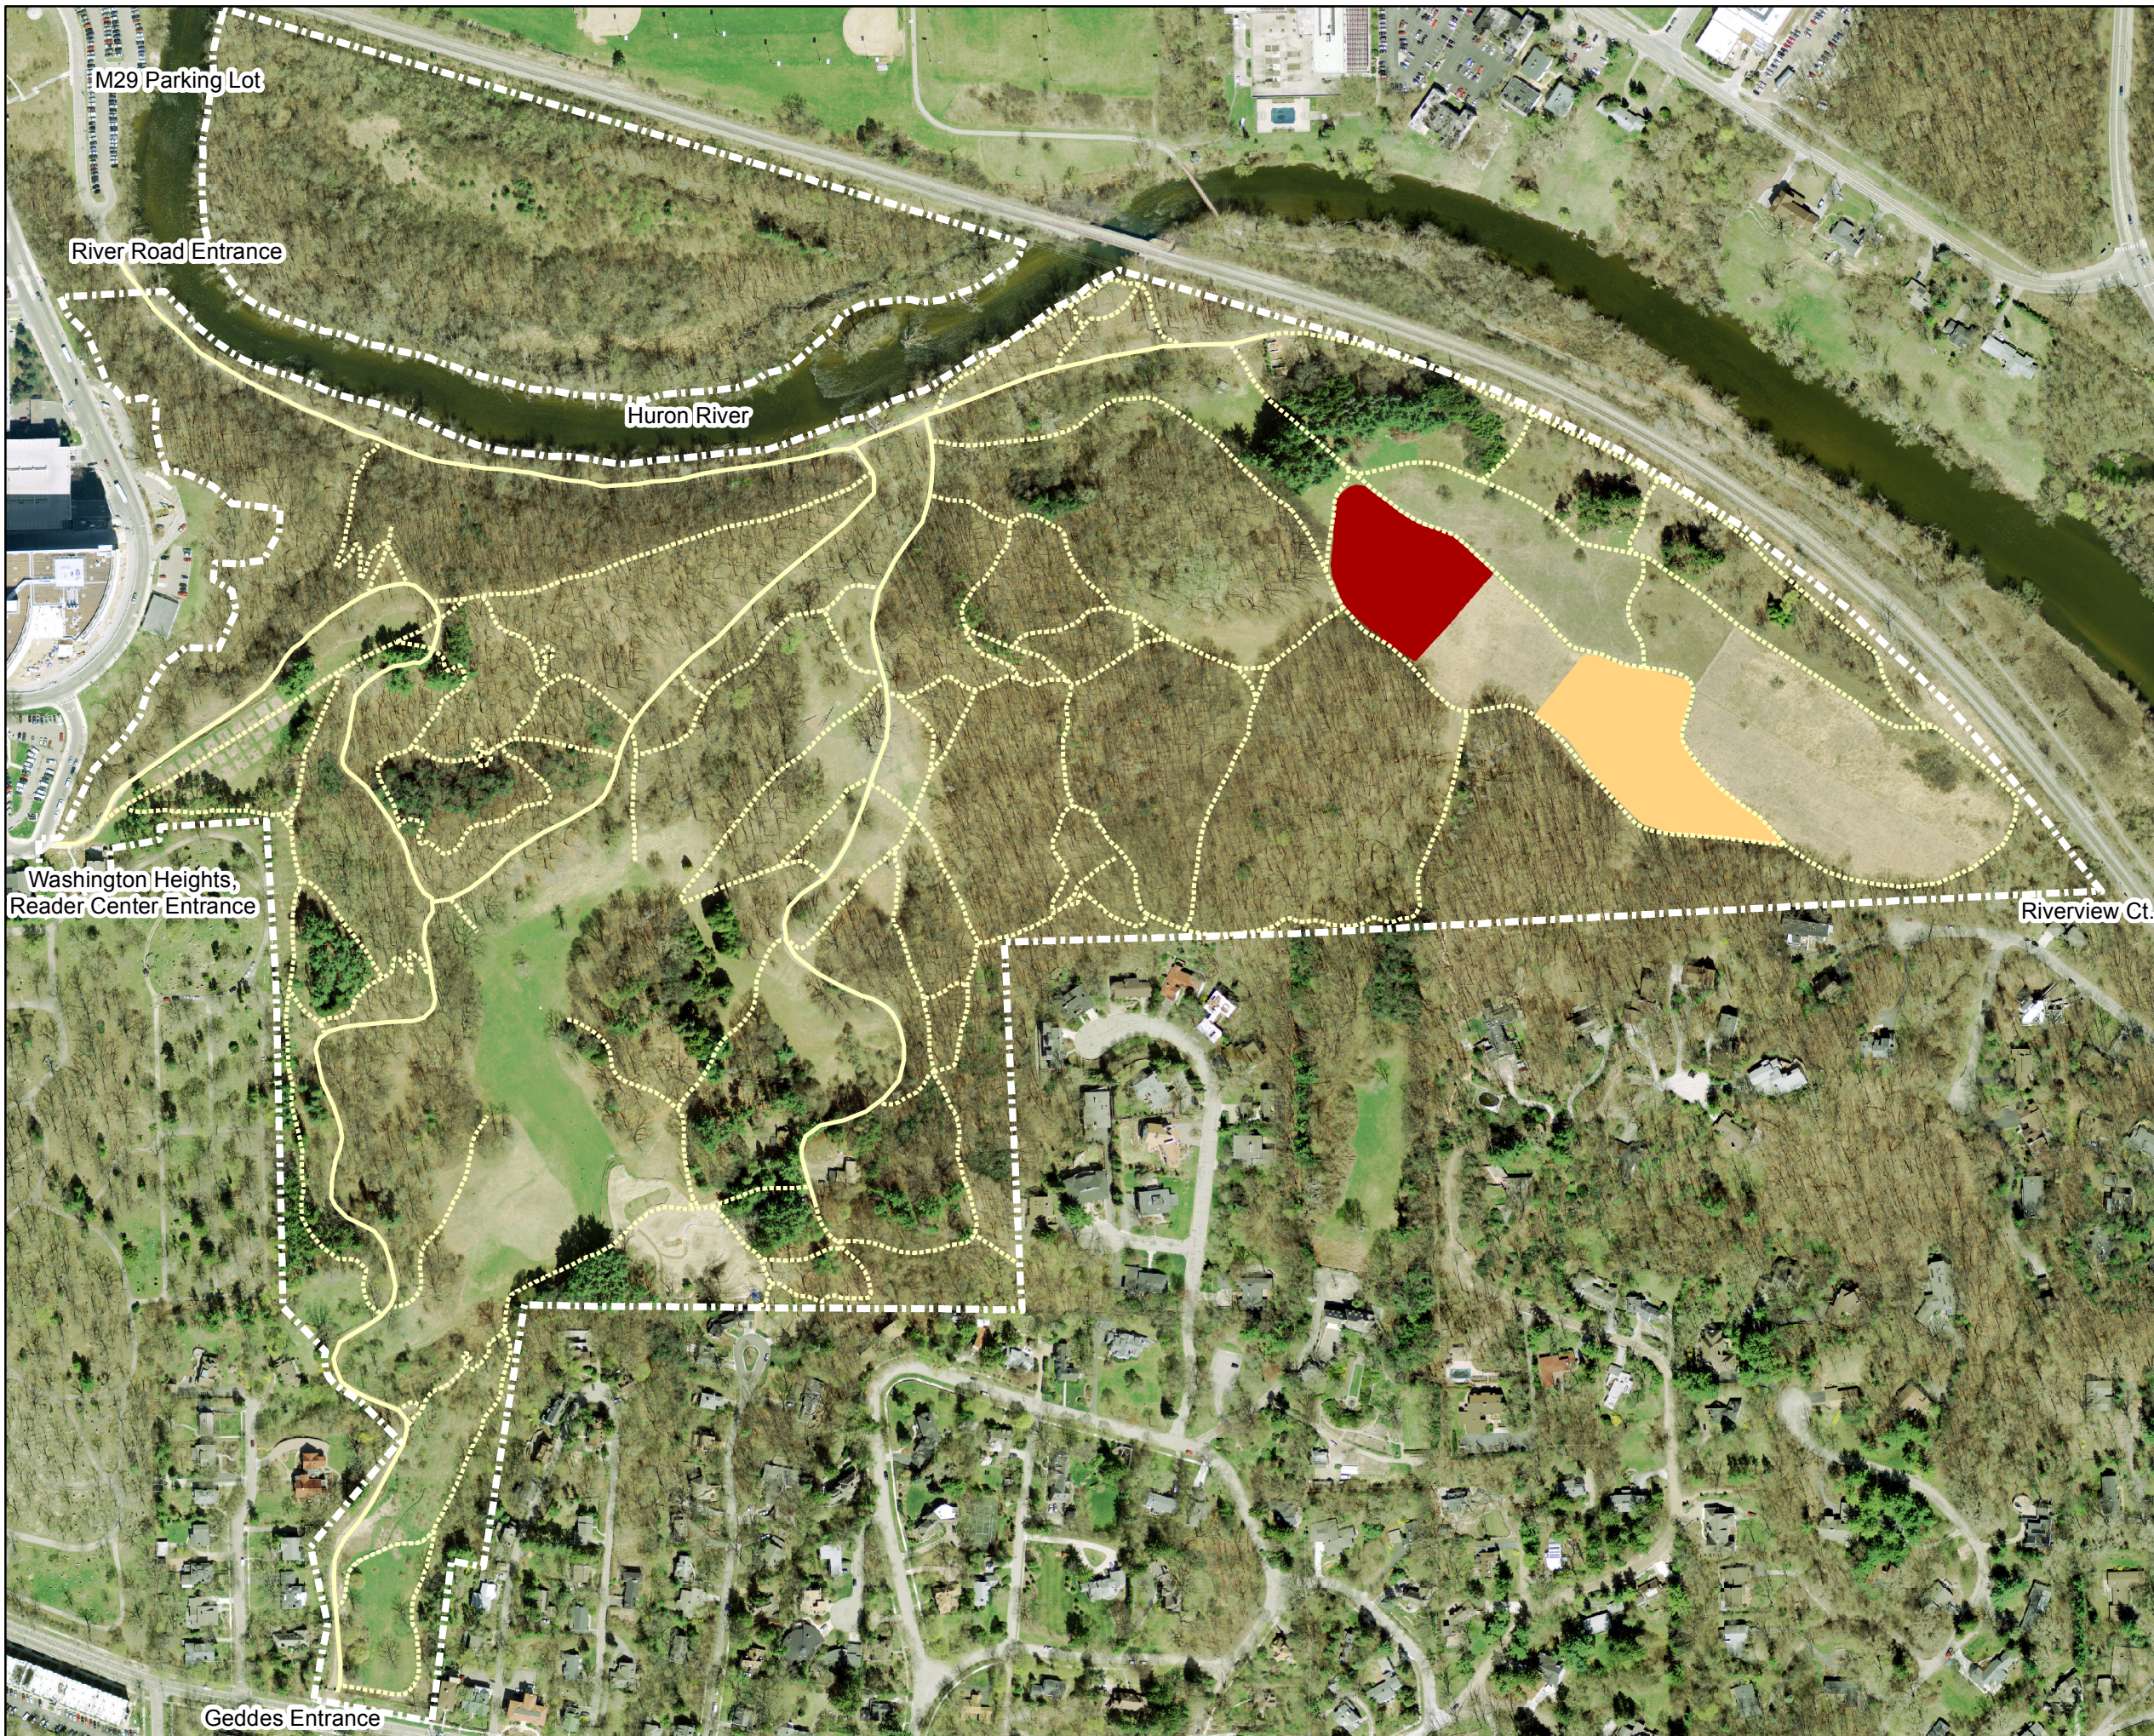

Kevin Li, Jeff Plakke, June 2015
Original map by Mary Hejna, 2011
NAD 1983 Michigan State Plane South

Nichols Arboretum

Prescribed Burns
Conducted in 2011

- Spring
- Summer
- Fall

Kevin Li, Jeff Plakke, June 2015
Original map by Mary Hejna, 2011
NAD 1983 Michigan State Plane South