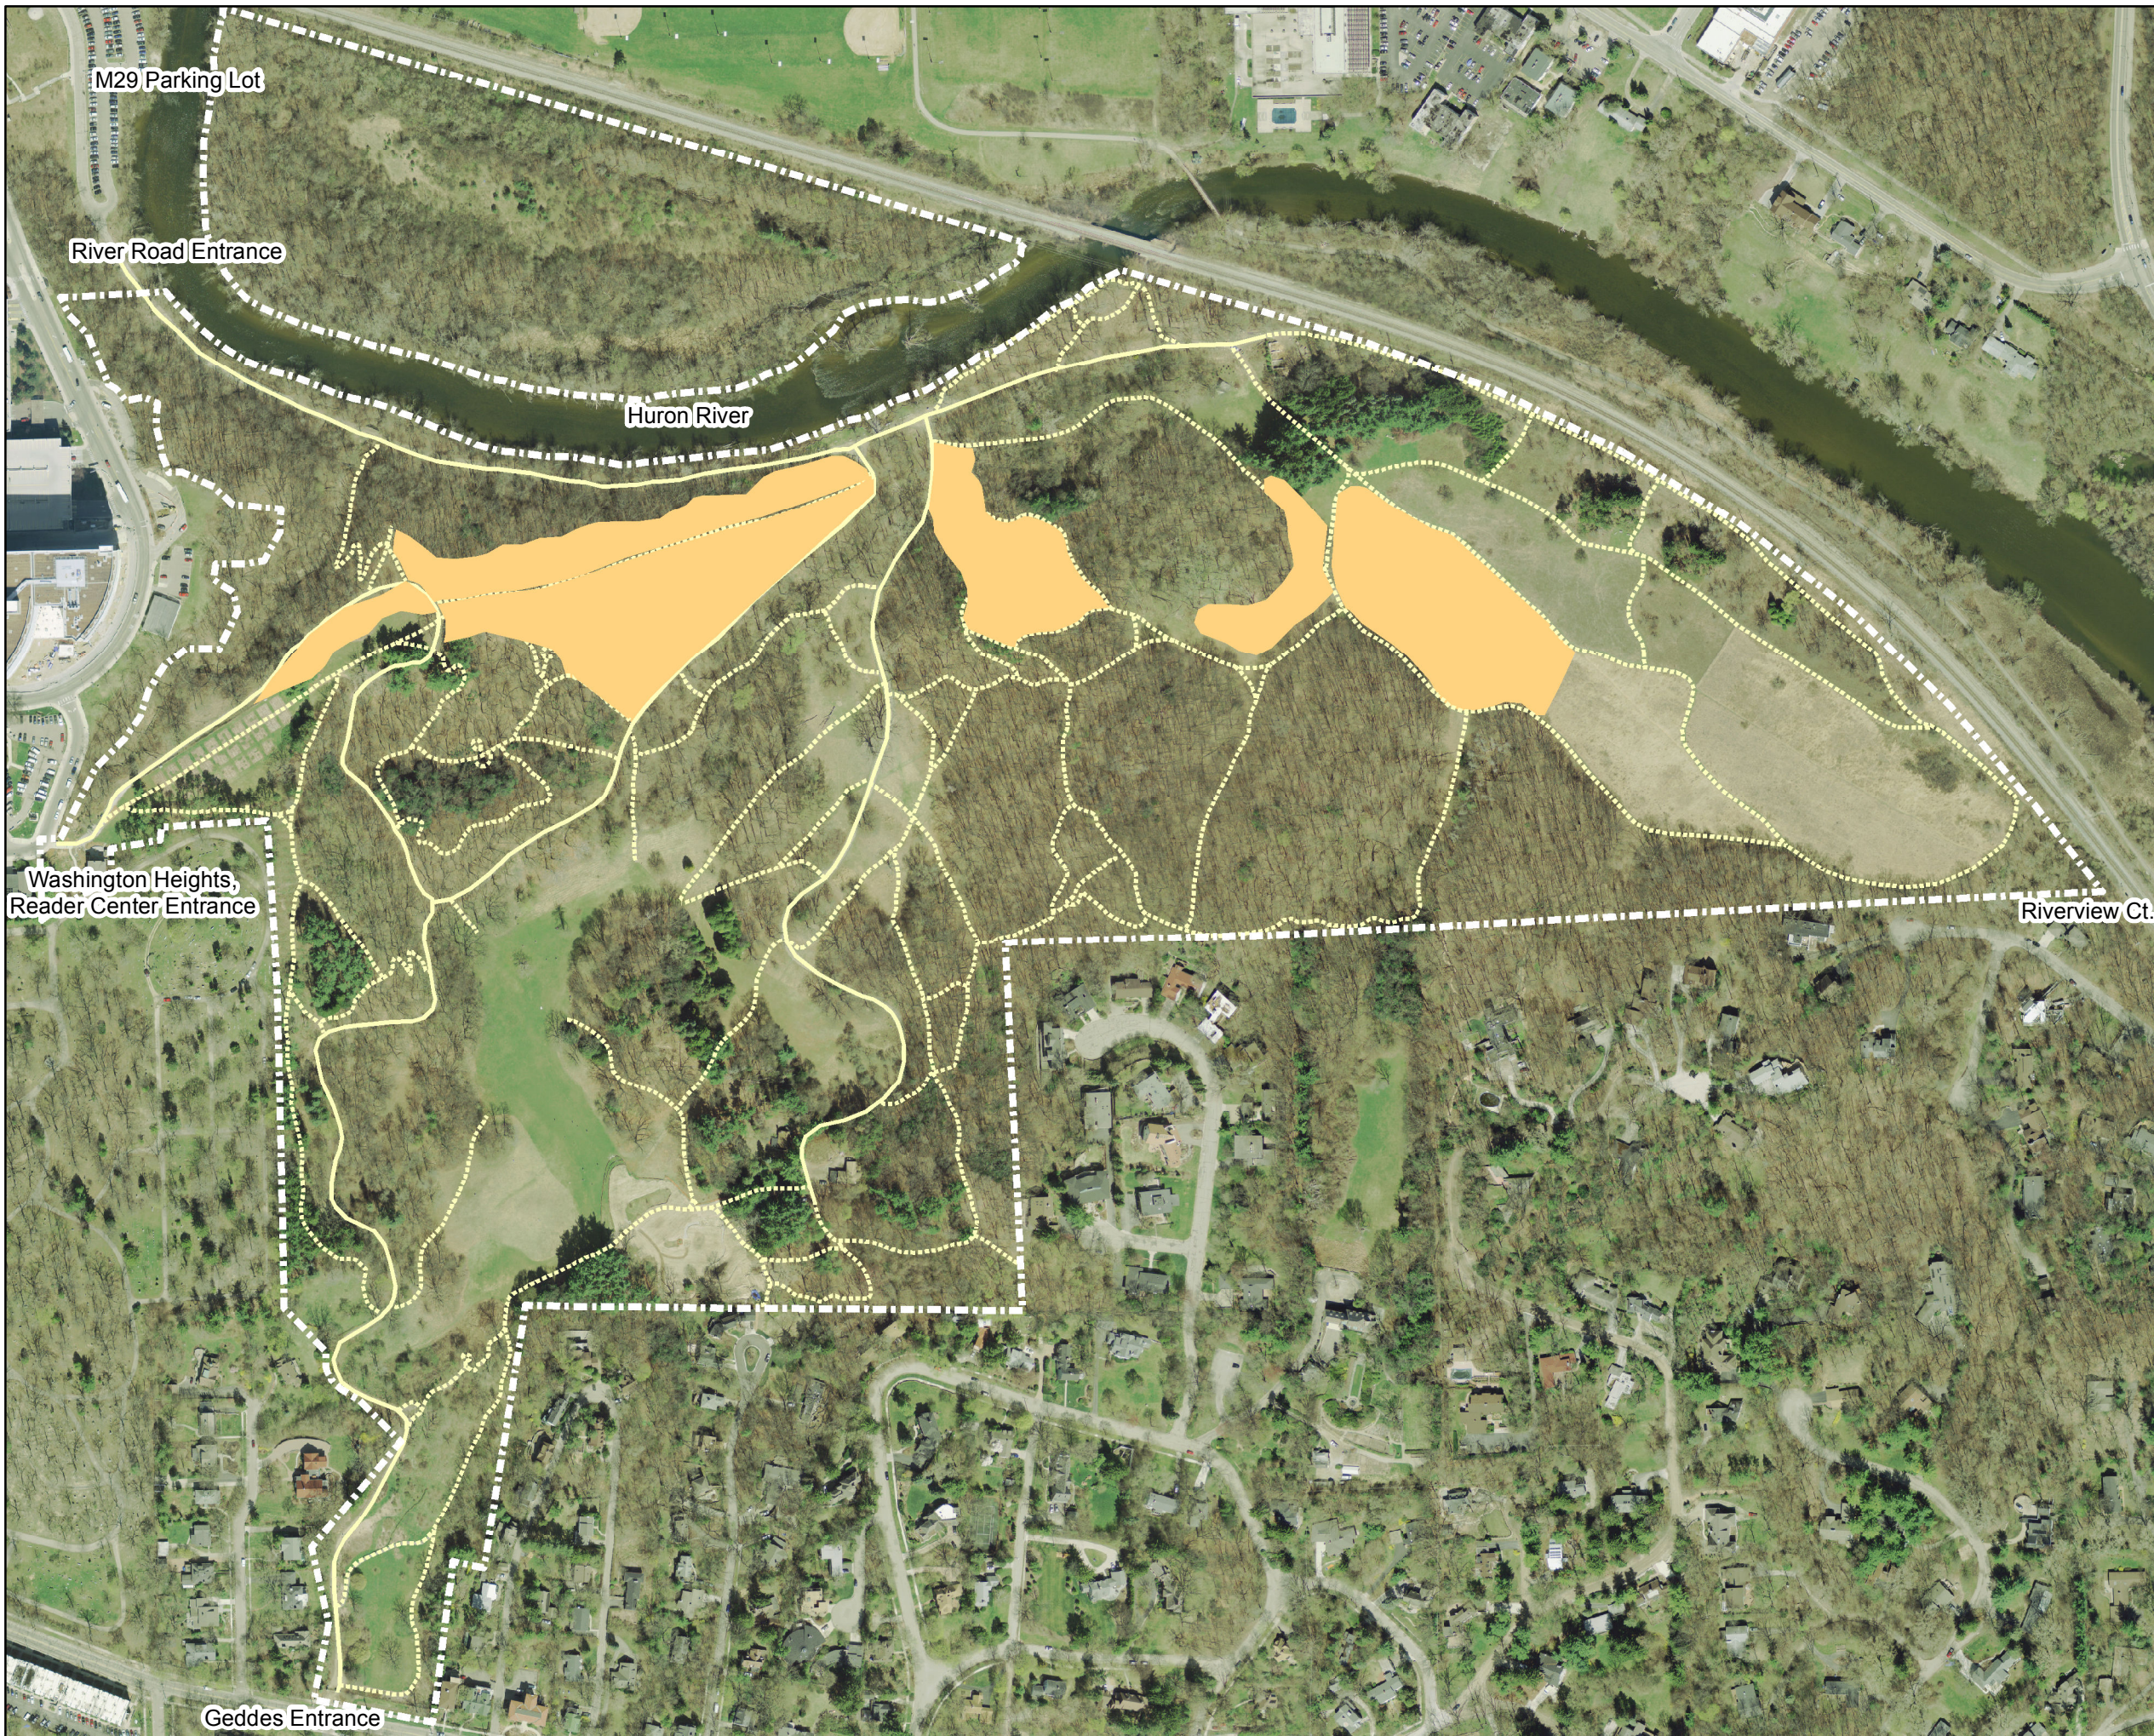

Nichols Arboretum

Prescribed Burns
Conducted in 2018

- Spring
- Summer
- Fall

Maricela Avalos, Steven Parrish
September 2018
Original map by Mary Hejna, 2011
NAD 1983 Michigan State Plane South