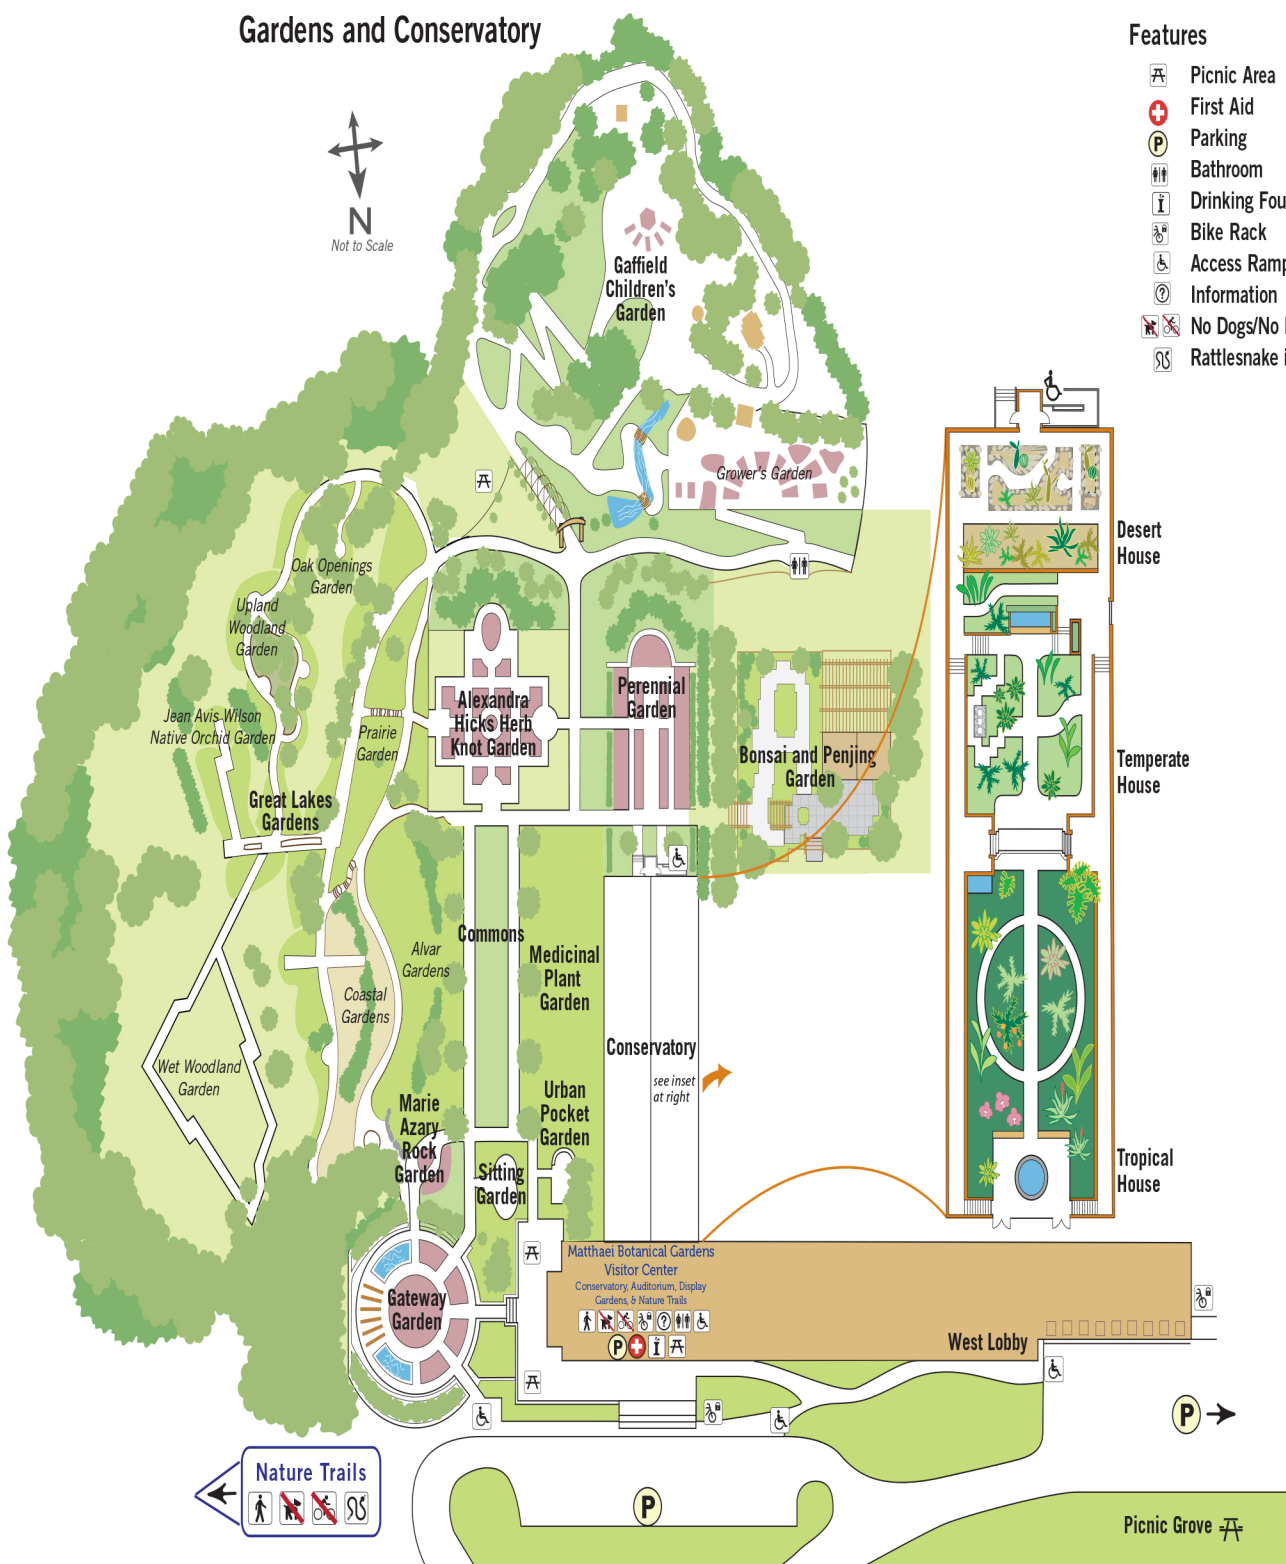

Gardens and Conservatory

Features

-  Picnic Area
-  First Aid
-  Parking
-  Bathroom
-  Drinking Fountain
-  Bike Rack
-  Access Ramp
-  Information
-  No Dogs/No Bikes
-  Rattlesnake in area

Nature Trails

Picnic Grove 